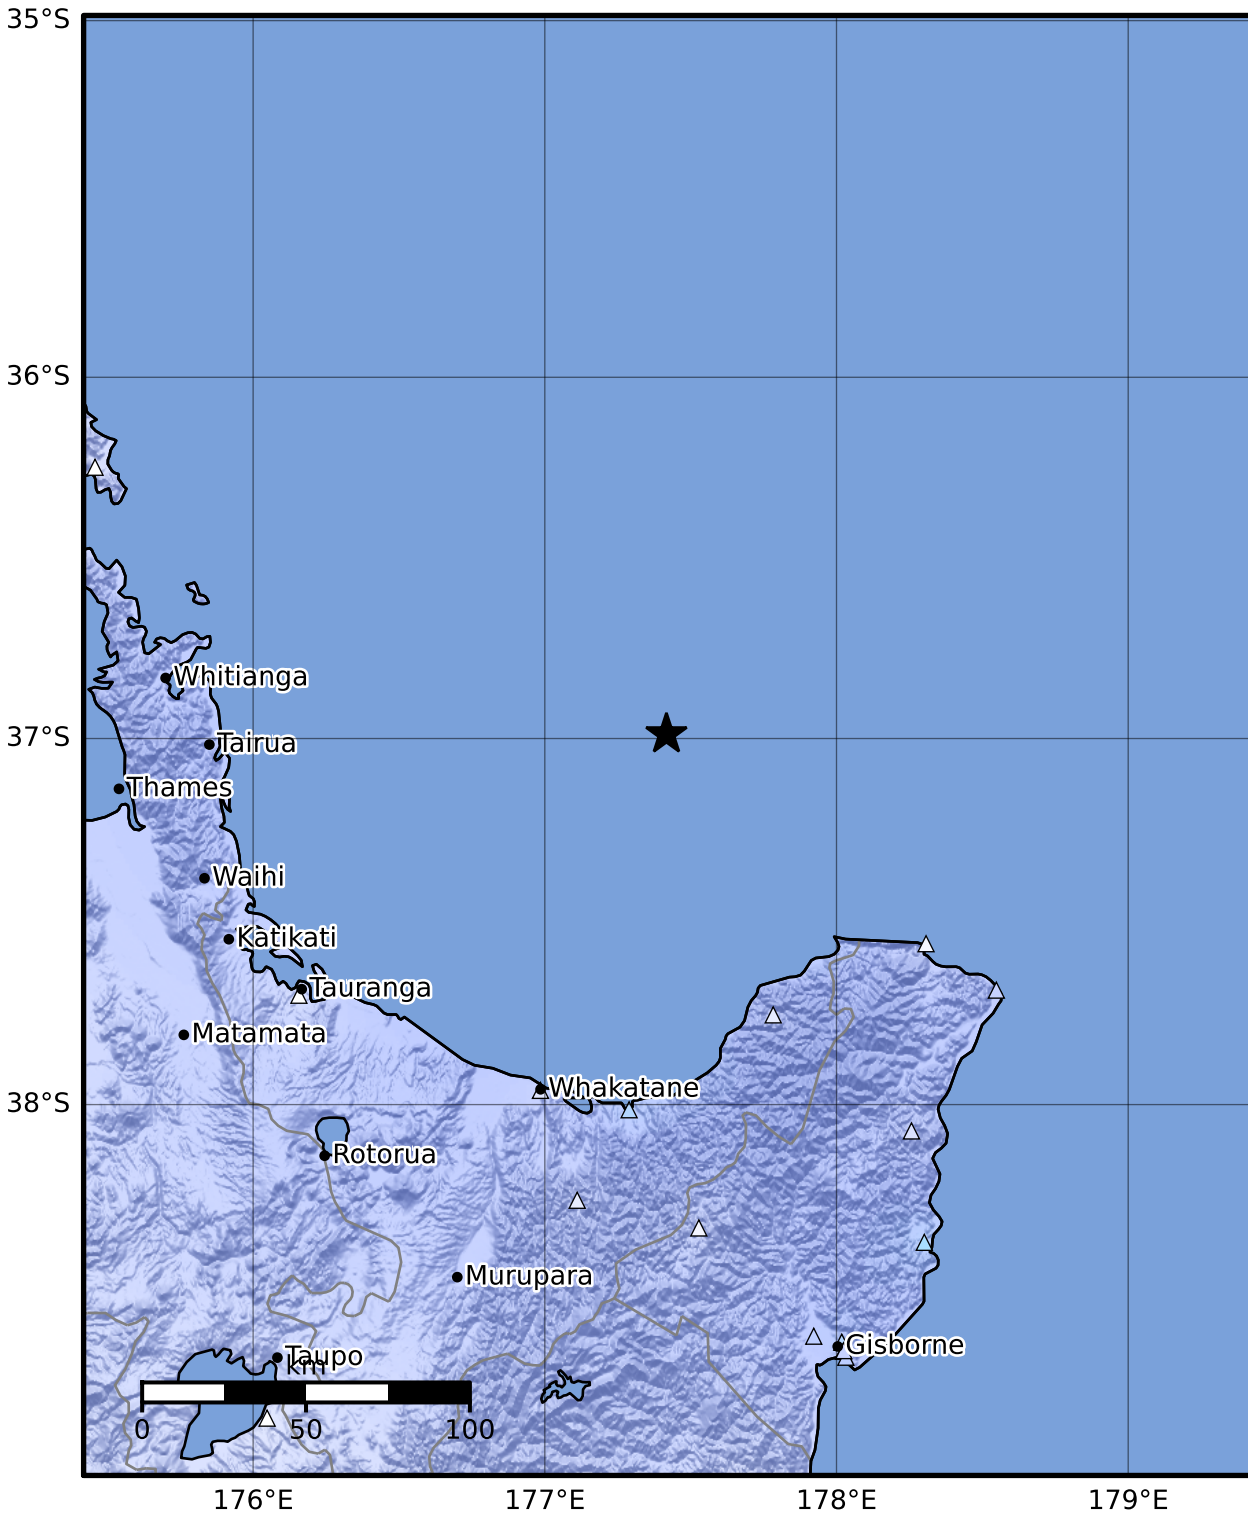

Macroseismic Intensity Map GNS Science

ShakeMap: Raukumara Plain

Aug 19, 2023 18:16:35 UTC M4.5 S36.99 E177.42 Depth: 184.2km ID:2023p623680

SHAKING	Not felt	Weak	Light	Moderate	Strong	Very strong	Severe	Violent	Extreme
DAMAGE	None	None	None	Very light	Light	Moderate	Moderate/heavy	Heavy	Very heavy
PGA(%g)	<0.0464	0.29	1.63	5.16	12.5	22.4	40.2	72.2	>129
PGV(cm/s)	<0.0215	0.125	1.04	4.31	14.5	26.4	48.3	88.4	>162
INTENSITY	I	II-III	IV	V	VI	VII	VIII	IX	X+

Scale based on Moratalla et al.(2021) and Worden et al.(2012) Version 10: Processed 2023-08-19T19:19:56Z

△ Seismic Instrument ○ Reported Intensity ★ Epicenter