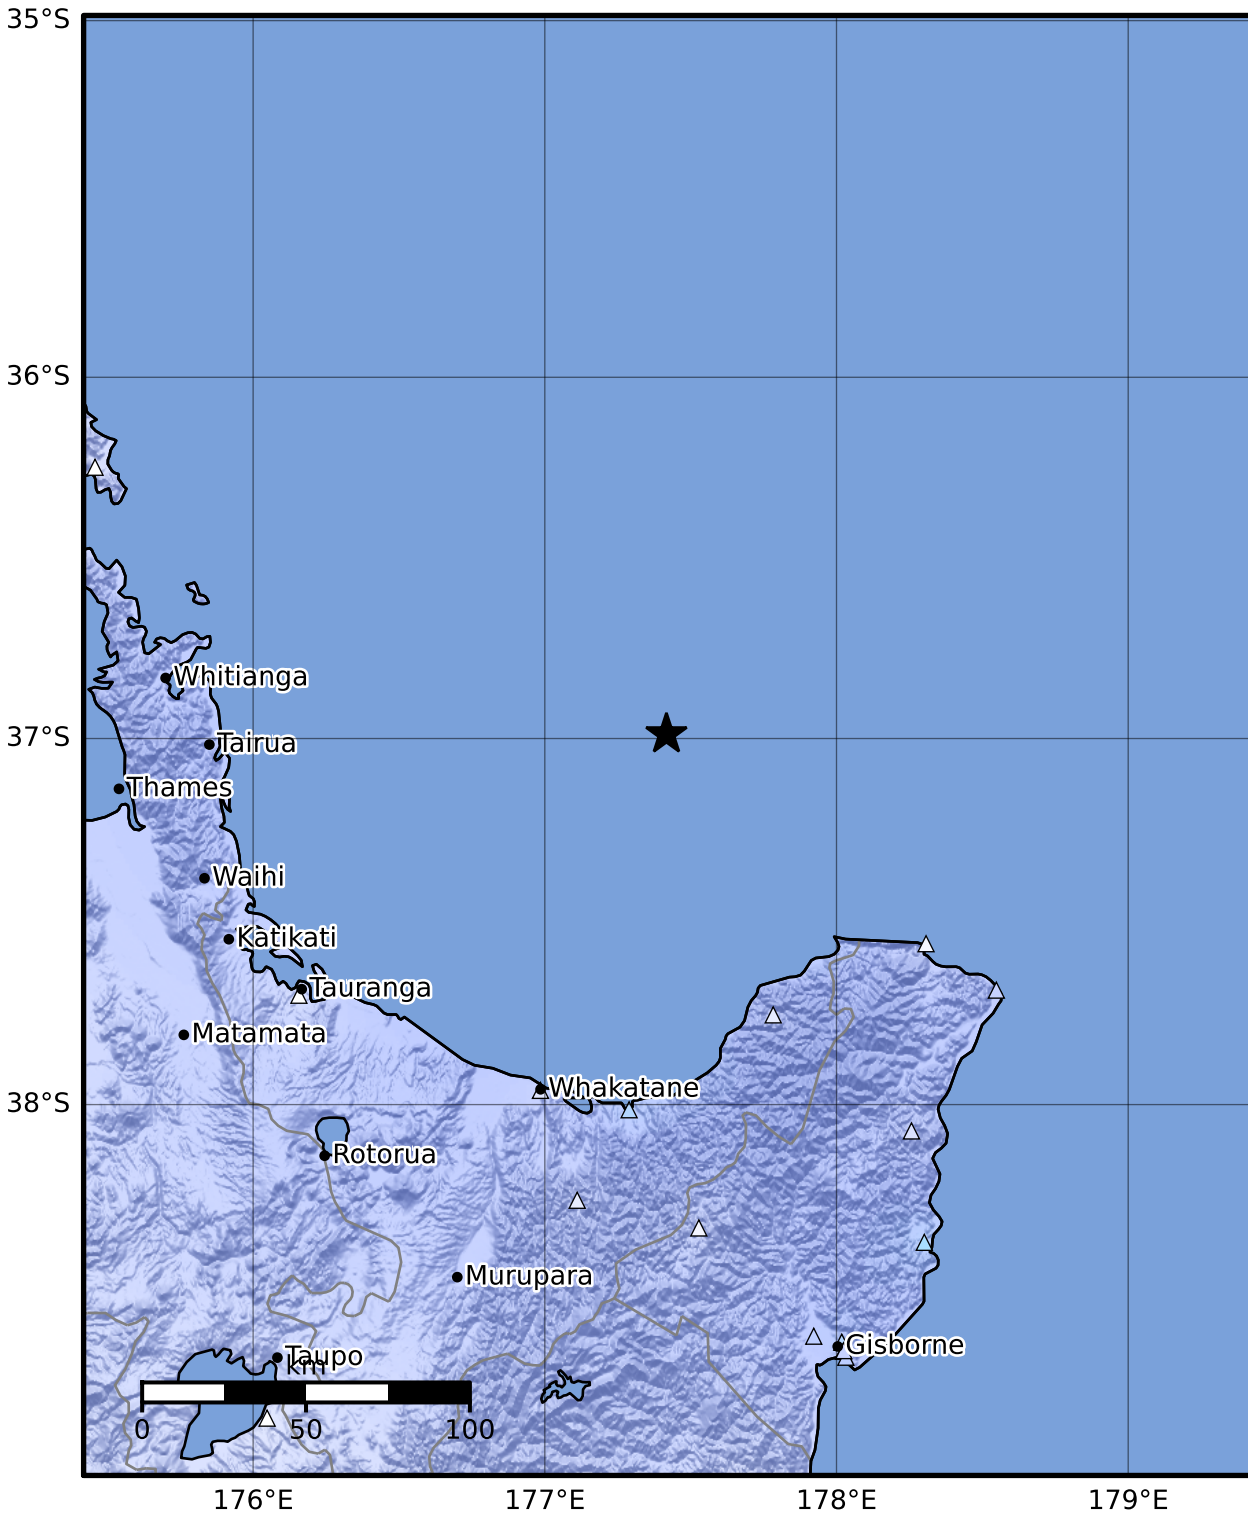

Macroseismic Intensity Map GNS Science

ShakeMap: Raukumara Plain

Aug 19, 2023 18:16:35 UTC M4.5 S36.99 E177.42 Depth: 184.2km ID:2023p623680

SHAKING	Not felt	Weak	Light	Moderate	Strong	Very strong	Severe	Violent	Extreme
DAMAGE	None	None	None	Very light	Light	Moderate	Moderate/heavy	Heavy	Very heavy
PGA(%g)	<0.0464	0.29	1.63	5.16	12.5	22.4	40.2	72.2	>129
PGV(cm/s)	<0.0215	0.125	1.04	4.31	14.5	26.4	48.3	88.4	>162
INTENSITY	I	II-III	IV	V	VI	VII	VIII	IX	X+

Scale based on Moratalla et al.(2021) and Worden et al.(2012) Version 10: Processed 2023-08-20T00:17:32Z

△ Seismic Instrument ○ Reported Intensity ★ Epicenter