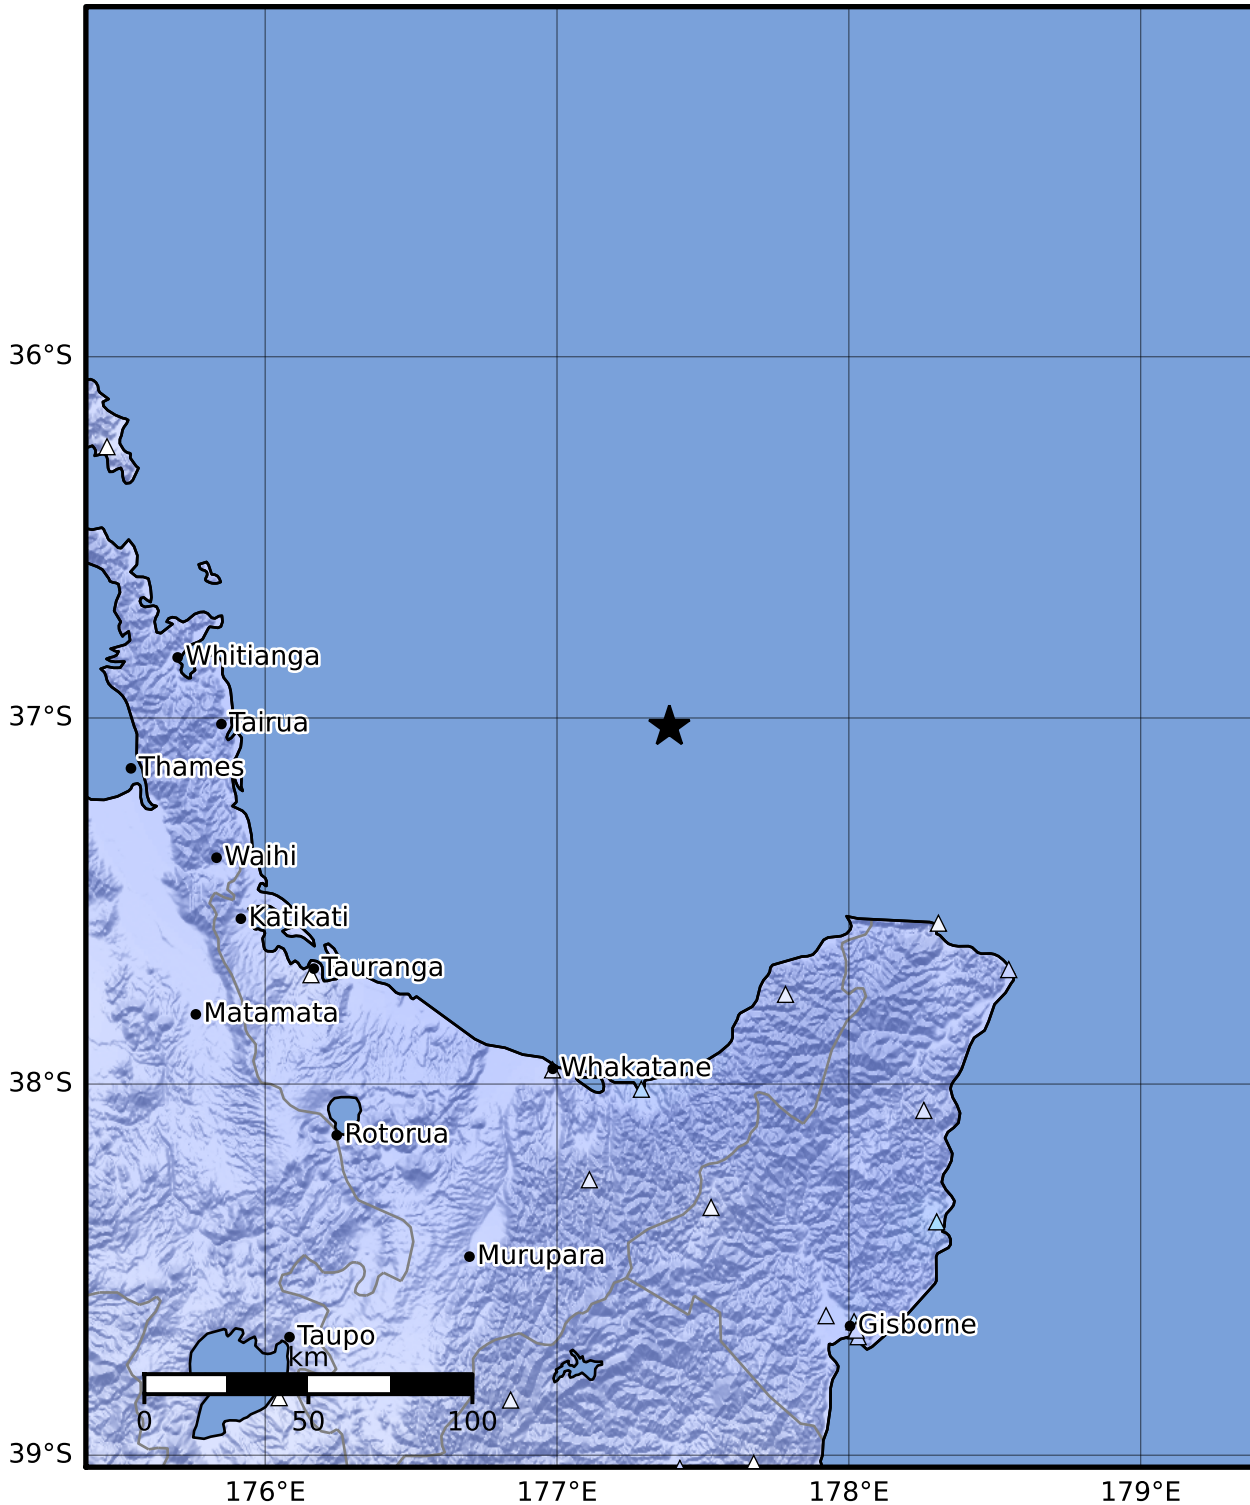

Macroseismic Intensity Map GNS Science

ShakeMap: Raukumara Plain

Aug 19, 2023 18:16:35 UTC M4.5 S37.02 E177.38 Depth: 190.4km ID:2023p623680

SHAKING	Not felt	Weak	Light	Moderate	Strong	Very strong	Severe	Violent	Extreme
DAMAGE	None	None	None	Very light	Light	Moderate	Moderate/heavy	Heavy	Very heavy
PGA(%g)	<0.0464	0.29	1.63	5.16	12.5	22.4	40.2	72.2	>129
PGV(cm/s)	<0.0215	0.125	1.04	4.31	14.5	26.4	48.3	88.4	>162
INTENSITY	I	II-III	IV	V	VI	VII	VIII	IX	X+

Scale based on Moratalla et al.(2021) and Worden et al.(2012) Version 16: Processed 2023-09-05T22:07:03Z

△ Seismic Instrument ○ Reported Intensity ★ Epicenter