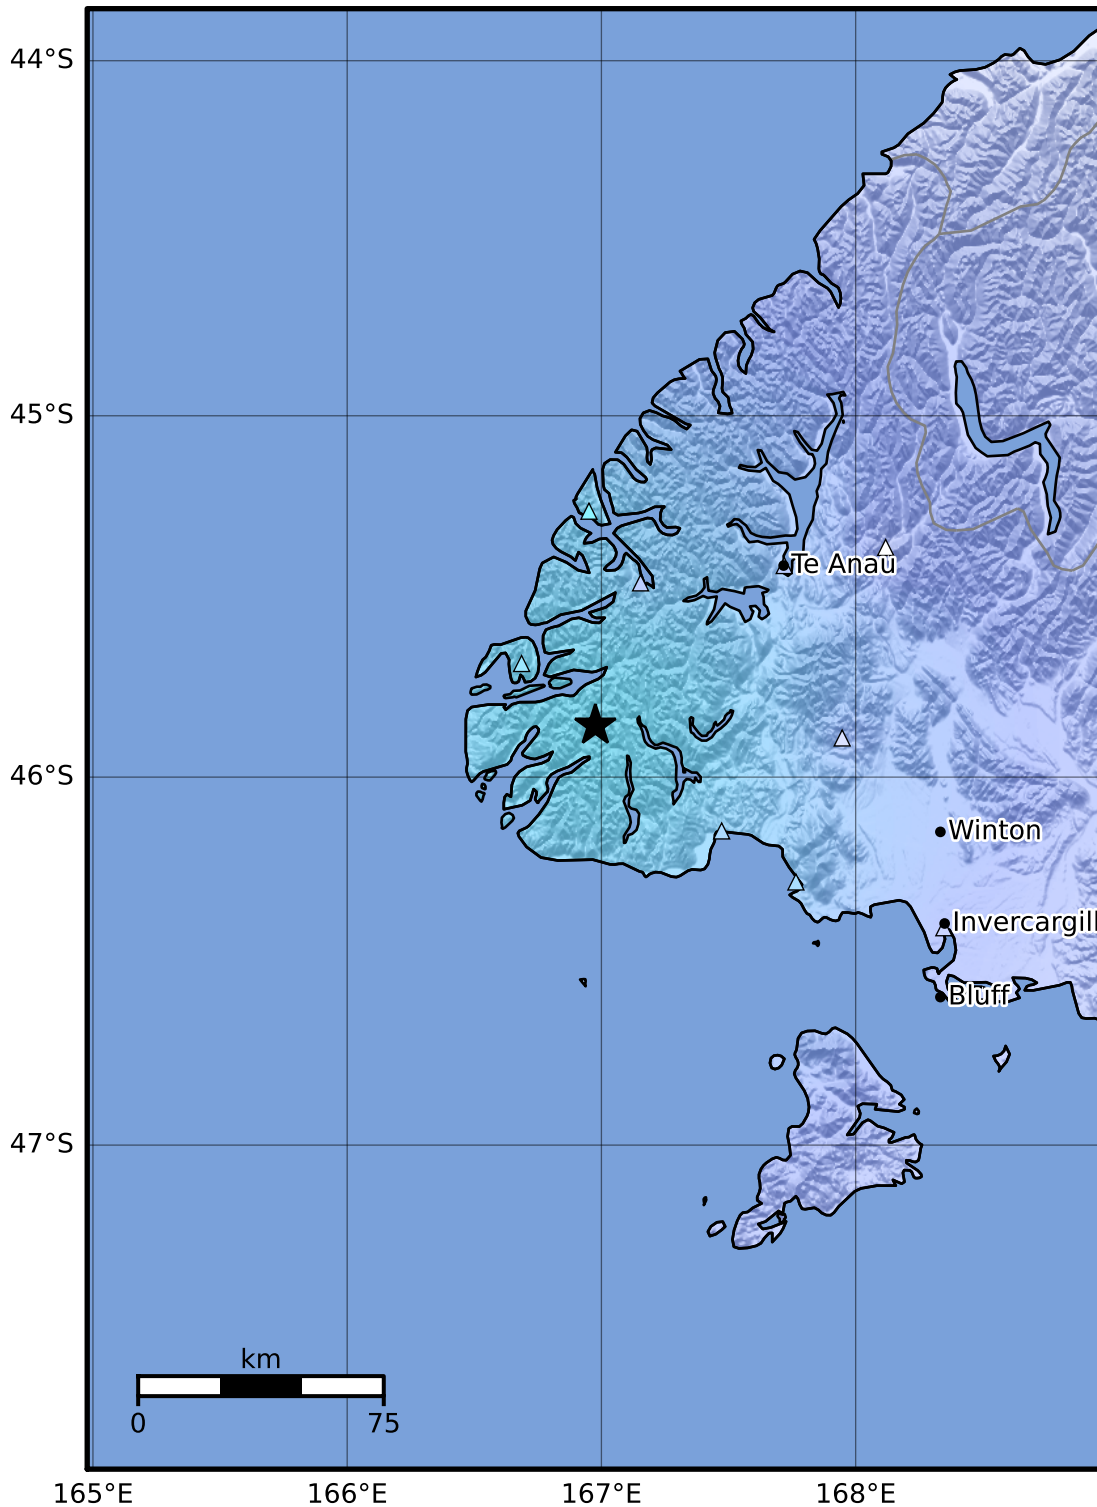

Macroseismic Intensity Map GNS Science

ShakeMap: Fiordland

Aug 20, 2023 17:29:58 UTC M4.3 S45.86 E166.98 Depth: 47.4km ID:2023p626294

SHAKING	Not felt	Weak	Light	Moderate	Strong	Very strong	Severe	Violent	Extreme
DAMAGE	None	None	None	Very light	Light	Moderate	Moderate/heavy	Heavy	Very heavy
PGA(%g)	<0.0464	0.29	1.63	5.16	12.5	22.4	40.2	72.2	>129
PGV(cm/s)	<0.0215	0.125	1.04	4.31	14.5	26.4	48.3	88.4	>162
INTENSITY	I	II-III	IV	V	VI	VII	VIII	IX	X+

Scale based on Moratalla et al.(2021) and Worden et al.(2012) Version 5: Processed 2023-08-20T17:57:03Z

△ Seismic Instrument ○ Reported Intensity

★ Epicenter