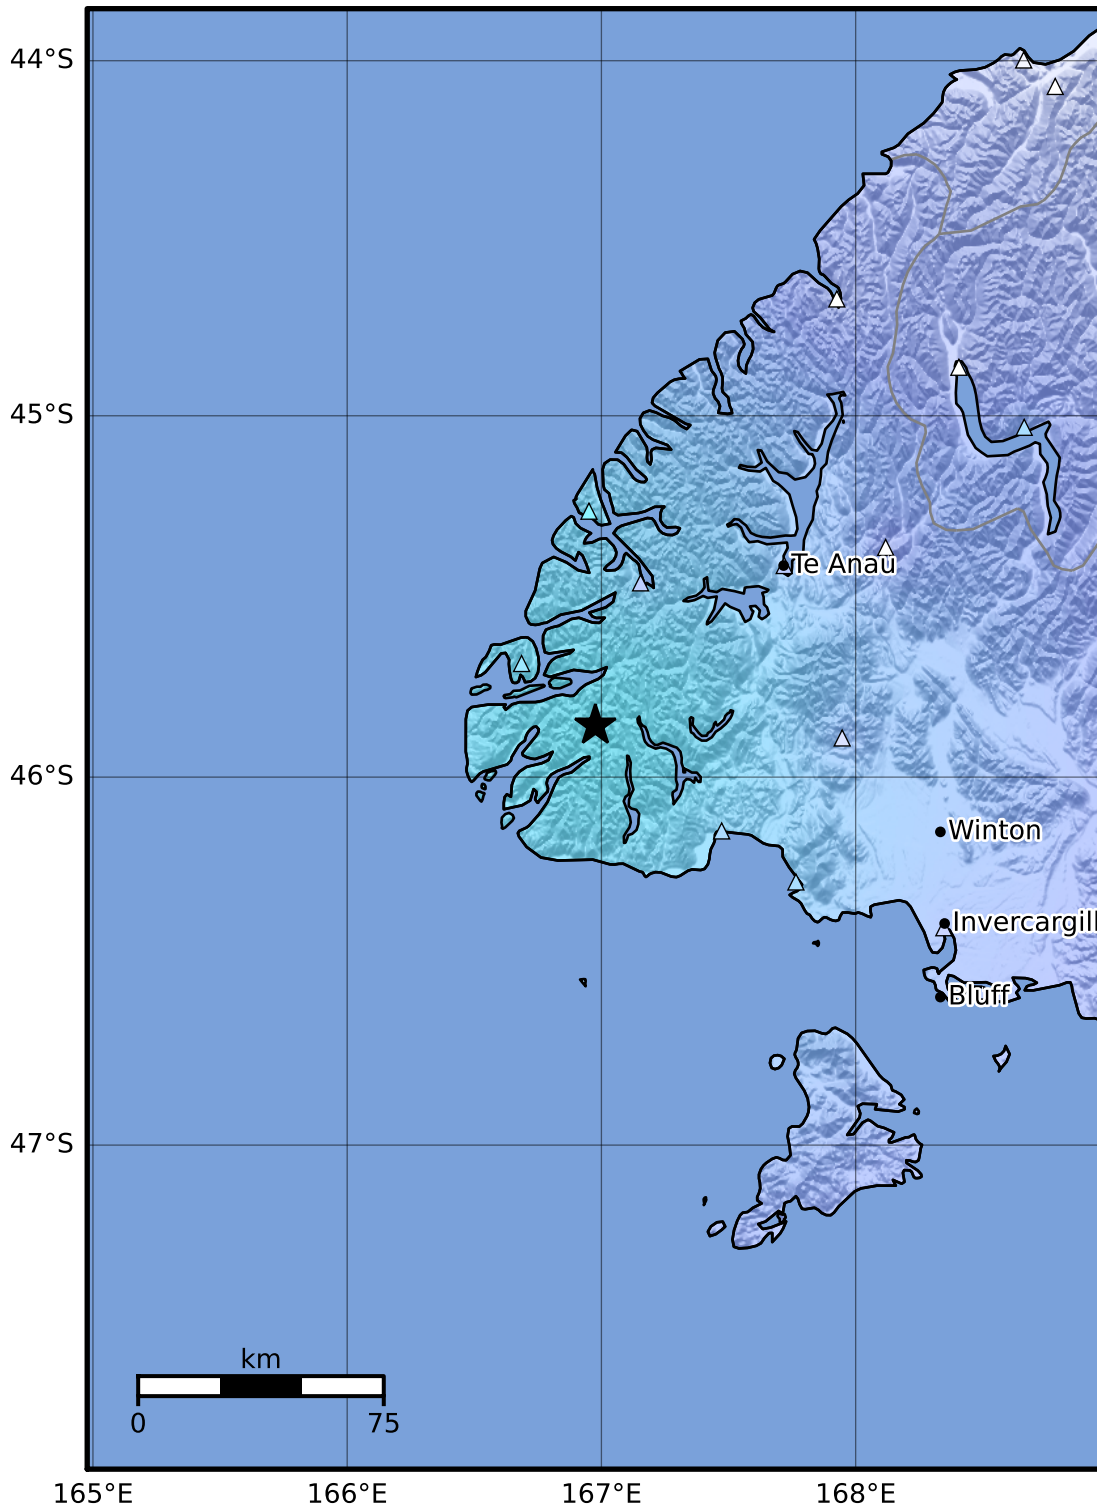

Macroseismic Intensity Map GNS Science

ShakeMap: Fiordland

Aug 20, 2023 17:29:58 UTC M4.3 S45.86 E166.98 Depth: 47.4km ID:2023p626294

SHAKING	Not felt	Weak	Light	Moderate	Strong	Very strong	Severe	Violent	Extreme
DAMAGE	None	None	None	Very light	Light	Moderate	Moderate/heavy	Heavy	Very heavy
PGA(%g)	<0.0464	0.29	1.63	5.16	12.5	22.4	40.2	72.2	>129
PGV(cm/s)	<0.0215	0.125	1.04	4.31	14.5	26.4	48.3	88.4	>162
INTENSITY	I	II-III	IV	V	VI	VII	VIII	IX	X+

Scale based on Moratalla et al.(2021) and Worden et al.(2012) Version 8: Processed 2023-08-20T18:16:21Z

△ Seismic Instrument ○ Reported Intensity

★ Epicenter