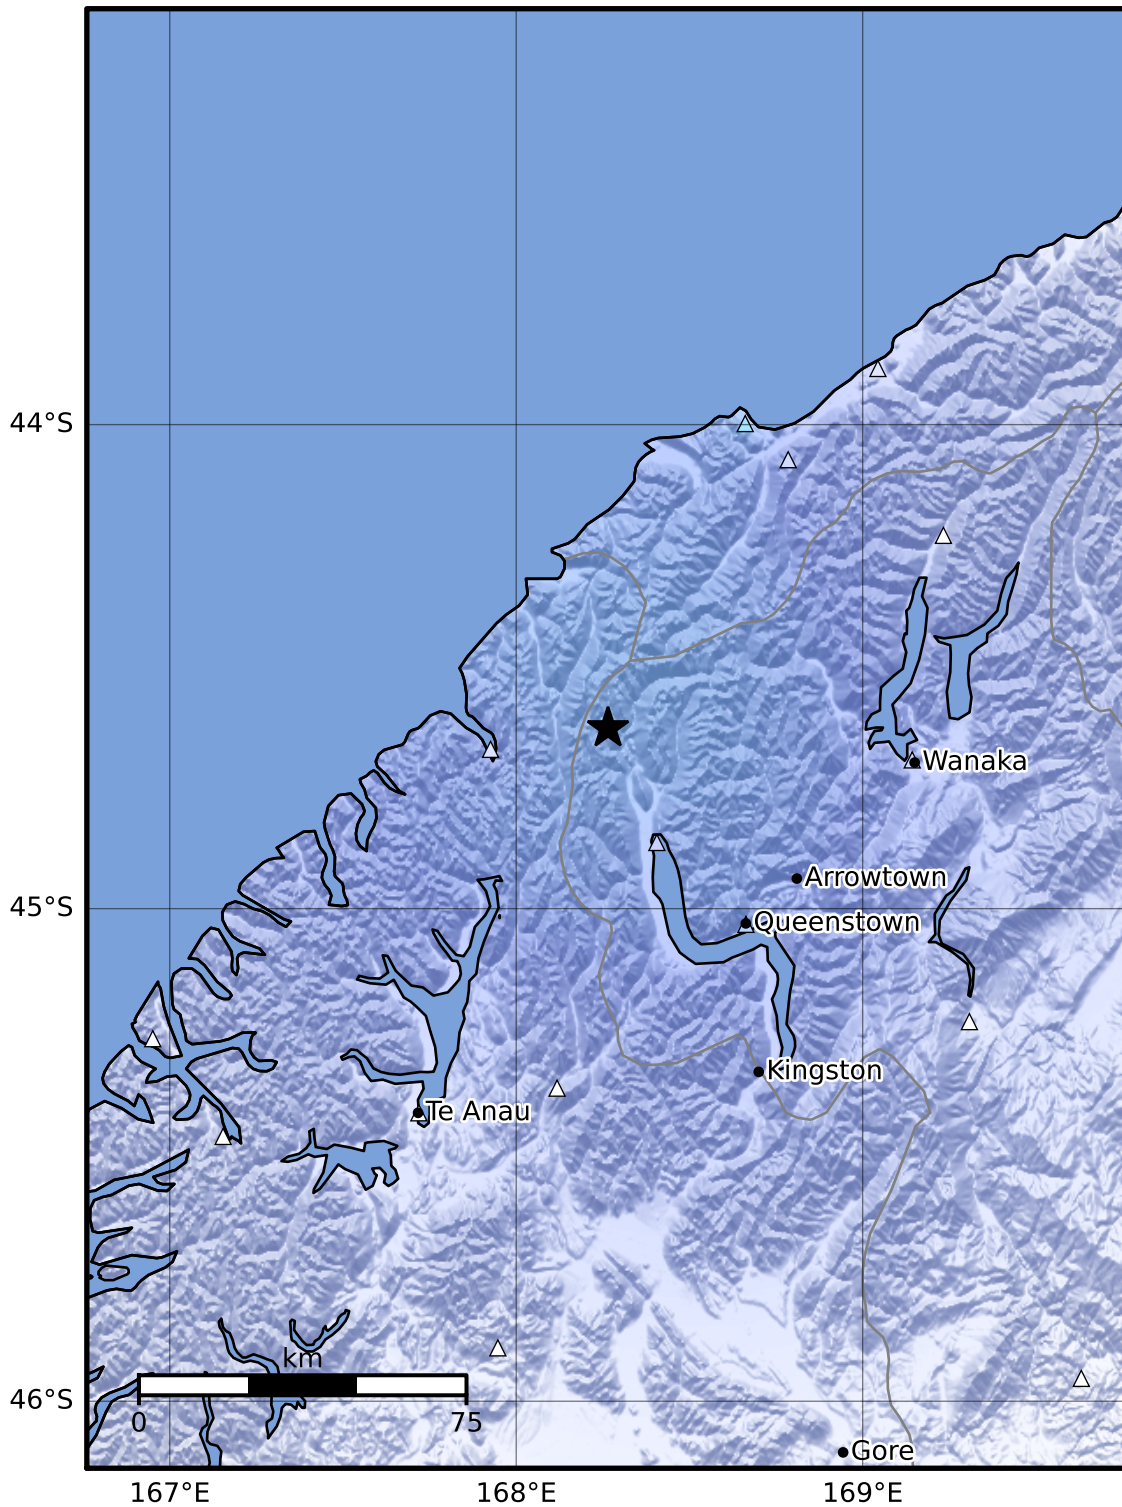

Macroseismic Intensity Map GNS Science

ShakeMap: Fiordland

Aug 22, 2023 02:28:03 UTC M3.5 S44.63 E168.26 Depth: 70.4km ID:2023p630007

SHAKING	Not felt	Weak	Light	Moderate	Strong	Very strong	Severe	Violent	Extreme
DAMAGE	None	None	None	Very light	Light	Moderate	Moderate/heavy	Heavy	Very heavy
PGA(%g)	<0.0464	0.29	1.63	5.16	12.5	22.4	40.2	72.2	>129
PGV(cm/s)	<0.0215	0.125	1.04	4.31	14.5	26.4	48.3	88.4	>162
INTENSITY	I	II-III	IV	V	VI	VII	VIII	IX	X+

Scale based on Moratalla et al.(2021) and Worden et al.(2012) Version 2: Processed 2023-08-22T02:37:27Z

△ Seismic Instrument ○ Reported Intensity

★ Epicenter