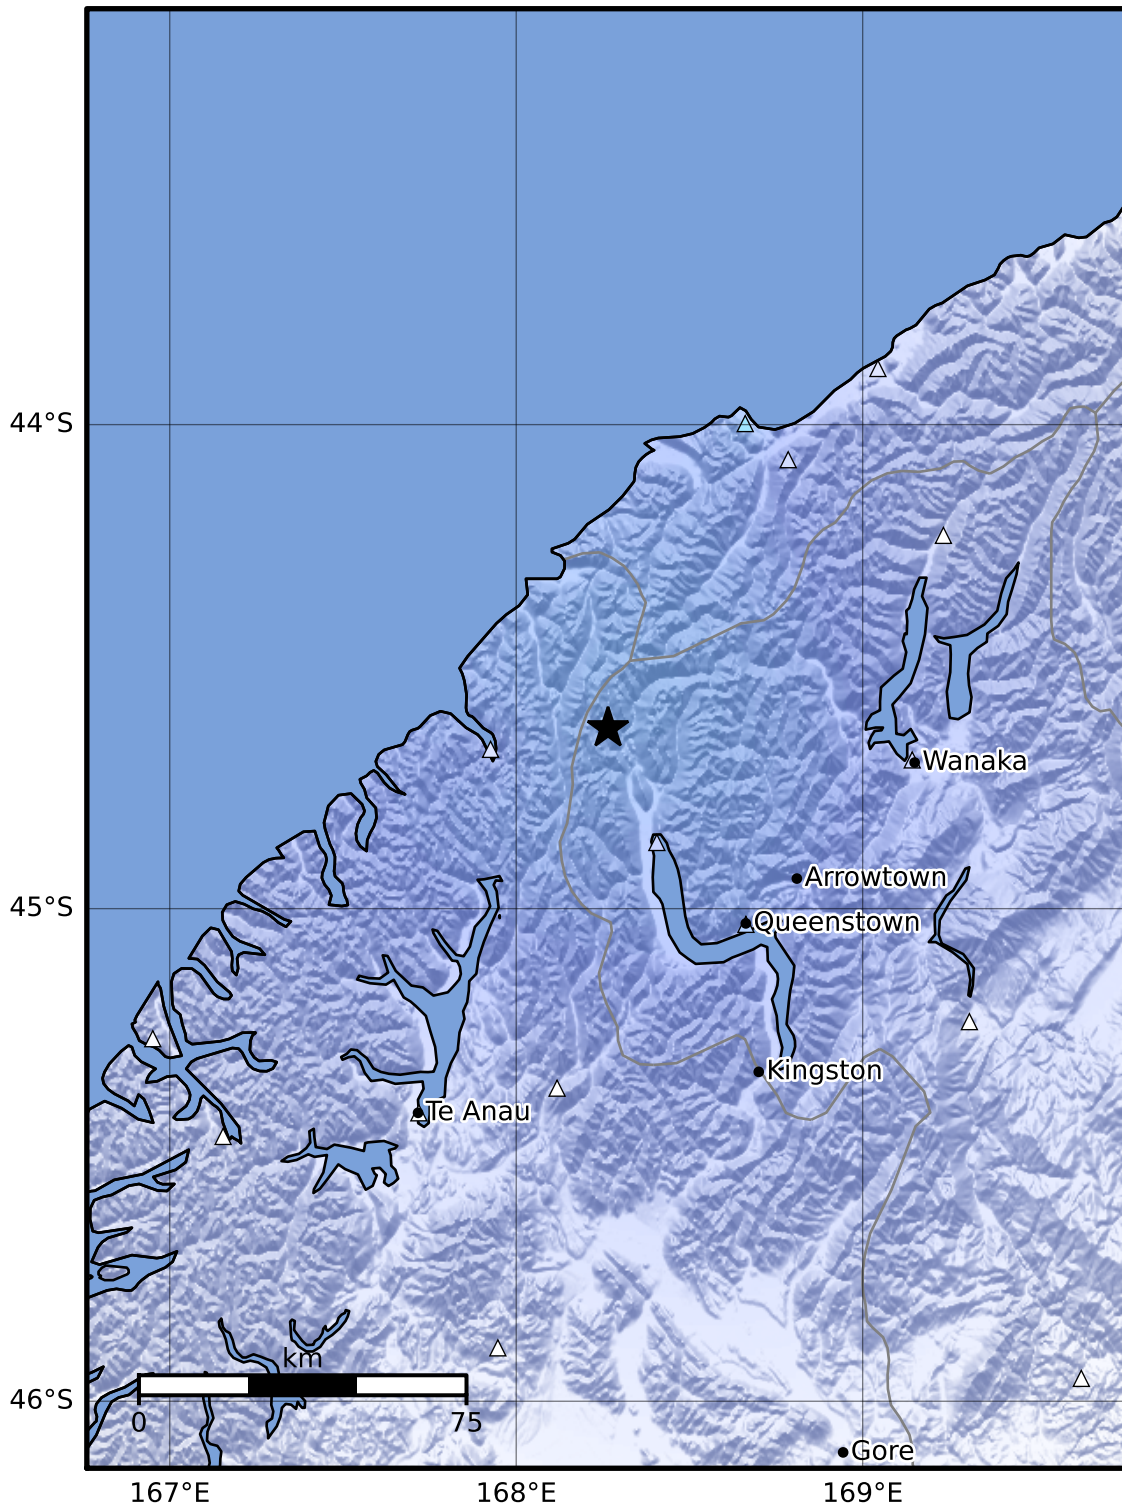

Macroseismic Intensity Map GNS Science

ShakeMap: Fiordland

Aug 22, 2023 02:28:03 UTC M3.5 S44.63 E168.26 Depth: 70.4km ID:2023p630007

SHAKING	Not felt	Weak	Light	Moderate	Strong	Very strong	Severe	Violent	Extreme
DAMAGE	None	None	None	Very light	Light	Moderate	Moderate/heavy	Heavy	Very heavy
PGA(%g)	<0.0464	0.29	1.63	5.16	12.5	22.4	40.2	72.2	>129
PGV(cm/s)	<0.0215	0.125	1.04	4.31	14.5	26.4	48.3	88.4	>162
INTENSITY	I	II-III	IV	V	VI	VII	VIII	IX	X+

Scale based on Moratalla et al.(2021) and Worden et al.(2012) Version 3: Processed 2023-08-22T02:43:56Z

△ Seismic Instrument ○ Reported Intensity

★ Epicenter