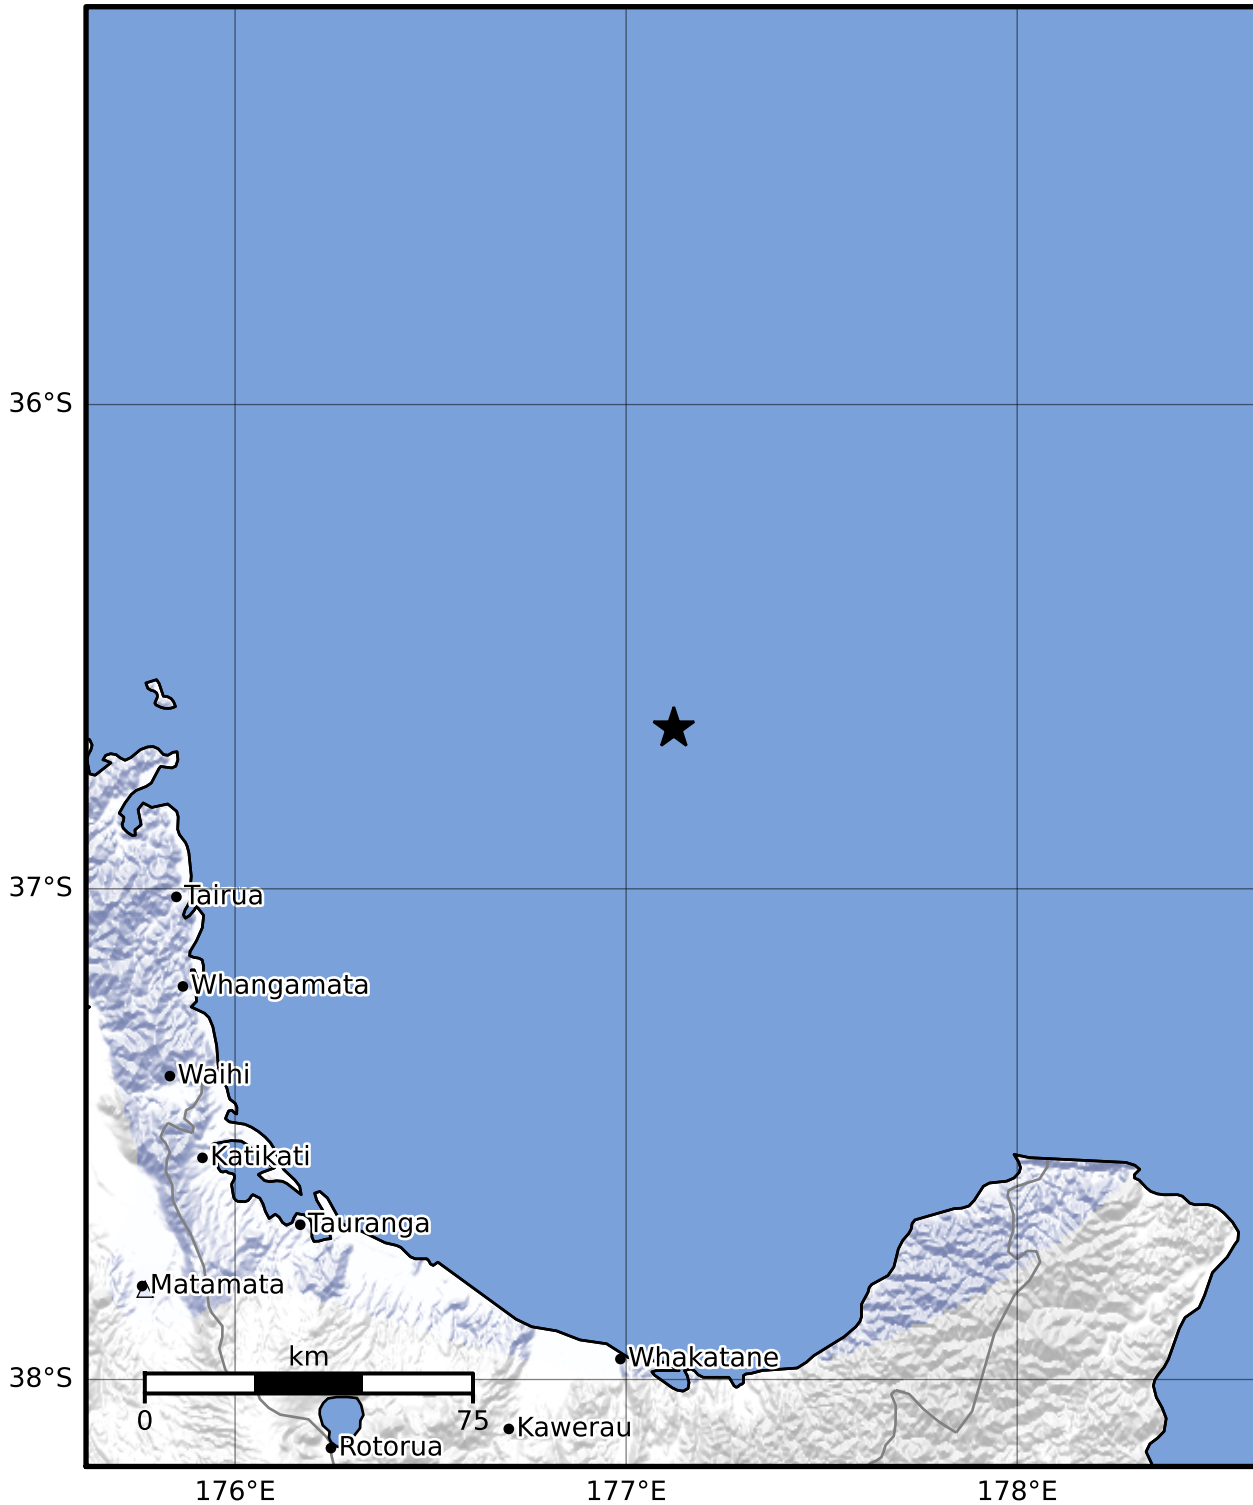

Macroseismic Intensity Map GNS Science

ShakeMap: Raukumara Plain

Aug 27, 2023 21:16:19 UTC M3.6 S36.67 E177.12 Depth: 233.9km ID:2023p645638

SHAKING	Not felt	Weak	Light	Moderate	Strong	Very strong	Severe	Violent	Extreme
DAMAGE	None	None	None	Very light	Light	Moderate	Moderate/heavy	Heavy	Very heavy
PGA(%g)	<0.0464	0.29	1.63	5.16	12.5	22.4	40.2	72.2	>129
PGV(cm/s)	<0.0215	0.125	1.04	4.31	14.5	26.4	48.3	88.4	>162
INTENSITY	I	II-III	IV	V	VI	VII	VIII	IX	X+

Scale based on Moratalla et al.(2021) and Worden et al.(2012) Version 3: Processed 2023-08-27T21:31:50Z

△ Seismic Instrument ○ Reported Intensity ★ Epicenter