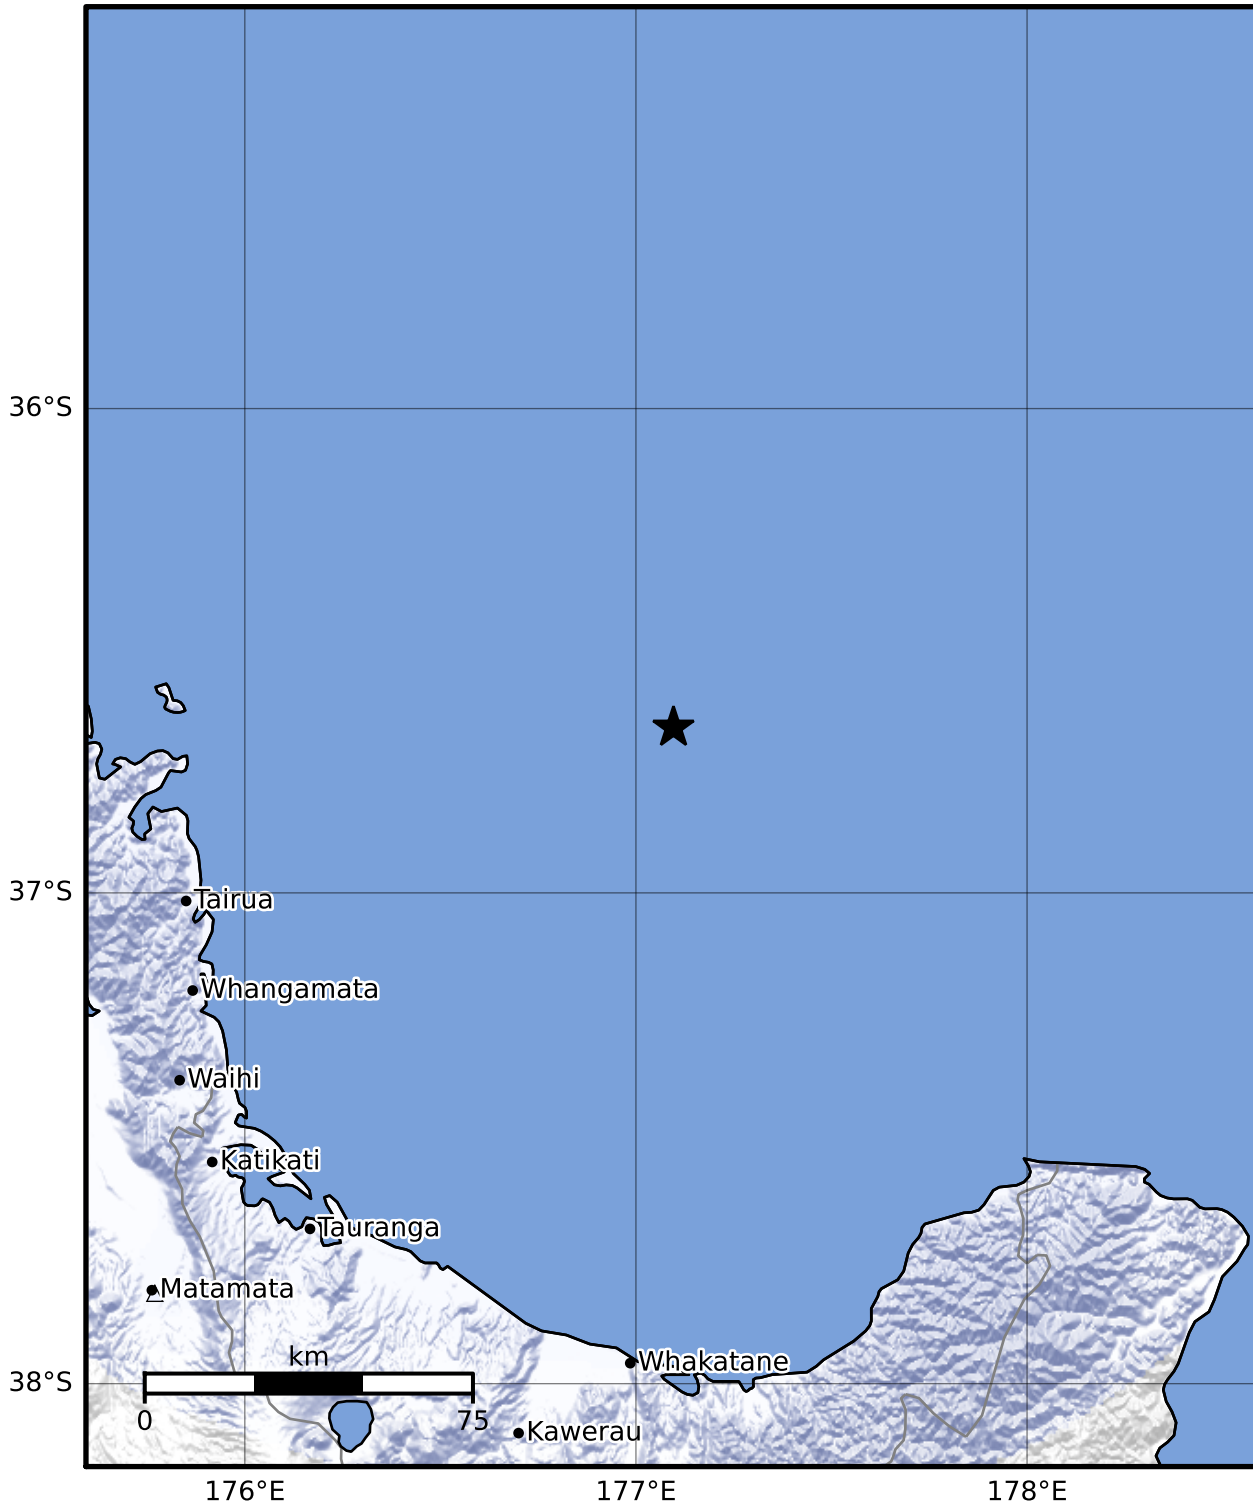

Macroseismic Intensity Map GNS Science

ShakeMap: Raukumara Plain

Aug 27, 2023 21:16:18 UTC M3.7 S36.66 E177.10 Depth: 236.9km ID:2023p645638

SHAKING	Not felt	Weak	Light	Moderate	Strong	Very strong	Severe	Violent	Extreme
DAMAGE	None	None	None	Very light	Light	Moderate	Moderate/heavy	Heavy	Very heavy
PGA(%g)	<0.0464	0.29	1.63	5.16	12.5	22.4	40.2	72.2	>129
PGV(cm/s)	<0.0215	0.125	1.04	4.31	14.5	26.4	48.3	88.4	>162
INTENSITY	I	II-III	IV	V	VI	VII	VIII	IX	X+

Scale based on Moratalla et al.(2021) and Worden et al.(2012) Version 7: Processed 2023-08-27T21:59:17Z

△ Seismic Instrument ○ Reported Intensity

★ Epicenter