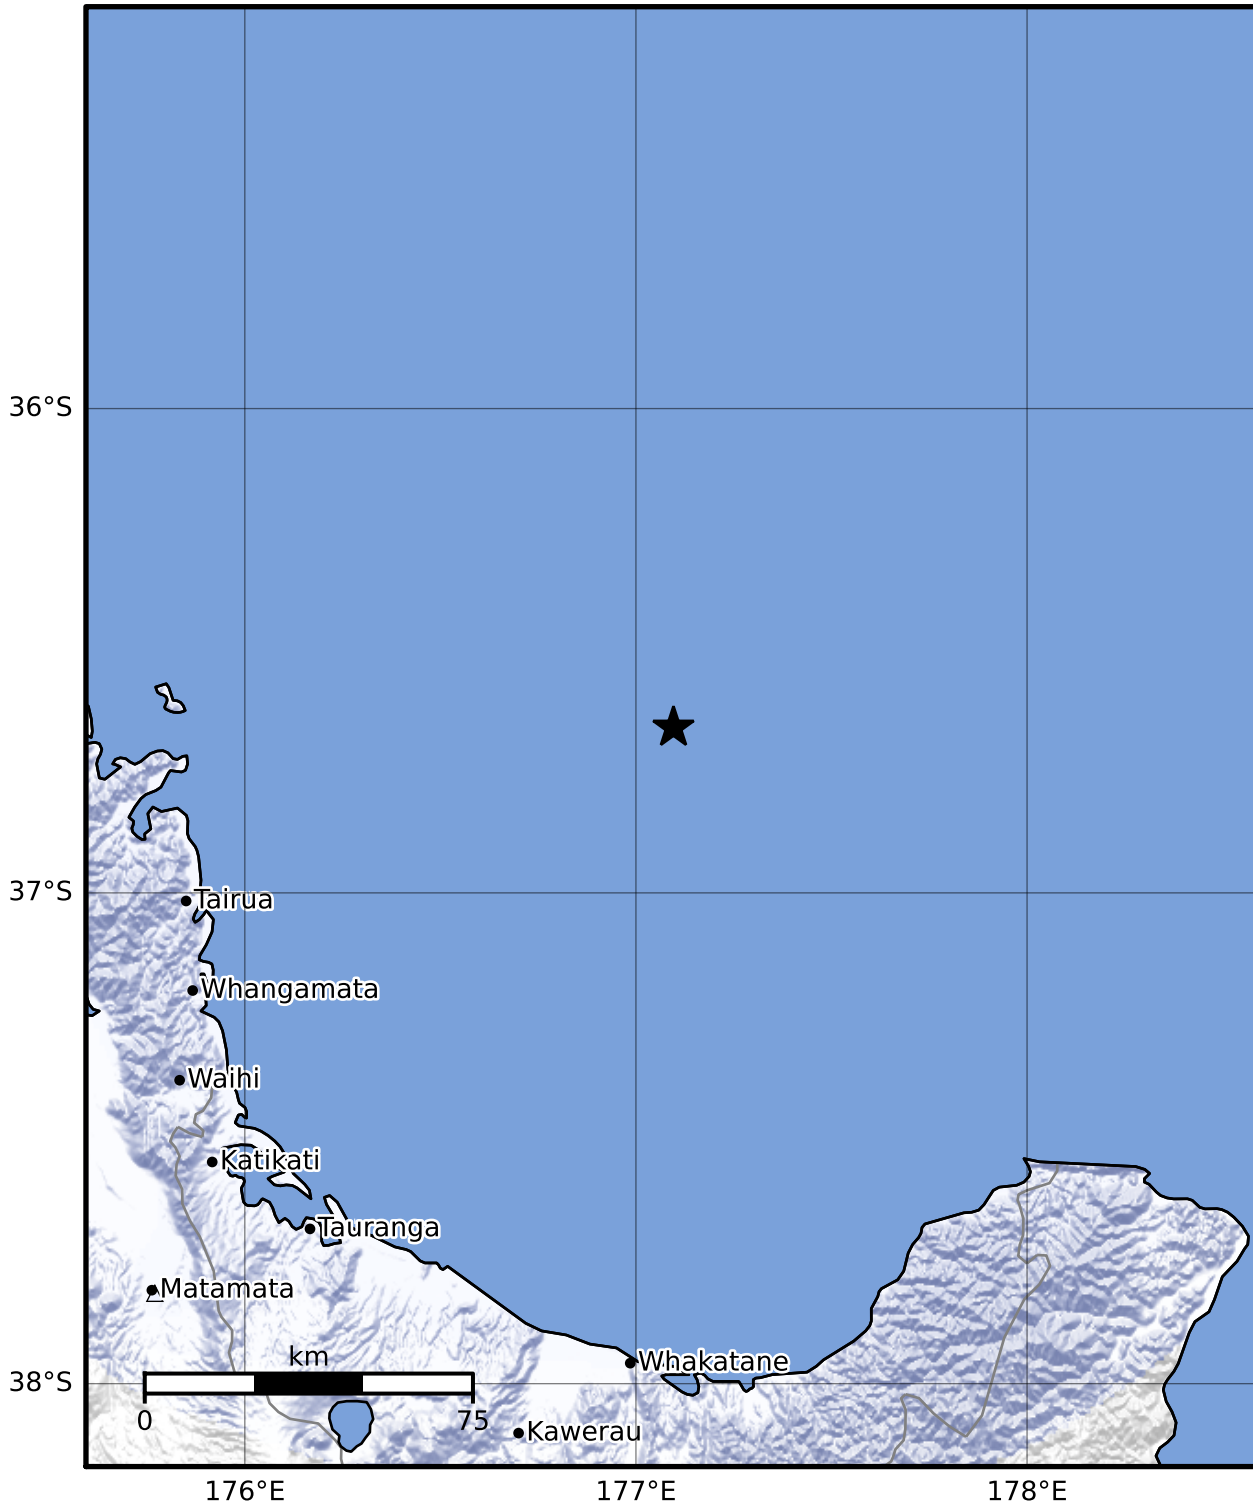

Macroseismic Intensity Map GNS Science

ShakeMap: Raukumara Plain

Aug 27, 2023 21:16:18 UTC M3.7 S36.66 E177.10 Depth: 236.9km ID:2023p645638

SHAKING	Not felt	Weak	Light	Moderate	Strong	Very strong	Severe	Violent	Extreme
DAMAGE	None	None	None	Very light	Light	Moderate	Moderate/heavy	Heavy	Very heavy
PGA(%g)	<0.0464	0.29	1.63	5.16	12.5	22.4	40.2	72.2	>129
PGV(cm/s)	<0.0215	0.125	1.04	4.31	14.5	26.4	48.3	88.4	>162
INTENSITY	I	II-III	IV	V	VI	VII	VIII	IX	X+

Scale based on Moratalla et al.(2021) and Worden et al.(2012) Version 10: Processed 2023-08-28T00:17:08Z

△ Seismic Instrument ○ Reported Intensity

★ Epicenter