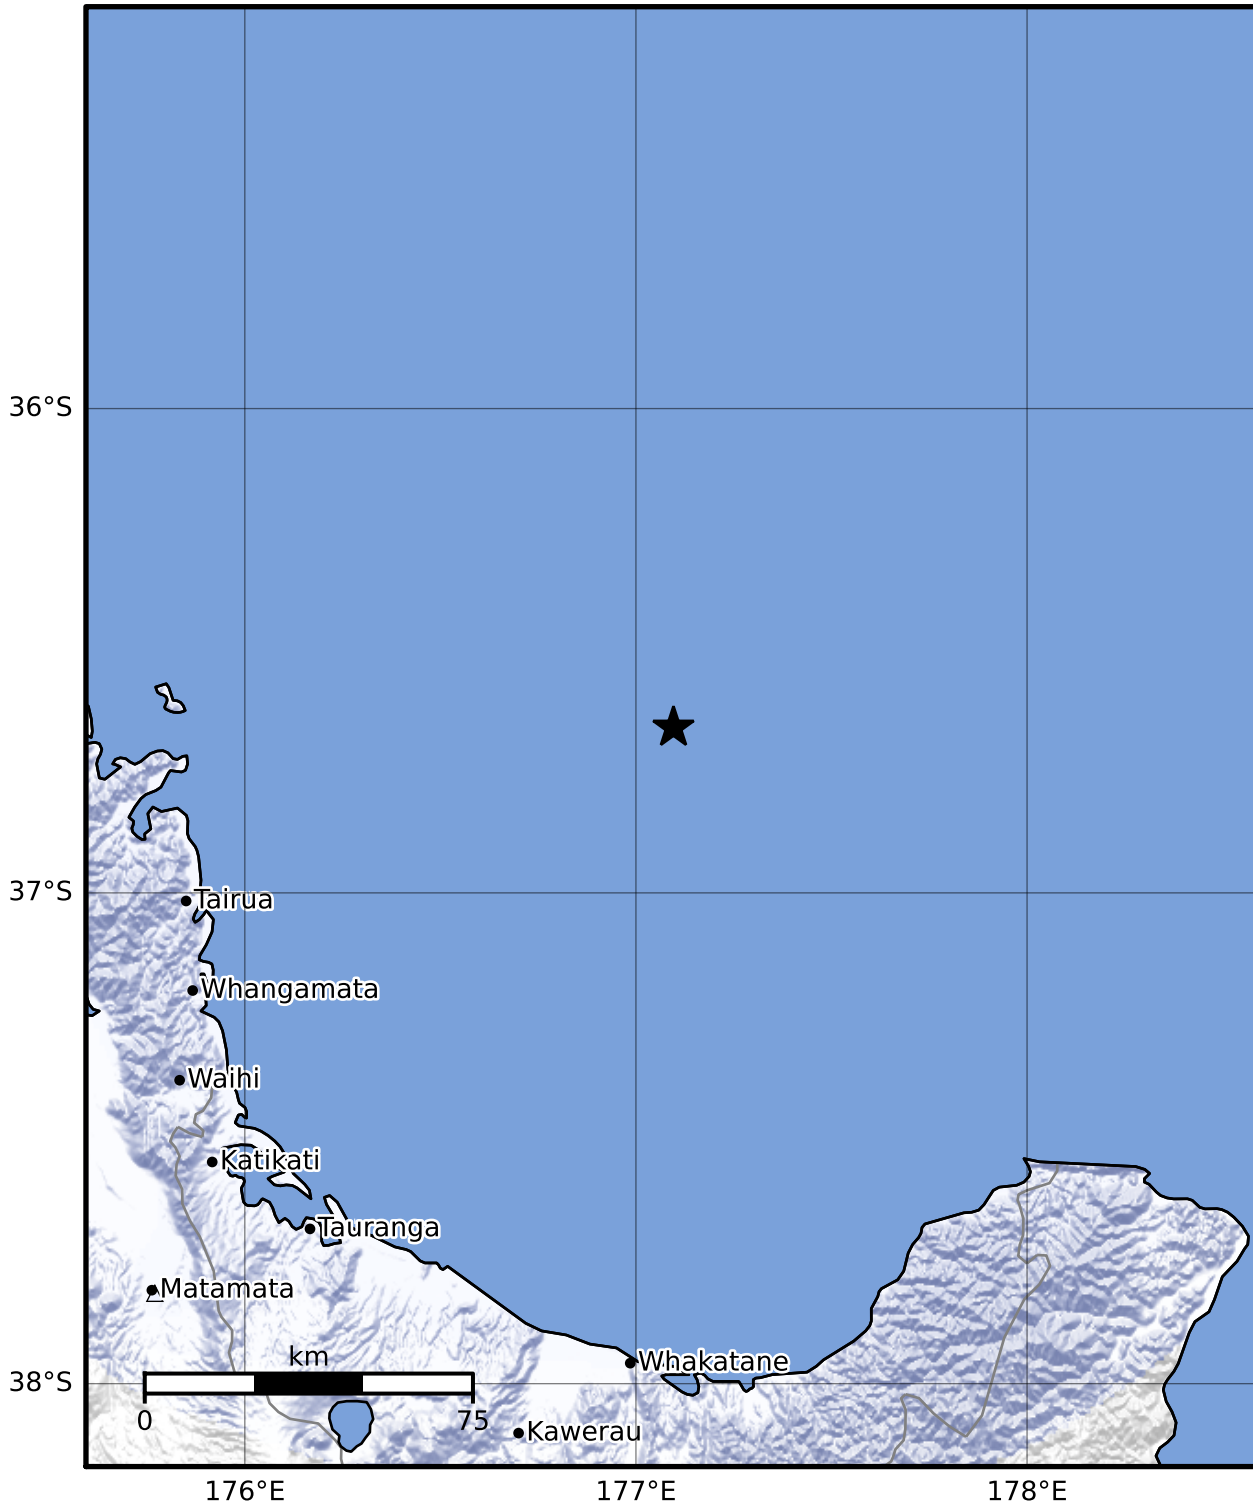

Macroseismic Intensity Map GNS Science

ShakeMap: Raukumara Plain

Aug 27, 2023 21:16:18 UTC M3.7 S36.66 E177.10 Depth: 236.9km ID:2023p645638

SHAKING	Not felt	Weak	Light	Moderate	Strong	Very strong	Severe	Violent	Extreme
DAMAGE	None	None	None	Very light	Light	Moderate	Moderate/heavy	Heavy	Very heavy
PGA(%g)	<0.0464	0.29	1.63	5.16	12.5	22.4	40.2	72.2	>129
PGV(cm/s)	<0.0215	0.125	1.04	4.31	14.5	26.4	48.3	88.4	>162
INTENSITY	I	II-III	IV	V	VI	VII	VIII	IX	X+

Scale based on Moratalla et al.(2021) and Worden et al.(2012) Version 12: Processed 2023-08-28T21:17:07Z

△ Seismic Instrument ○ Reported Intensity

★ Epicenter