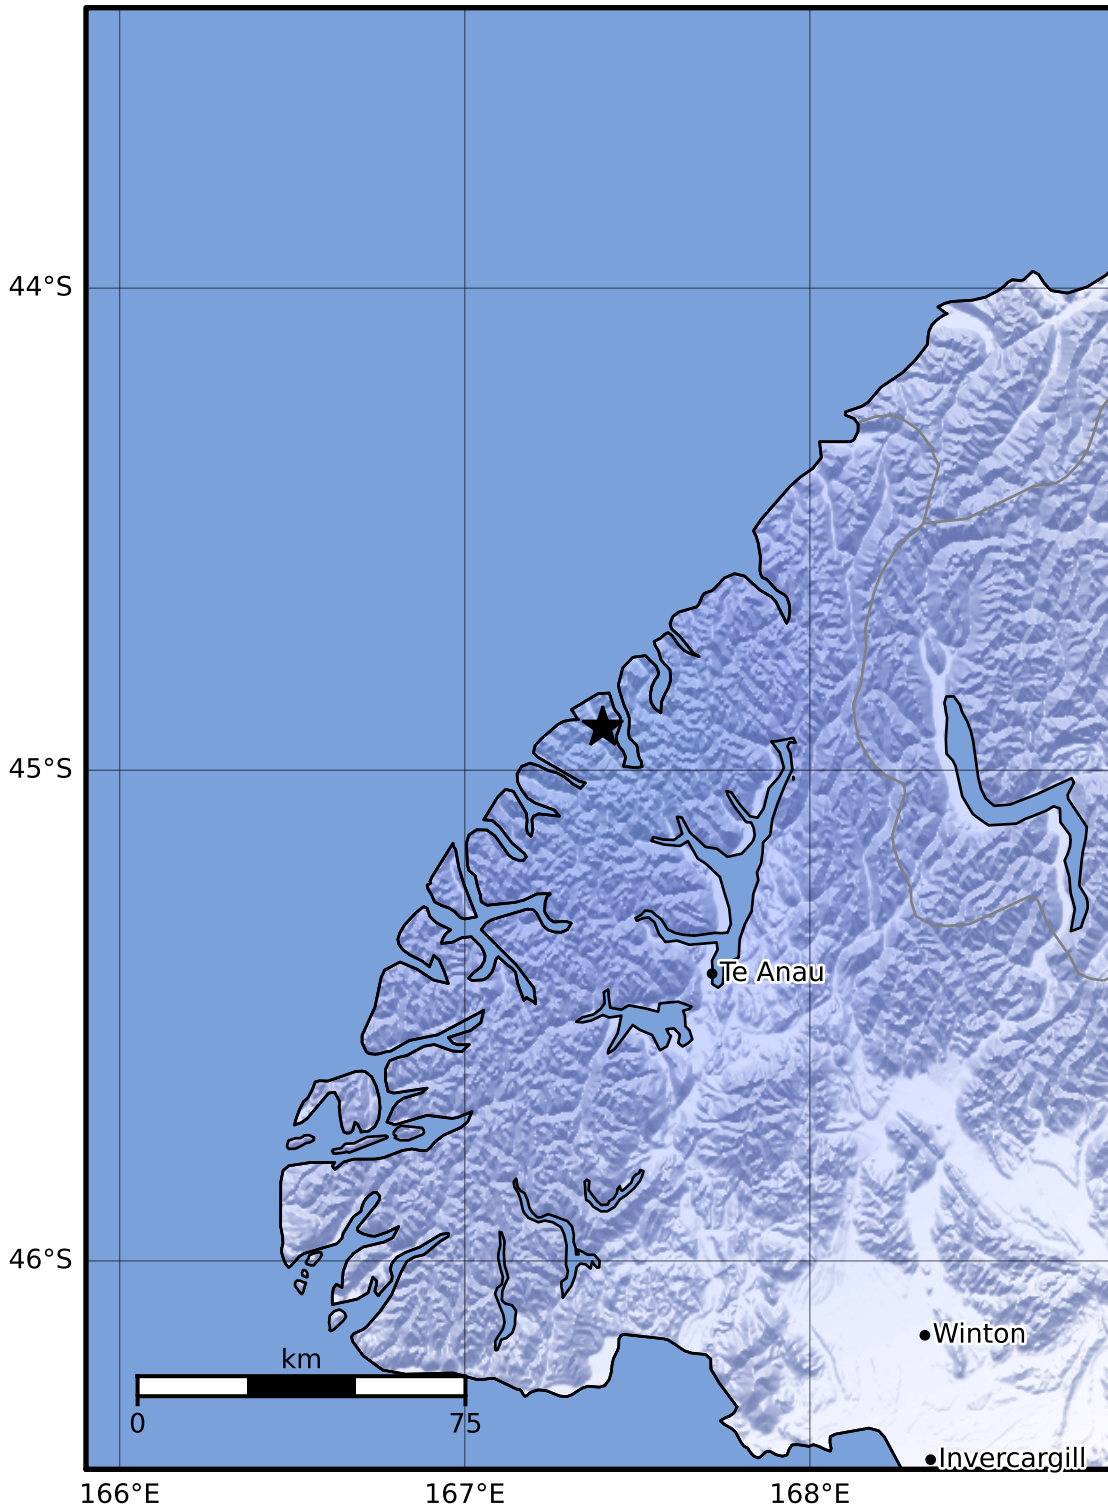

Macroseismic Intensity Map GNS Science

ShakeMap: Fiordland

Aug 28, 2023 15:02:26 UTC M3.4 S44.91 E167.40 Depth: 86.3km ID:2023p647639

SHAKING	Not felt	Weak	Light	Moderate	Strong	Very strong	Severe	Violent	Extreme
DAMAGE	None	None	None	Very light	Light	Moderate	Moderate/heavy	Heavy	Very heavy
PGA(%g)	<0.0464	0.29	1.63	5.16	12.5	22.4	40.2	72.2	>129
PGV(cm/s)	<0.0215	0.125	1.04	4.31	14.5	26.4	48.3	88.4	>162
INTENSITY	I	II-III	IV	V	VI	VII	VIII	IX	X+

Scale based on Moratalla et al.(2021) and Worden et al.(2012) Version 2: Processed 2023-08-28T15:11:11Z

△ Seismic Instrument ○ Reported Intensity

★ Epicenter