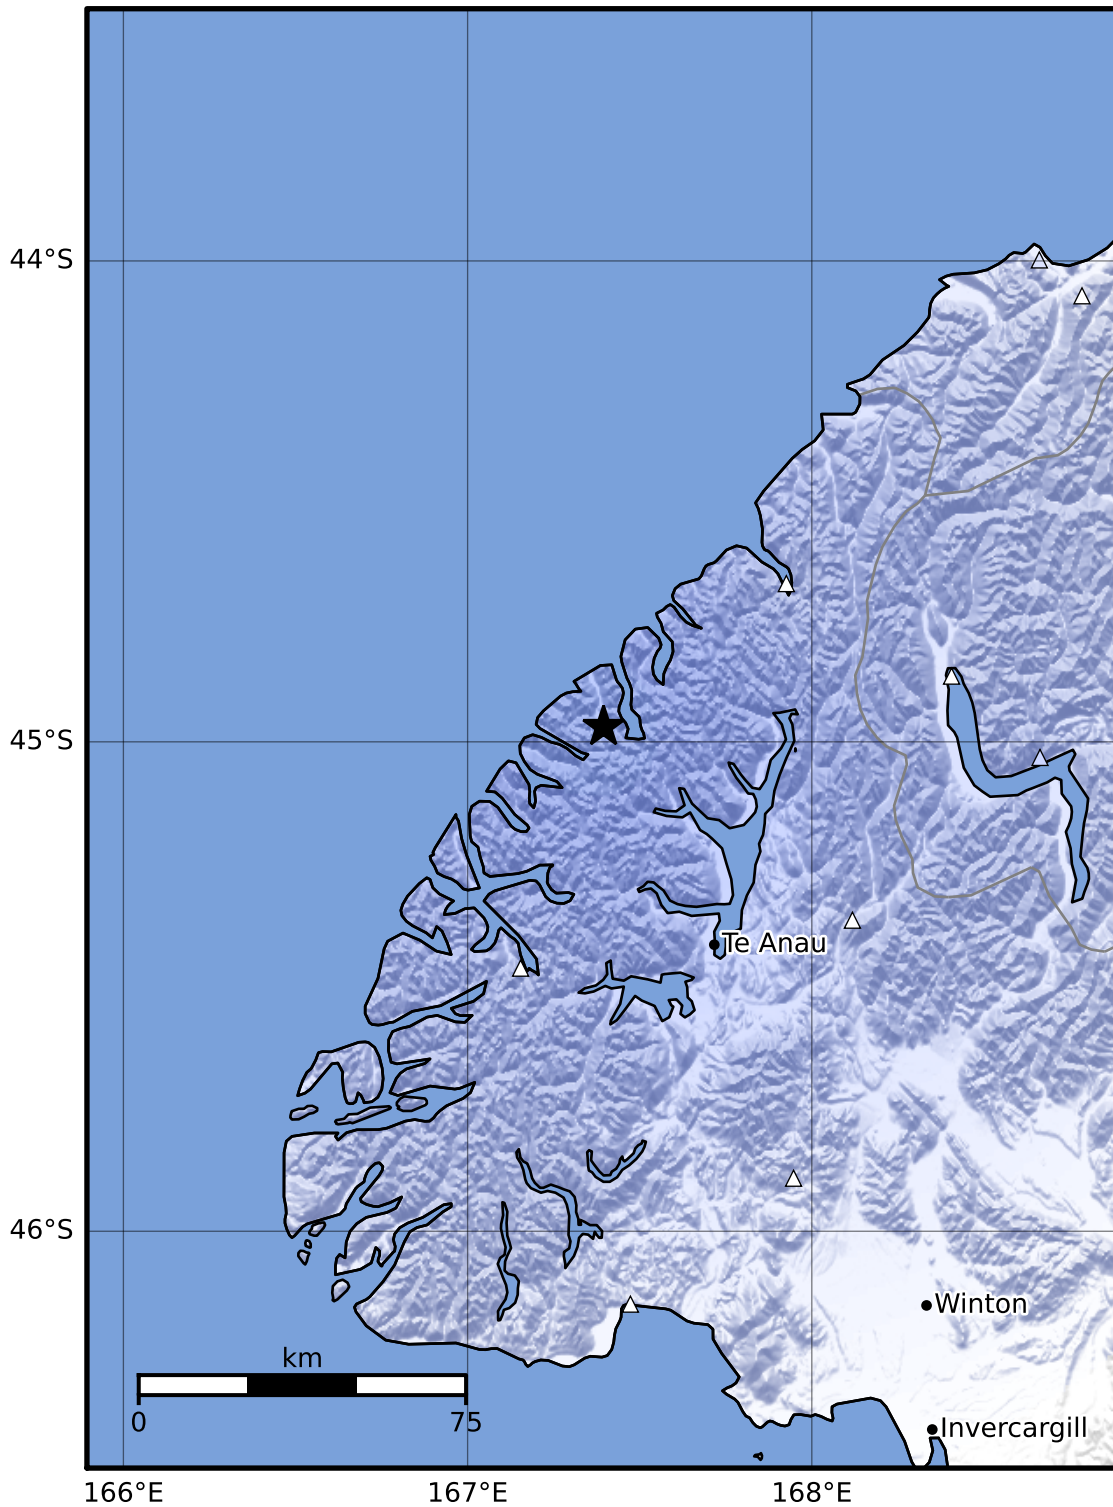

Macroseismic Intensity Map GNS Science

ShakeMap: Fiordland

Aug 28, 2023 15:02:28 UTC M3.4 S44.97 E167.40 Depth: 73.1km ID:2023p647639

SHAKING	Not felt	Weak	Light	Moderate	Strong	Very strong	Severe	Violent	Extreme
DAMAGE	None	None	None	Very light	Light	Moderate	Moderate/heavy	Heavy	Very heavy
PGA(%g)	<0.0464	0.29	1.63	5.16	12.5	22.4	40.2	72.2	>129
PGV(cm/s)	<0.0215	0.125	1.04	4.31	14.5	26.4	48.3	88.4	>162
INTENSITY	I	II-III	IV	V	VI	VII	VIII	IX	X+

Scale based on Moratalla et al.(2021) and Worden et al.(2012) Version 7: Processed 2023-08-28T15:41:46Z

△ Seismic Instrument ○ Reported Intensity

★ Epicenter