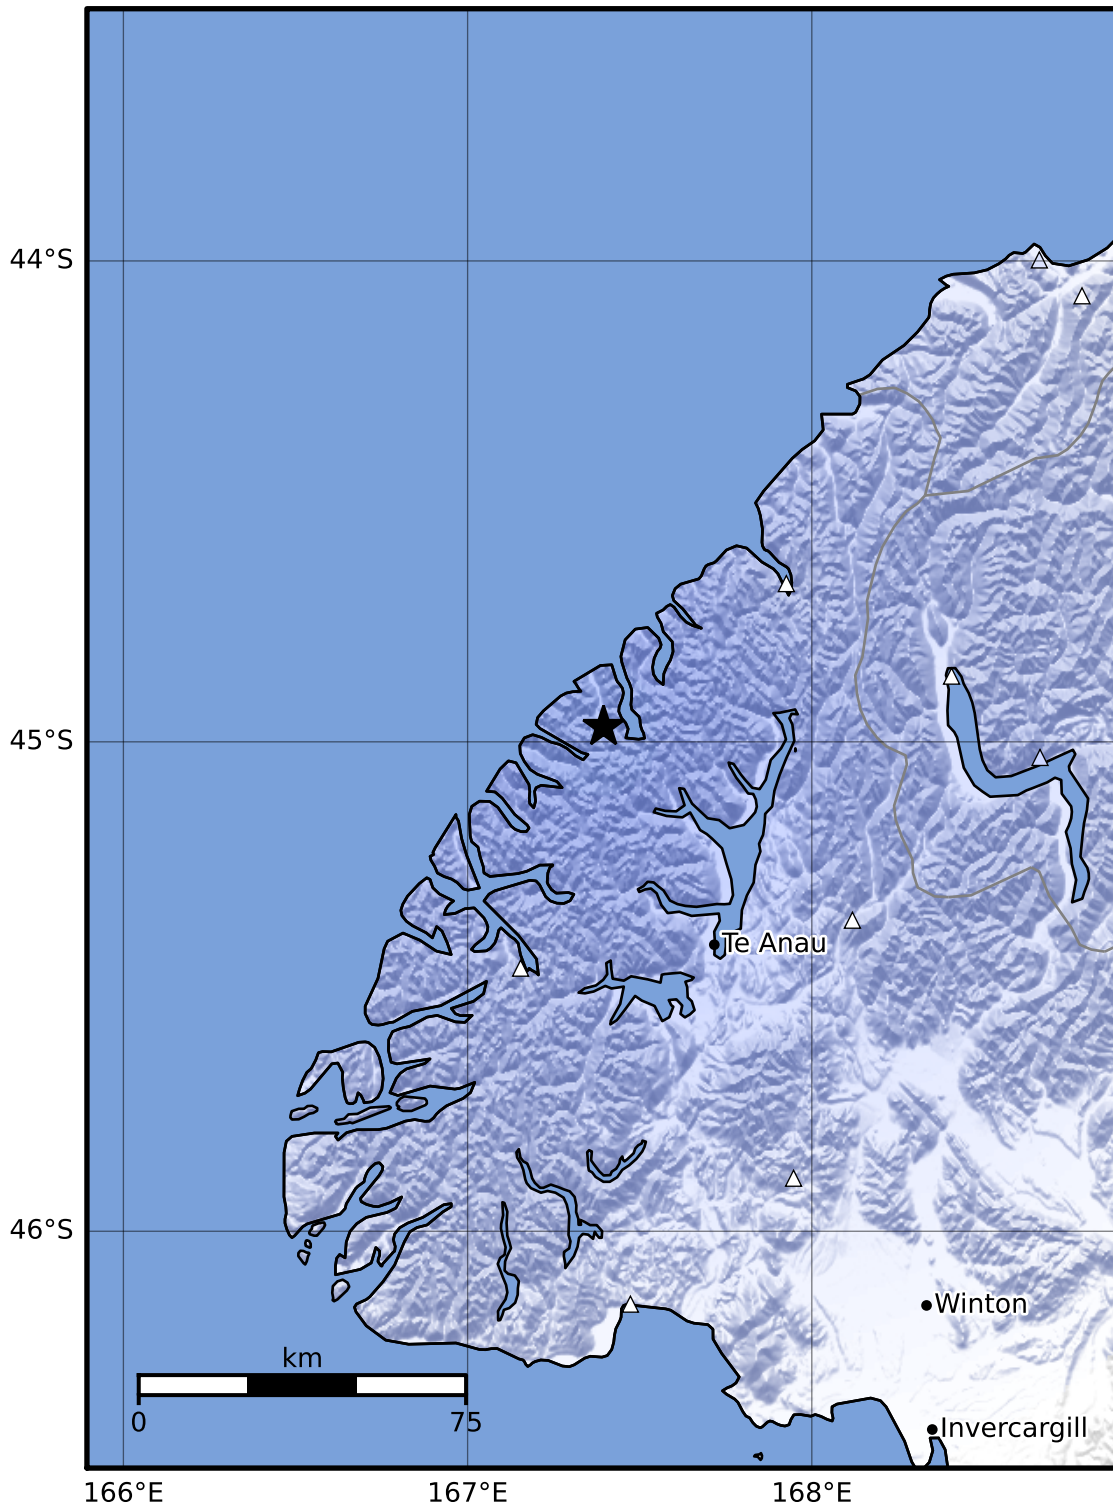

Macroseismic Intensity Map GNS Science

ShakeMap: Fiordland

Aug 28, 2023 15:02:28 UTC M3.4 S44.97 E167.40 Depth: 73.1km ID:2023p647639

SHAKING	Not felt	Weak	Light	Moderate	Strong	Very strong	Severe	Violent	Extreme
DAMAGE	None	None	None	Very light	Light	Moderate	Moderate/heavy	Heavy	Very heavy
PGA(%g)	<0.0464	0.29	1.63	5.16	12.5	22.4	40.2	72.2	>129
PGV(cm/s)	<0.0215	0.125	1.04	4.31	14.5	26.4	48.3	88.4	>162
INTENSITY	I	II-III	IV	V	VI	VII	VIII	IX	X+

Scale based on Moratalla et al.(2021) and Worden et al.(2012) Version 8: Processed 2023-08-28T16:13:17Z

△ Seismic Instrument ○ Reported Intensity

★ Epicenter