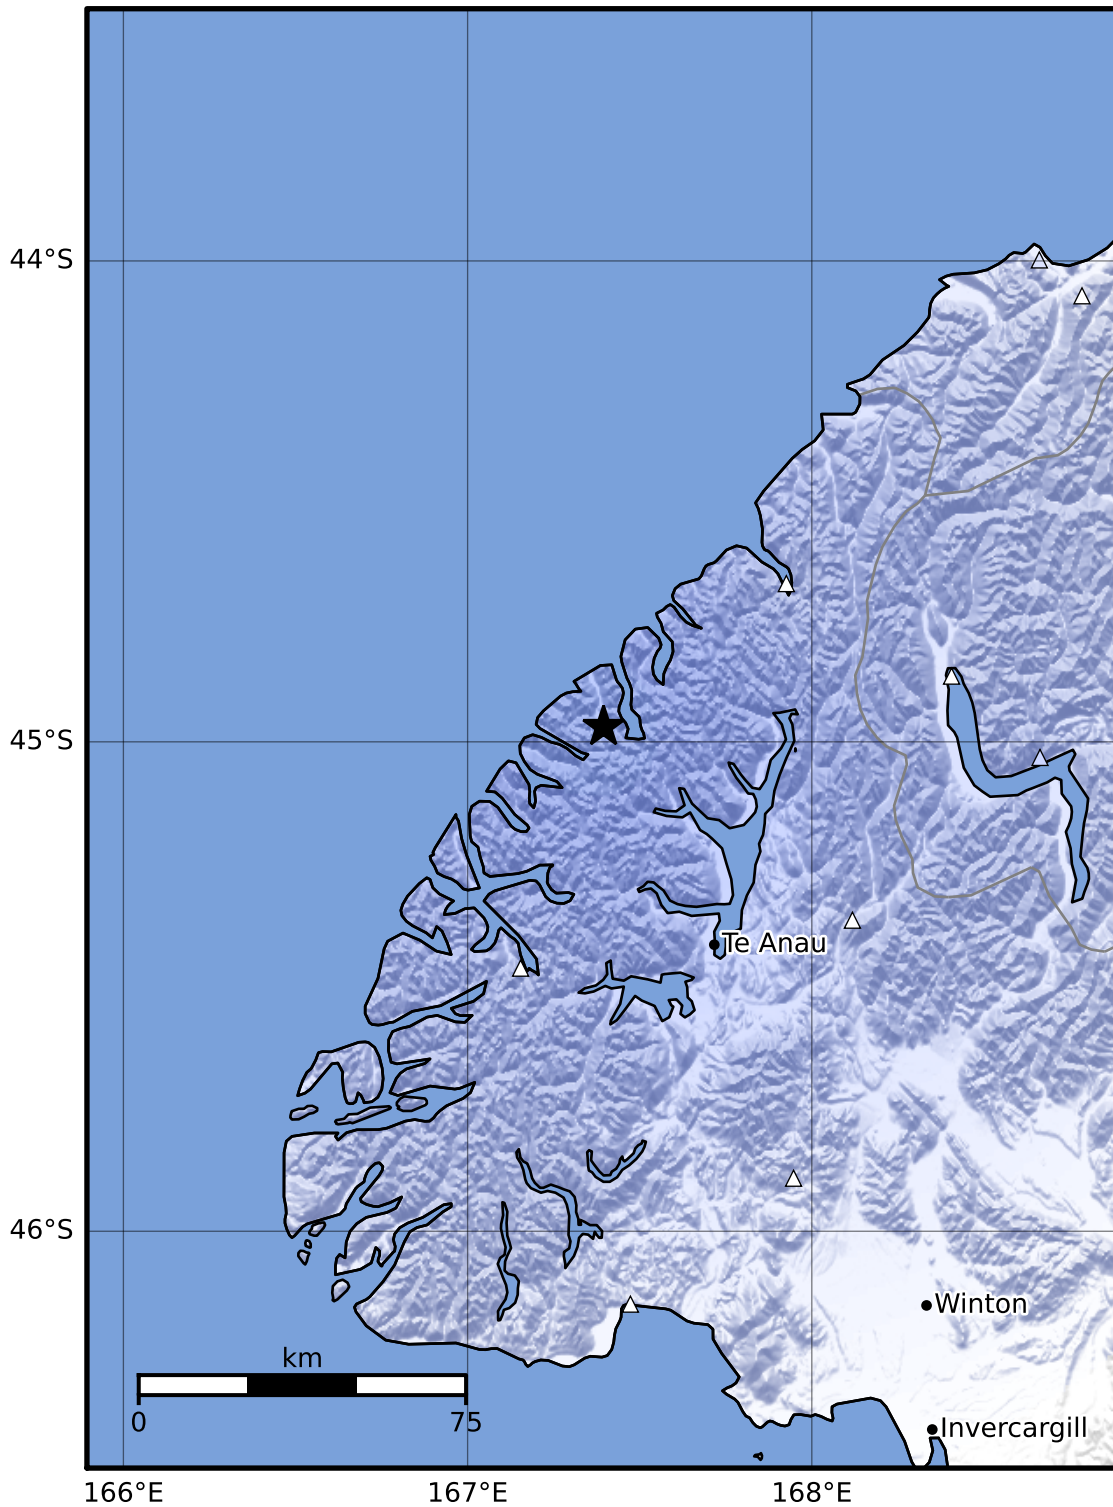

Macroseismic Intensity Map GNS Science

ShakeMap: Fiordland

Aug 28, 2023 15:02:28 UTC M3.4 S44.97 E167.40 Depth: 73.1km ID:2023p647639

SHAKING	Not felt	Weak	Light	Moderate	Strong	Very strong	Severe	Violent	Extreme
DAMAGE	None	None	None	Very light	Light	Moderate	Moderate/heavy	Heavy	Very heavy
PGA(%g)	<0.0464	0.29	1.63	5.16	12.5	22.4	40.2	72.2	>129
PGV(cm/s)	<0.0215	0.125	1.04	4.31	14.5	26.4	48.3	88.4	>162
INTENSITY	I	II-III	IV	V	VI	VII	VIII	IX	X+

Scale based on Moratalla et al.(2021) and Worden et al.(2012) Version 10: Processed 2023-08-28T18:03:15Z

△ Seismic Instrument ○ Reported Intensity

★ Epicenter