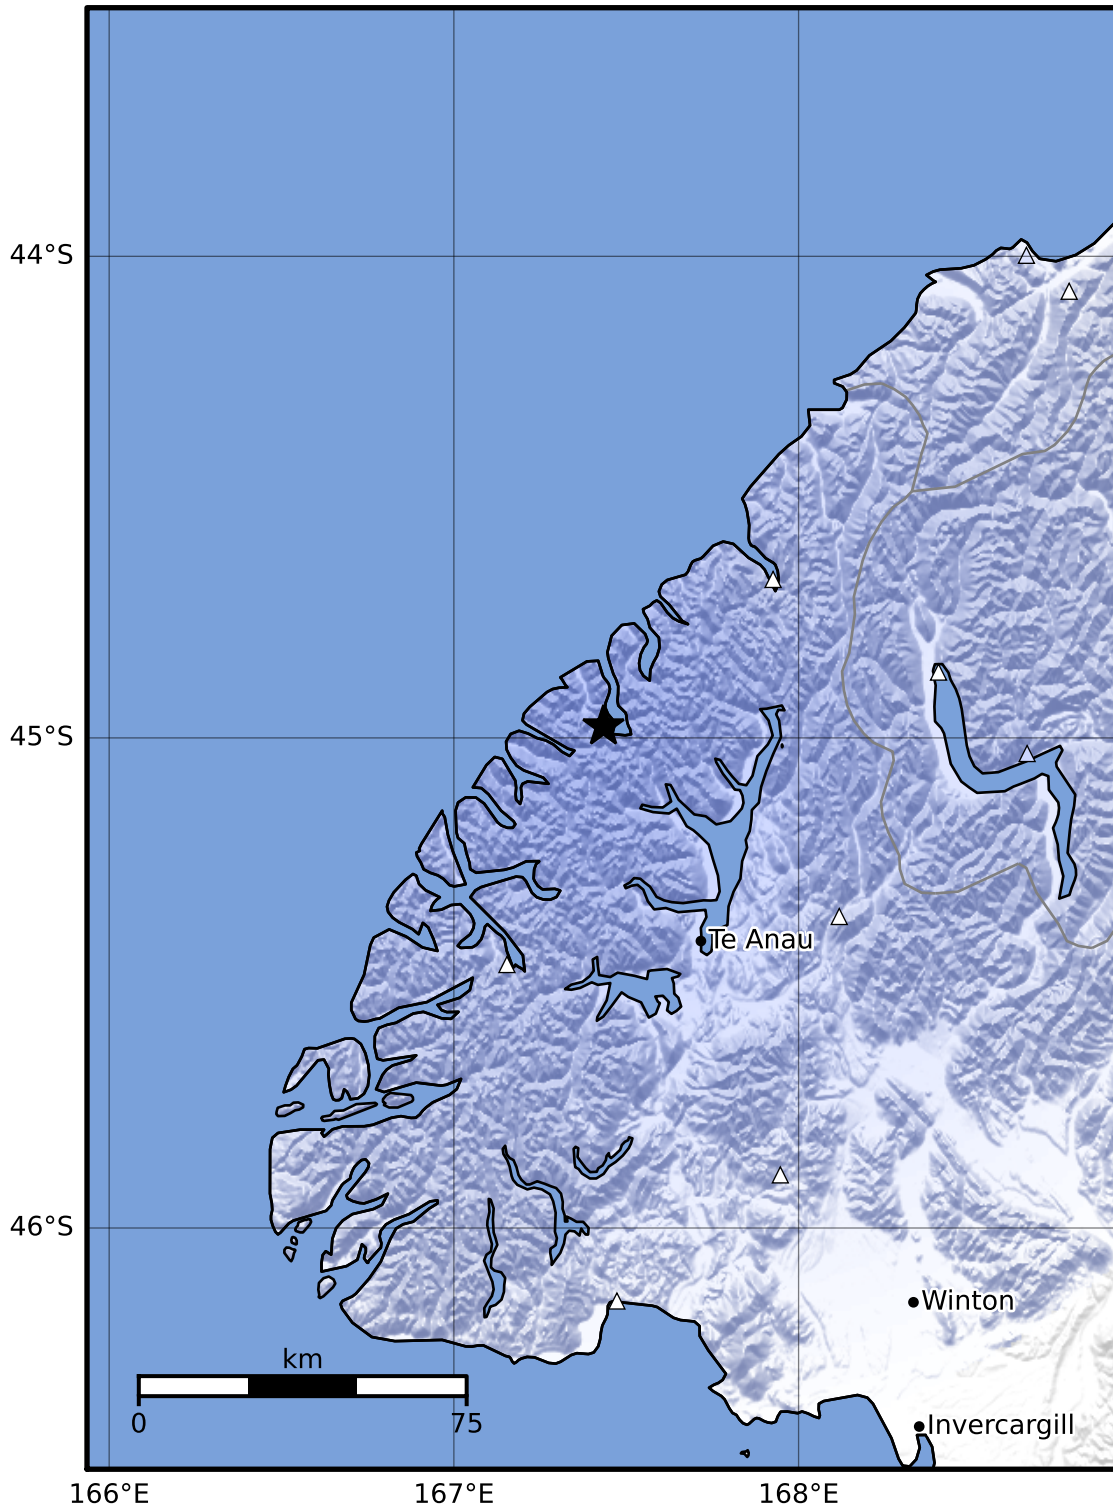

Macroseismic Intensity Map GNS Science

ShakeMap: Fiordland

Aug 28, 2023 15:02:28 UTC M3.3 S44.98 E167.43 Depth: 72.1km ID:2023p647639

SHAKING	Not felt	Weak	Light	Moderate	Strong	Very strong	Severe	Violent	Extreme
DAMAGE	None	None	None	Very light	Light	Moderate	Moderate/heavy	Heavy	Very heavy
PGA(%g)	<0.0464	0.29	1.63	5.16	12.5	22.4	40.2	72.2	>129
PGV(cm/s)	<0.0215	0.125	1.04	4.31	14.5	26.4	48.3	88.4	>162
INTENSITY	I	II-III	IV	V	VI	VII	VIII	IX	X+

Scale based on Moratalla et al.(2021) and Worden et al.(2012) Version 13: Processed 2023-09-14T22:27:57Z

△ Seismic Instrument ○ Reported Intensity

★ Epicenter