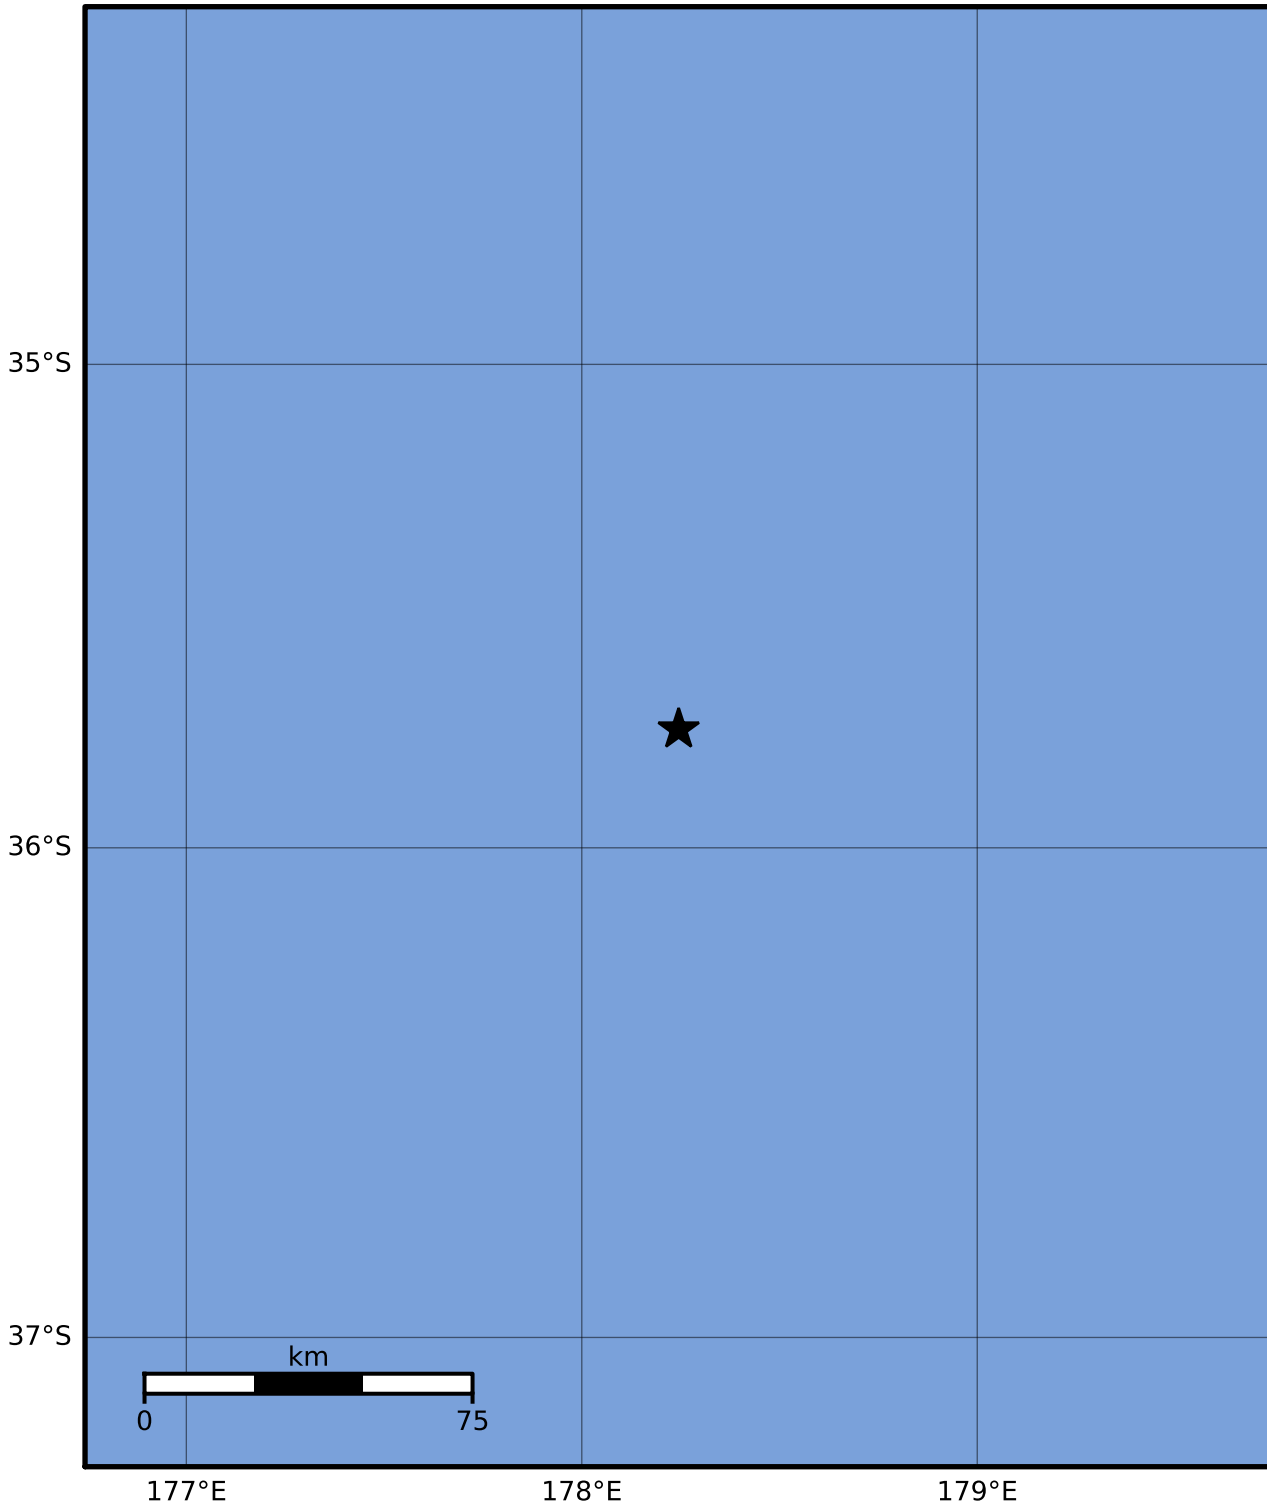

Macroseismic Intensity Map GNS Science

ShakeMap: Raukumara Plain

Aug 28, 2023 23:57:19 UTC M3.4 S35.76 E178.25 Depth: 182.9km ID:2023p648644

SHAKING	Not felt	Weak	Light	Moderate	Strong	Very strong	Severe	Violent	Extreme
DAMAGE	None	None	None	Very light	Light	Moderate	Moderate/heavy	Heavy	Very heavy
PGA(%g)	<0.0464	0.29	1.63	5.16	12.5	22.4	40.2	72.2	>129
PGV(cm/s)	<0.0215	0.125	1.04	4.31	14.5	26.4	48.3	88.4	>162
INTENSITY	I	II-III	IV	V	VI	VII	VIII	IX	X+

Scale based on Moratalla et al.(2021) and Worden et al.(2012) Version 3: Processed 2023-08-29T00:13:12Z

△ Seismic Instrument ○ Reported Intensity

★ Epicenter