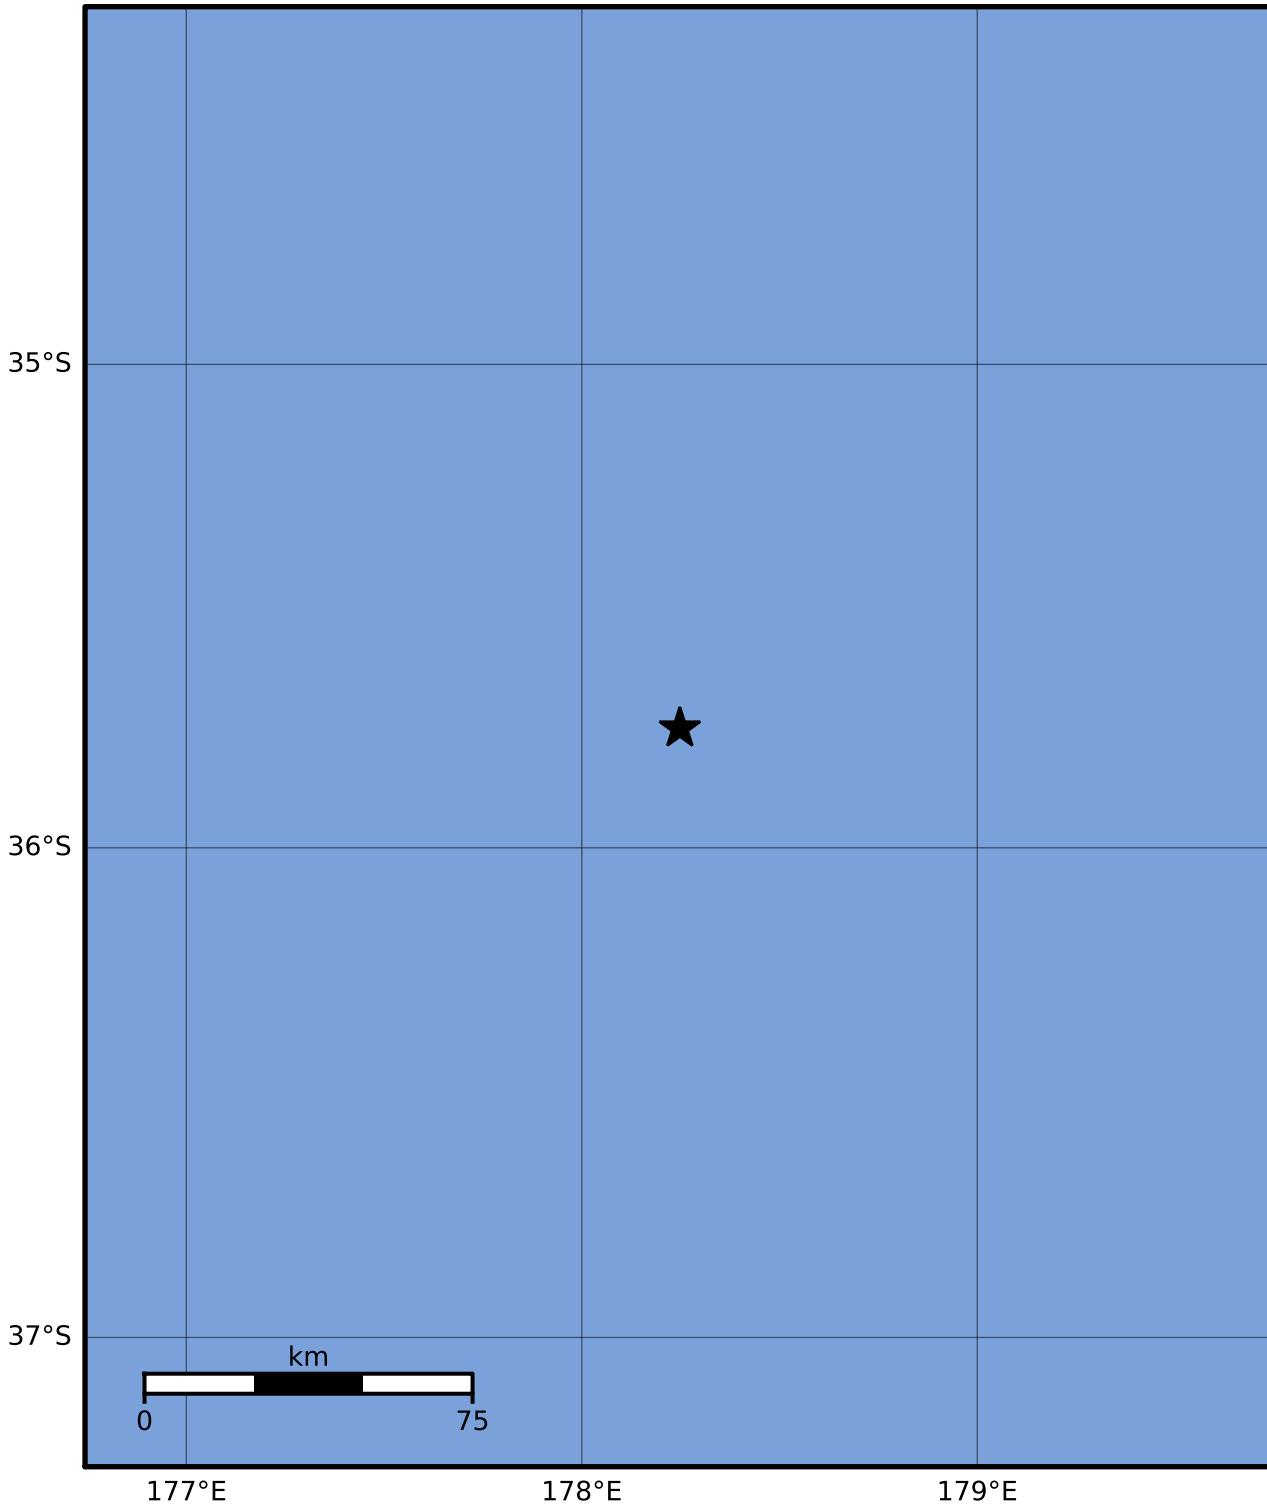

Macroseismic Intensity Map GNS Science

ShakeMap: Raukumara Plain

Aug 28, 2023 23:57:19 UTC M3.5 S35.75 E178.25 Depth: 182.7km ID:2023p648644

SHAKING	Not felt	Weak	Light	Moderate	Strong	Very strong	Severe	Violent	Extreme
DAMAGE	None	None	None	Very light	Light	Moderate	Moderate/heavy	Heavy	Very heavy
PGA(%g)	<0.0464	0.29	1.63	5.16	12.5	22.4	40.2	72.2	>129
PGV(cm/s)	<0.0215	0.125	1.04	4.31	14.5	26.4	48.3	88.4	>162
INTENSITY	I	II-III	IV	V	VI	VII	VIII	IX	X+

Scale based on Moratalla et al.(2021) and Worden et al.(2012) Version 10: Processed 2023-08-29T23:58:07Z

△ Seismic Instrument ○ Reported Intensity

★ Epicenter