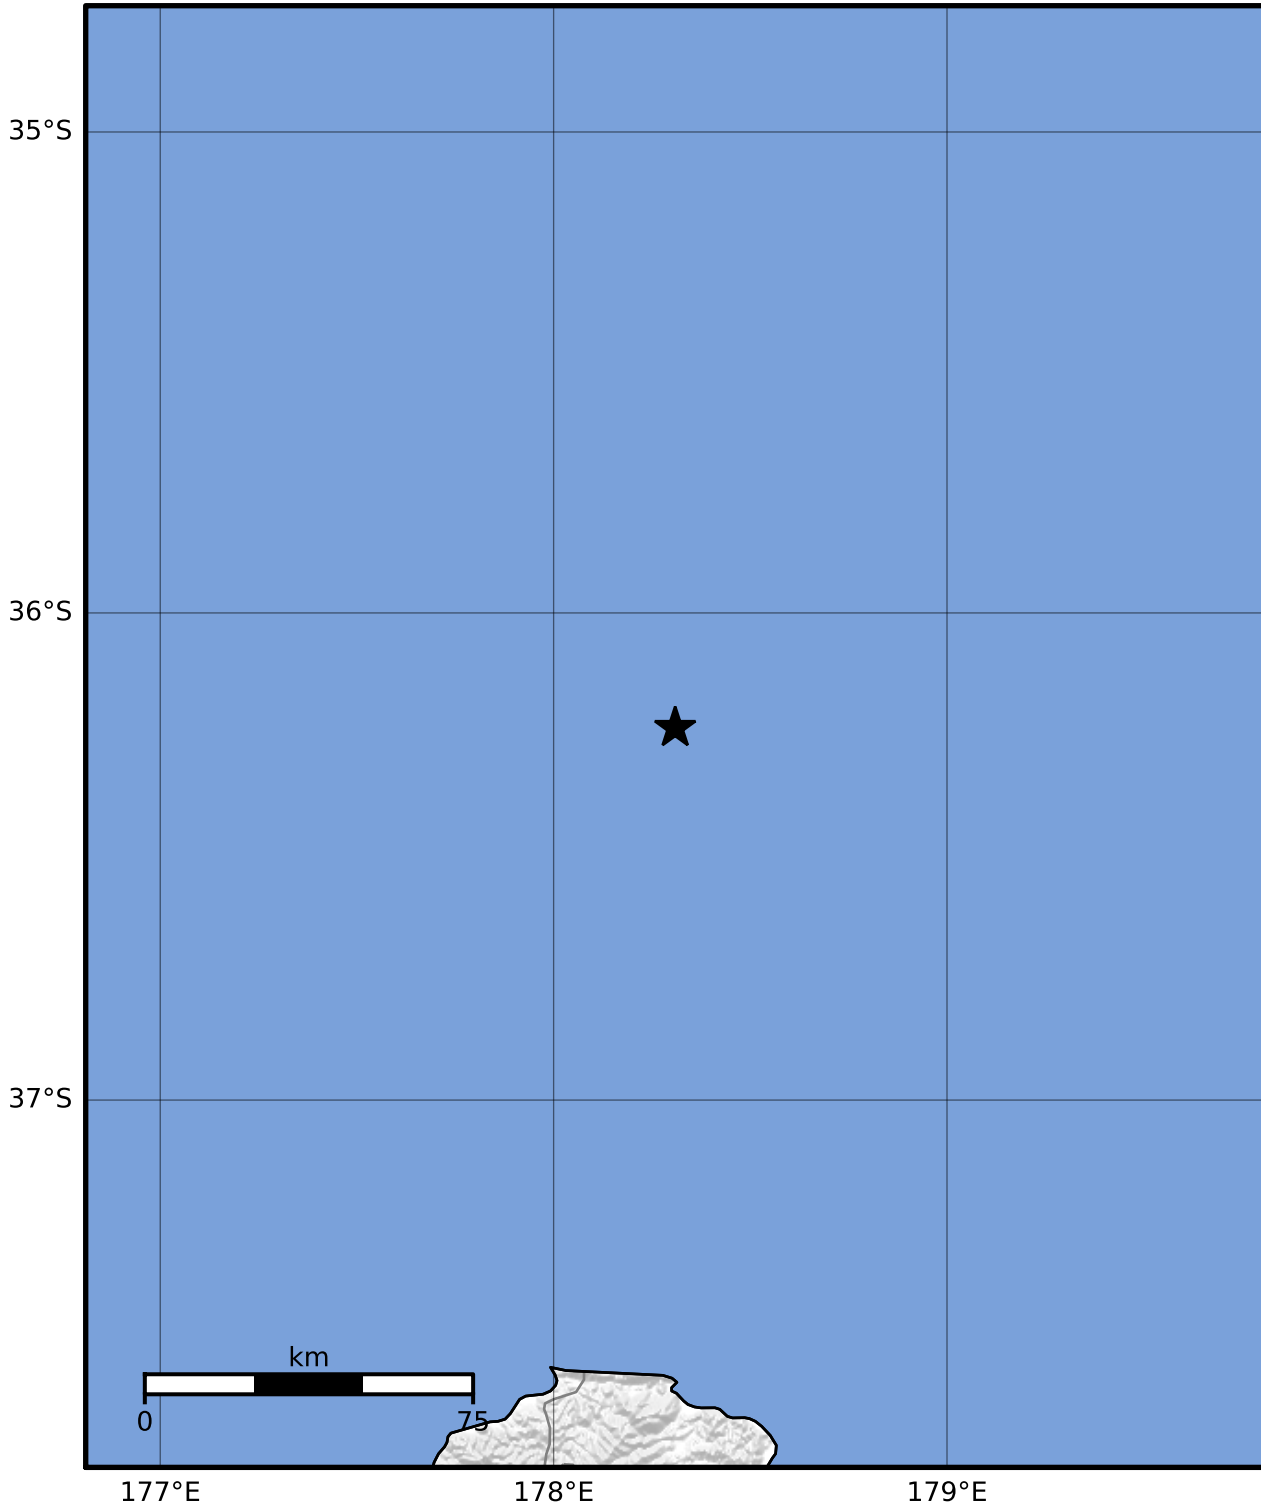

Macroseismic Intensity Map GNS Science

ShakeMap: Raukumara Plain

Sep 02, 2023 04:40:12 UTC M3.4 S36.24 E178.31 Depth: 209.3km ID:2023p659985

SHAKING	Not felt	Weak	Light	Moderate	Strong	Very strong	Severe	Violent	Extreme
DAMAGE	None	None	None	Very light	Light	Moderate	Moderate/heavy	Heavy	Very heavy
PGA(%g)	<0.0464	0.29	1.63	5.16	12.5	22.4	40.2	72.2	>129
PGV(cm/s)	<0.0215	0.125	1.04	4.31	14.5	26.4	48.3	88.4	>162
INTENSITY	I	II-III	IV	V	VI	VII	VIII	IX	X+

Scale based on Moratalla et al.(2021) and Worden et al.(2012) Version 6: Processed 2023-09-02T05:12:12Z
 Δ Seismic Instrument ○ Reported Intensity ★ Epicenter