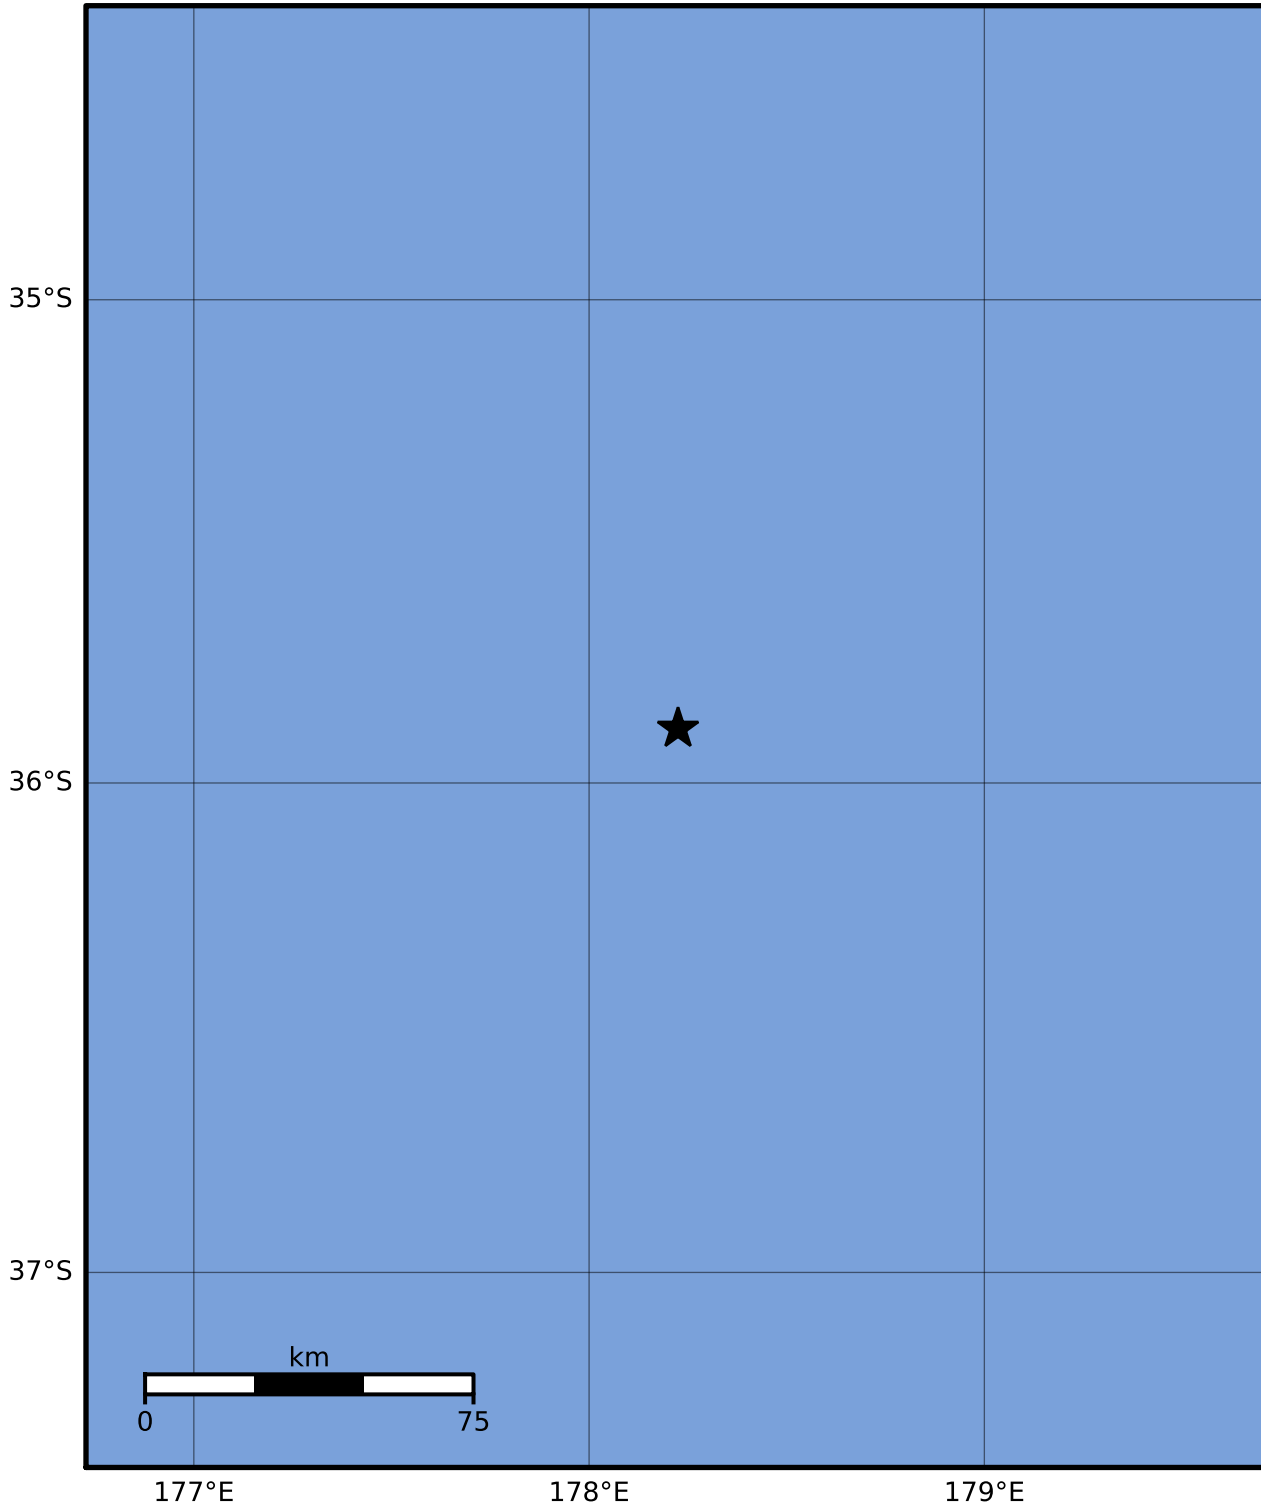

Macroseismic Intensity Map GNS Science

ShakeMap: Raukumara Plain

Sep 02, 2023 04:40:10 UTC M3.7 S35.89 E178.22 Depth: 191.0km ID:2023p659985

SHAKING	Not felt	Weak	Light	Moderate	Strong	Very strong	Severe	Violent	Extreme
DAMAGE	None	None	None	Very light	Light	Moderate	Moderate/heavy	Heavy	Very heavy
PGA(%g)	<0.0464	0.29	1.63	5.16	12.5	22.4	40.2	72.2	>129
PGV(cm/s)	<0.0215	0.125	1.04	4.31	14.5	26.4	48.3	88.4	>162
INTENSITY	I	II-III	IV	V	VI	VII	VIII	IX	X+

Scale based on Moratalla et al.(2021) and Worden et al.(2012) Version 16: Processed 2023-09-19T02:49:14Z

△ Seismic Instrument ○ Reported Intensity

★ Epicenter