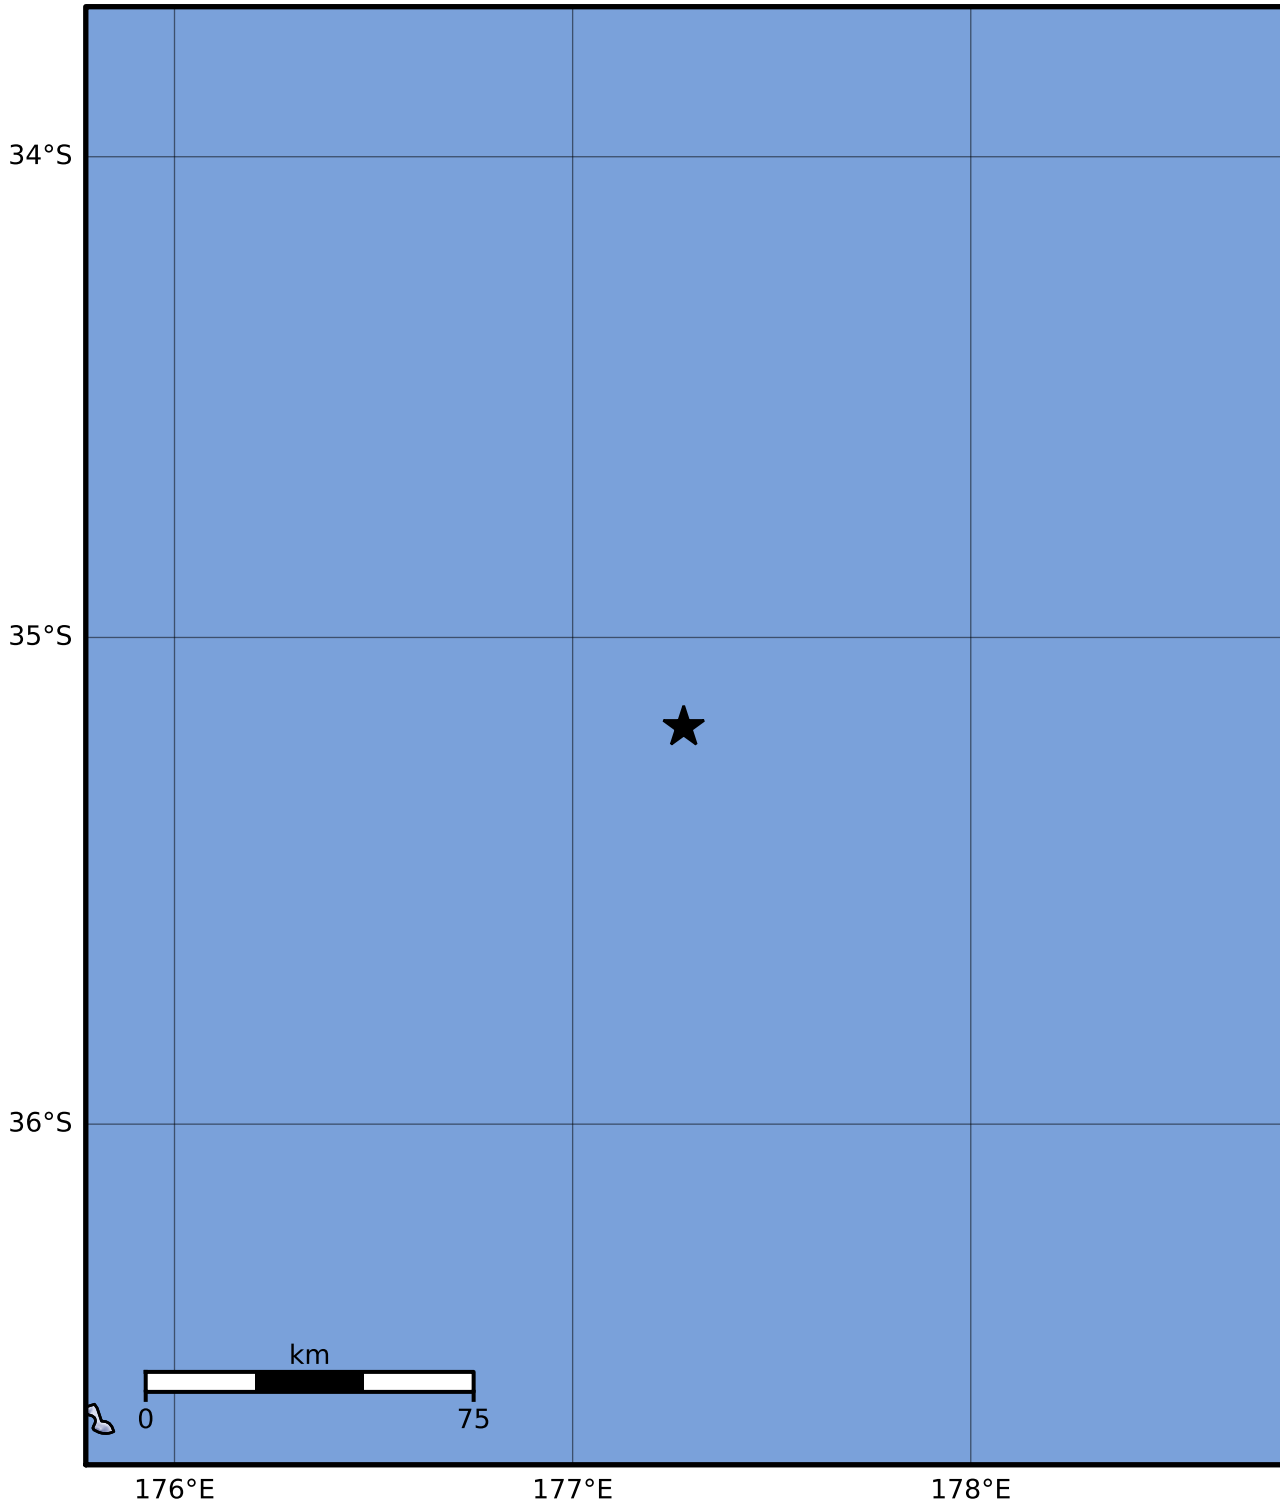

Macroseismic Intensity Map GNS Science

ShakeMap: Raukumara Plain

Sep 04, 2023 22:25:36 UTC M3.5 S35.19 E177.28 Depth: 100.0km ID:2023p667391

SHAKING	Not felt	Weak	Light	Moderate	Strong	Very strong	Severe	Violent	Extreme
DAMAGE	None	None	None	Very light	Light	Moderate	Moderate/heavy	Heavy	Very heavy
PGA(%g)	<0.0464	0.29	1.63	5.16	12.5	22.4	40.2	72.2	>129
PGV(cm/s)	<0.0215	0.125	1.04	4.31	14.5	26.4	48.3	88.4	>162
INTENSITY	I	II-III	IV	V	VI	VII	VIII	IX	X+

Scale based on Moratalla et al.(2021) and Worden et al.(2012) Version 3: Processed 2023-09-04T22:42:06Z

△ Seismic Instrument ○ Reported Intensity

★ Epicenter