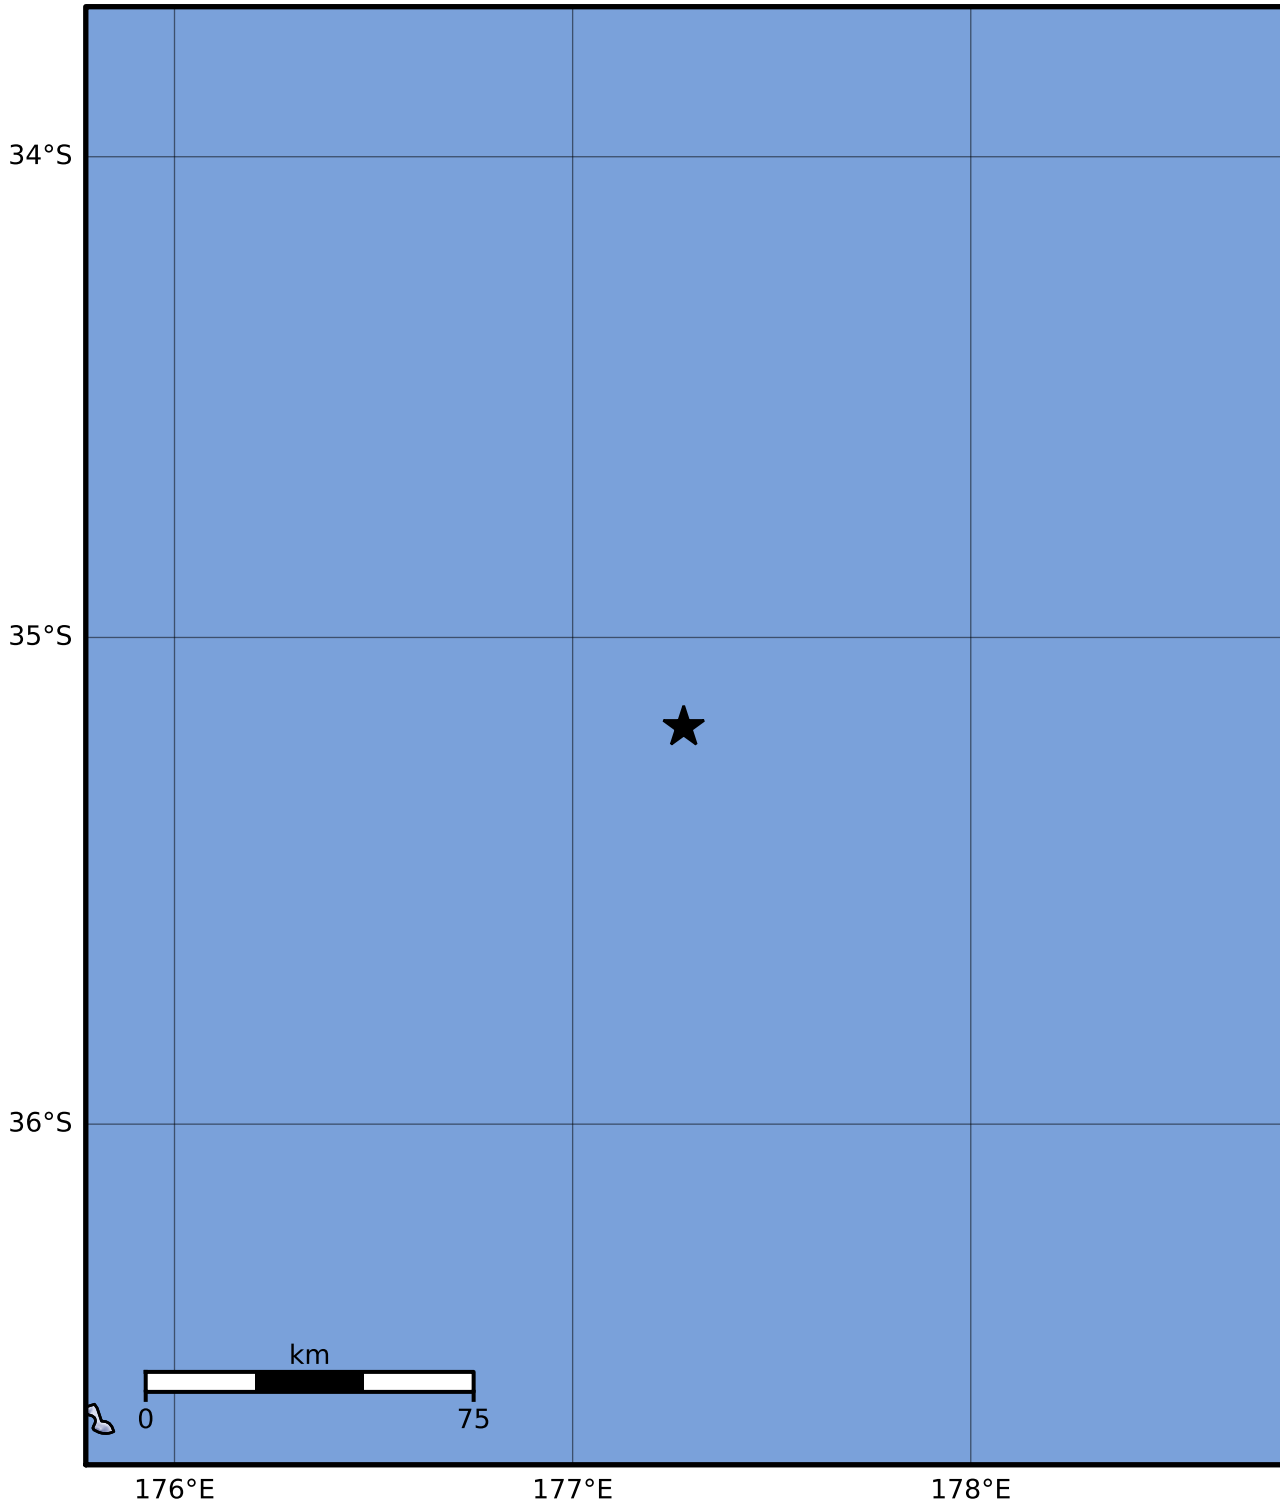

Macroseismic Intensity Map GNS Science

ShakeMap: Raukumara Plain

Sep 04, 2023 22:25:36 UTC M3.5 S35.19 E177.28 Depth: 100.0km ID:2023p667391

SHAKING	Not felt	Weak	Light	Moderate	Strong	Very strong	Severe	Violent	Extreme
DAMAGE	None	None	None	Very light	Light	Moderate	Moderate/heavy	Heavy	Very heavy
PGA(%g)	<0.0464	0.29	1.63	5.16	12.5	22.4	40.2	72.2	>129
PGV(cm/s)	<0.0215	0.125	1.04	4.31	14.5	26.4	48.3	88.4	>162
INTENSITY	I	II-III	IV	V	VI	VII	VIII	IX	X+

Scale based on Moratalla et al.(2021) and Worden et al.(2012) Version 5: Processed 2023-09-04T22:56:25Z

△ Seismic Instrument ○ Reported Intensity

★ Epicenter