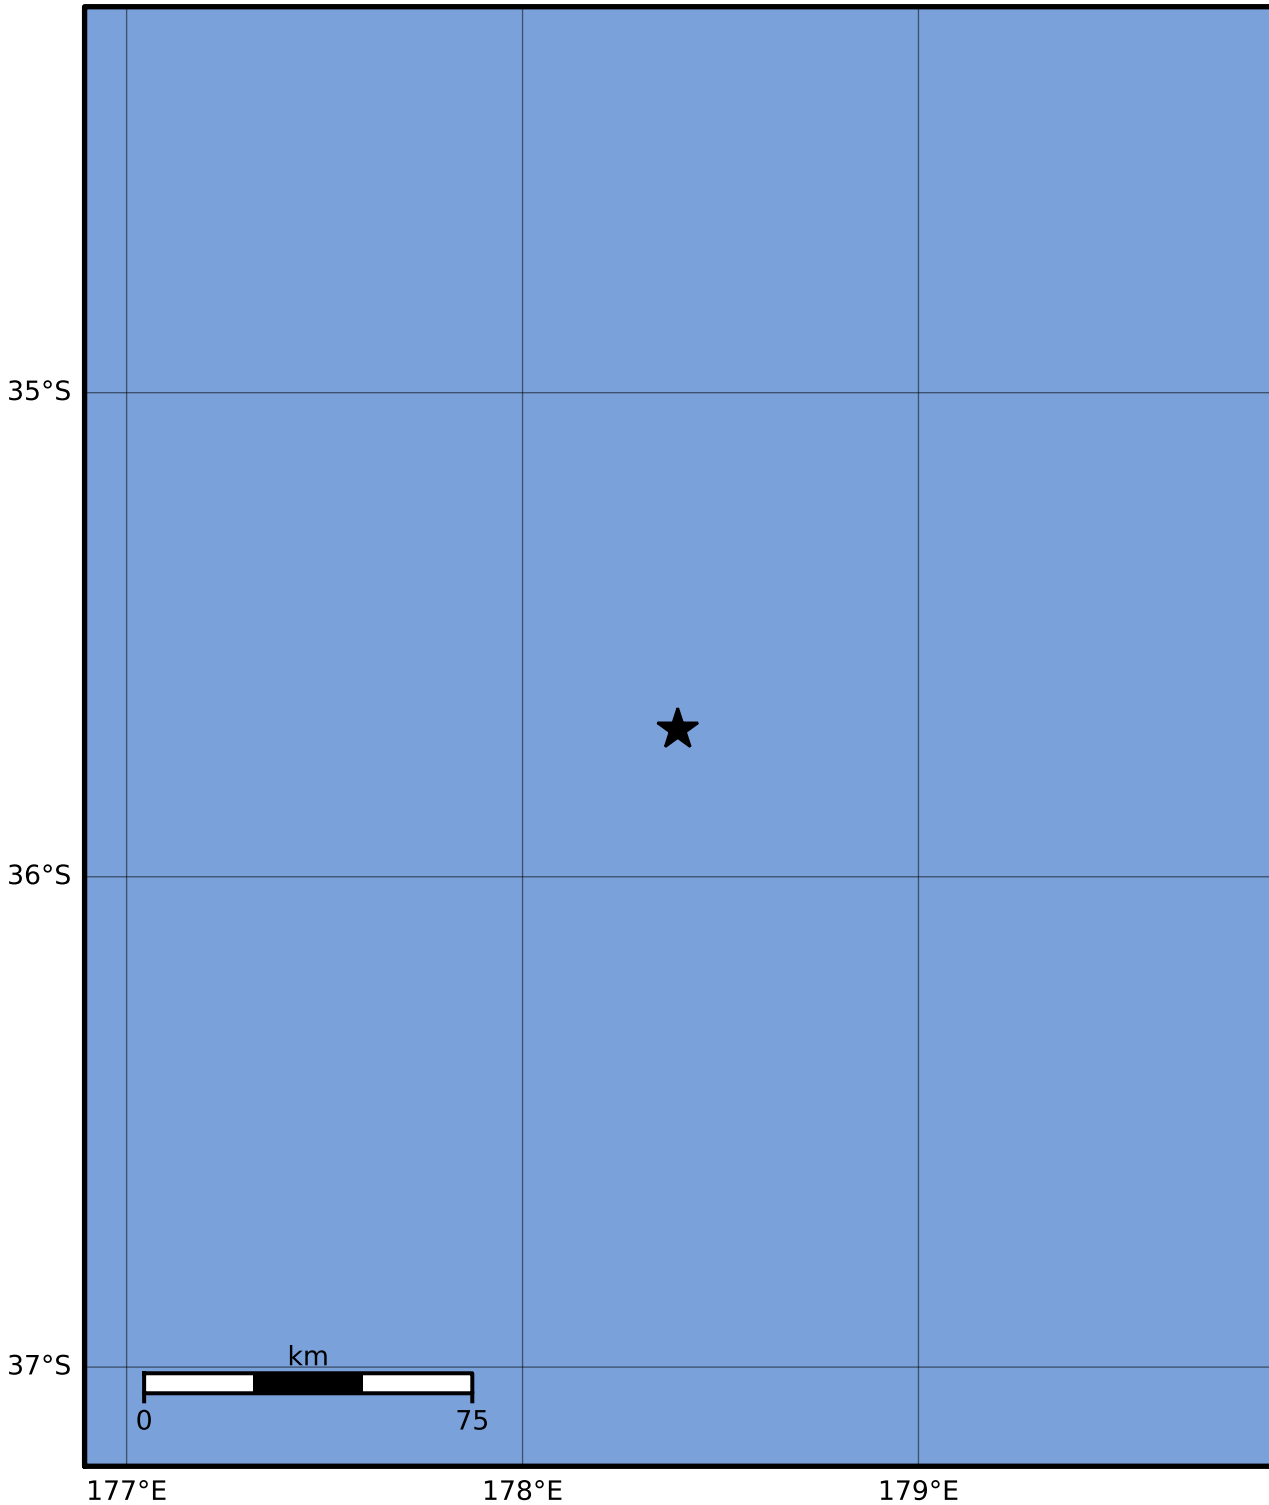

Macroseismic Intensity Map GNS Science

ShakeMap: Raukumara Plain

Sep 10, 2023 17:39:40 UTC M3.8 S35.70 E178.39 Depth: 178.0km ID:2023p683069

SHAKING	Not felt	Weak	Light	Moderate	Strong	Very strong	Severe	Violent	Extreme
DAMAGE	None	None	None	Very light	Light	Moderate	Moderate/heavy	Heavy	Very heavy
PGA(%g)	<0.0464	0.29	1.63	5.16	12.5	22.4	40.2	72.2	>129
PGV(cm/s)	<0.0215	0.125	1.04	4.31	14.5	26.4	48.3	88.4	>162
INTENSITY	I	II-III	IV	V	VI	VII	VIII	IX	X+

Scale based on Moratalla et al.(2021) and Worden et al.(2012) Version 5: Processed 2023-09-10T18:05:28Z

△ Seismic Instrument ○ Reported Intensity

★ Epicenter