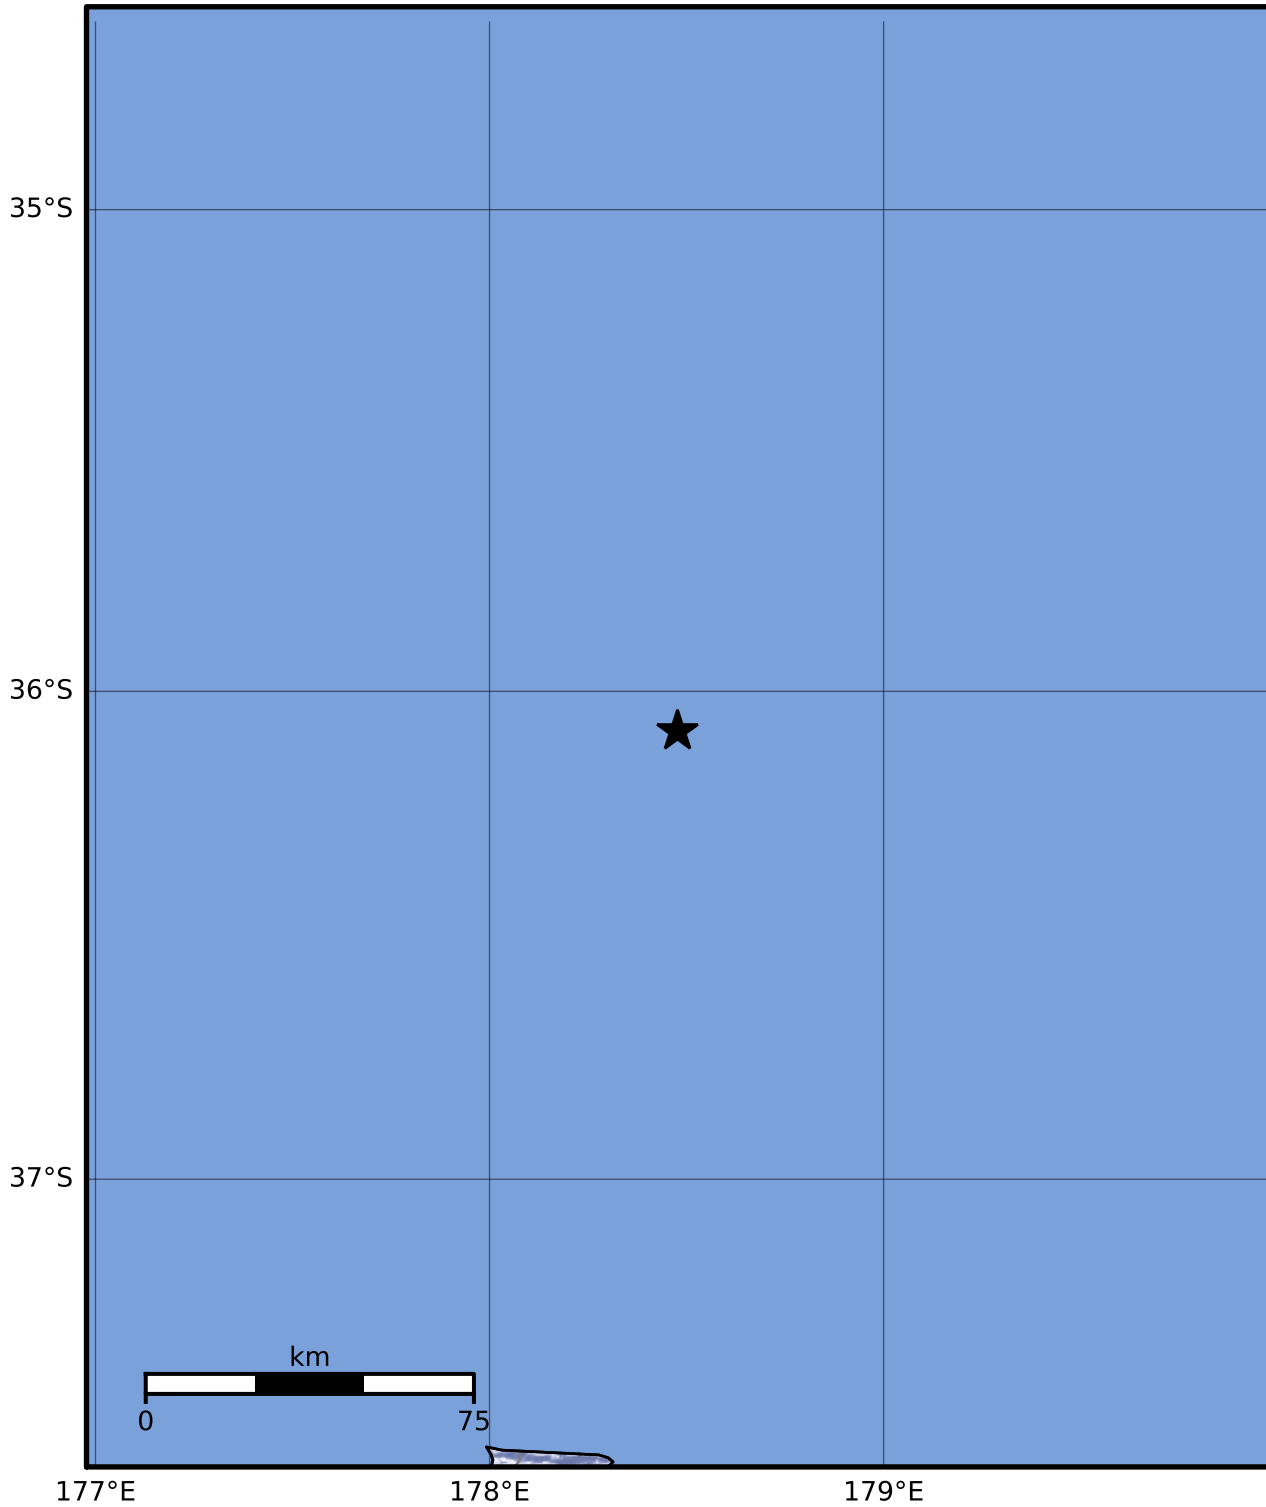

Macroseismic Intensity Map GNS Science

ShakeMap: Raukumara Plain

Sep 11, 2023 22:29:22 UTC M3.7 S36.08 E178.48 Depth: 181.8km ID:2023p686316

SHAKING	Not felt	Weak	Light	Moderate	Strong	Very strong	Severe	Violent	Extreme
DAMAGE	None	None	None	Very light	Light	Moderate	Moderate/heavy	Heavy	Very heavy
PGA(%g)	<0.0464	0.29	1.63	5.16	12.5	22.4	40.2	72.2	>129
PGV(cm/s)	<0.0215	0.125	1.04	4.31	14.5	26.4	48.3	88.4	>162
INTENSITY	I	II-III	IV	V	VI	VII	VIII	IX	X+

Scale based on Moratalla et al.(2021) and Worden et al.(2012) Version 6: Processed 2023-09-11T23:30:21Z
 Δ Seismic Instrument ○ Reported Intensity ★ Epicenter