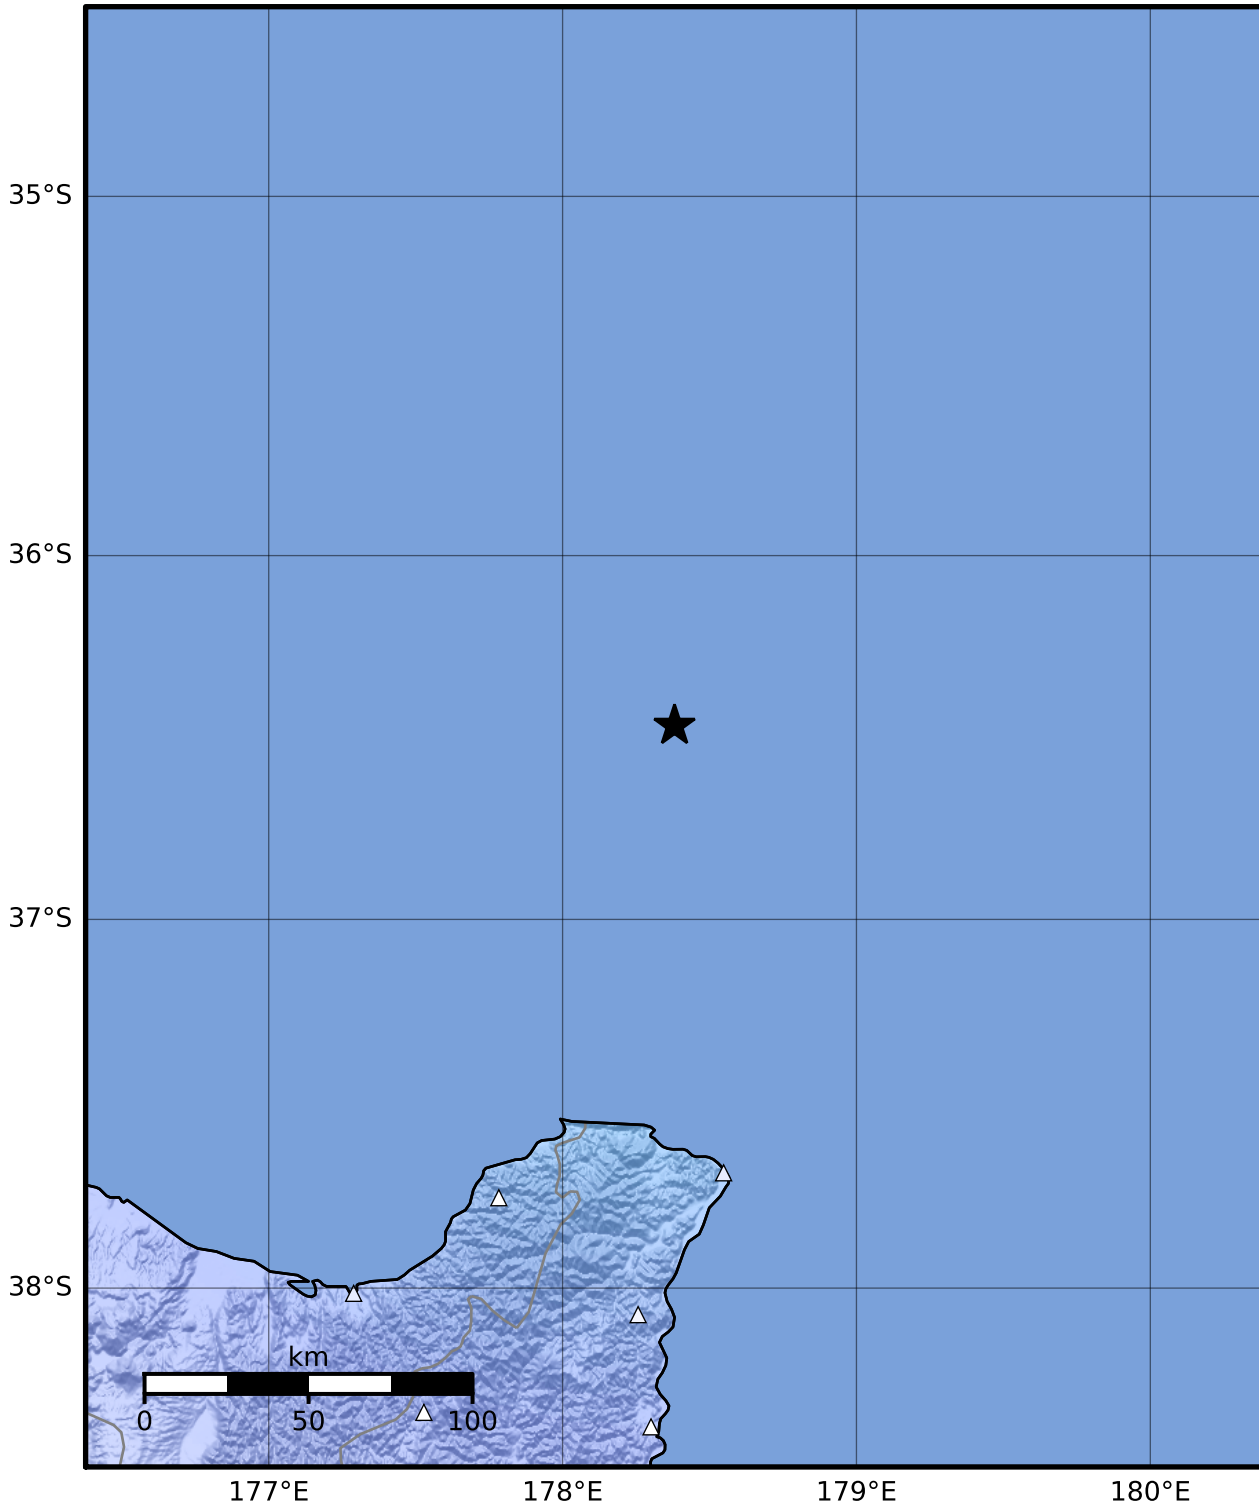

Macroseismic Intensity Map GNS Science

ShakeMap: Raukumara Plain

Sep 12, 2023 18:55:51 UTC M4.5 S36.47 E178.38 Depth: 94.2km ID:2023p688618

SHAKING	Not felt	Weak	Light	Moderate	Strong	Very strong	Severe	Violent	Extreme
DAMAGE	None	None	None	Very light	Light	Moderate	Moderate/heavy	Heavy	Very heavy
PGA(%g)	<0.0464	0.29	1.63	5.16	12.5	22.4	40.2	72.2	>129
PGV(cm/s)	<0.0215	0.125	1.04	4.31	14.5	26.4	48.3	88.4	>162
INTENSITY	I	II-III	IV	V	VI	VII	VIII	IX	X+

Scale based on Moratalla et al.(2021) and Worden et al.(2012) Version 9: Processed 2023-09-12T20:01:31Z

△ Seismic Instrument ○ Reported Intensity

★ Epicenter