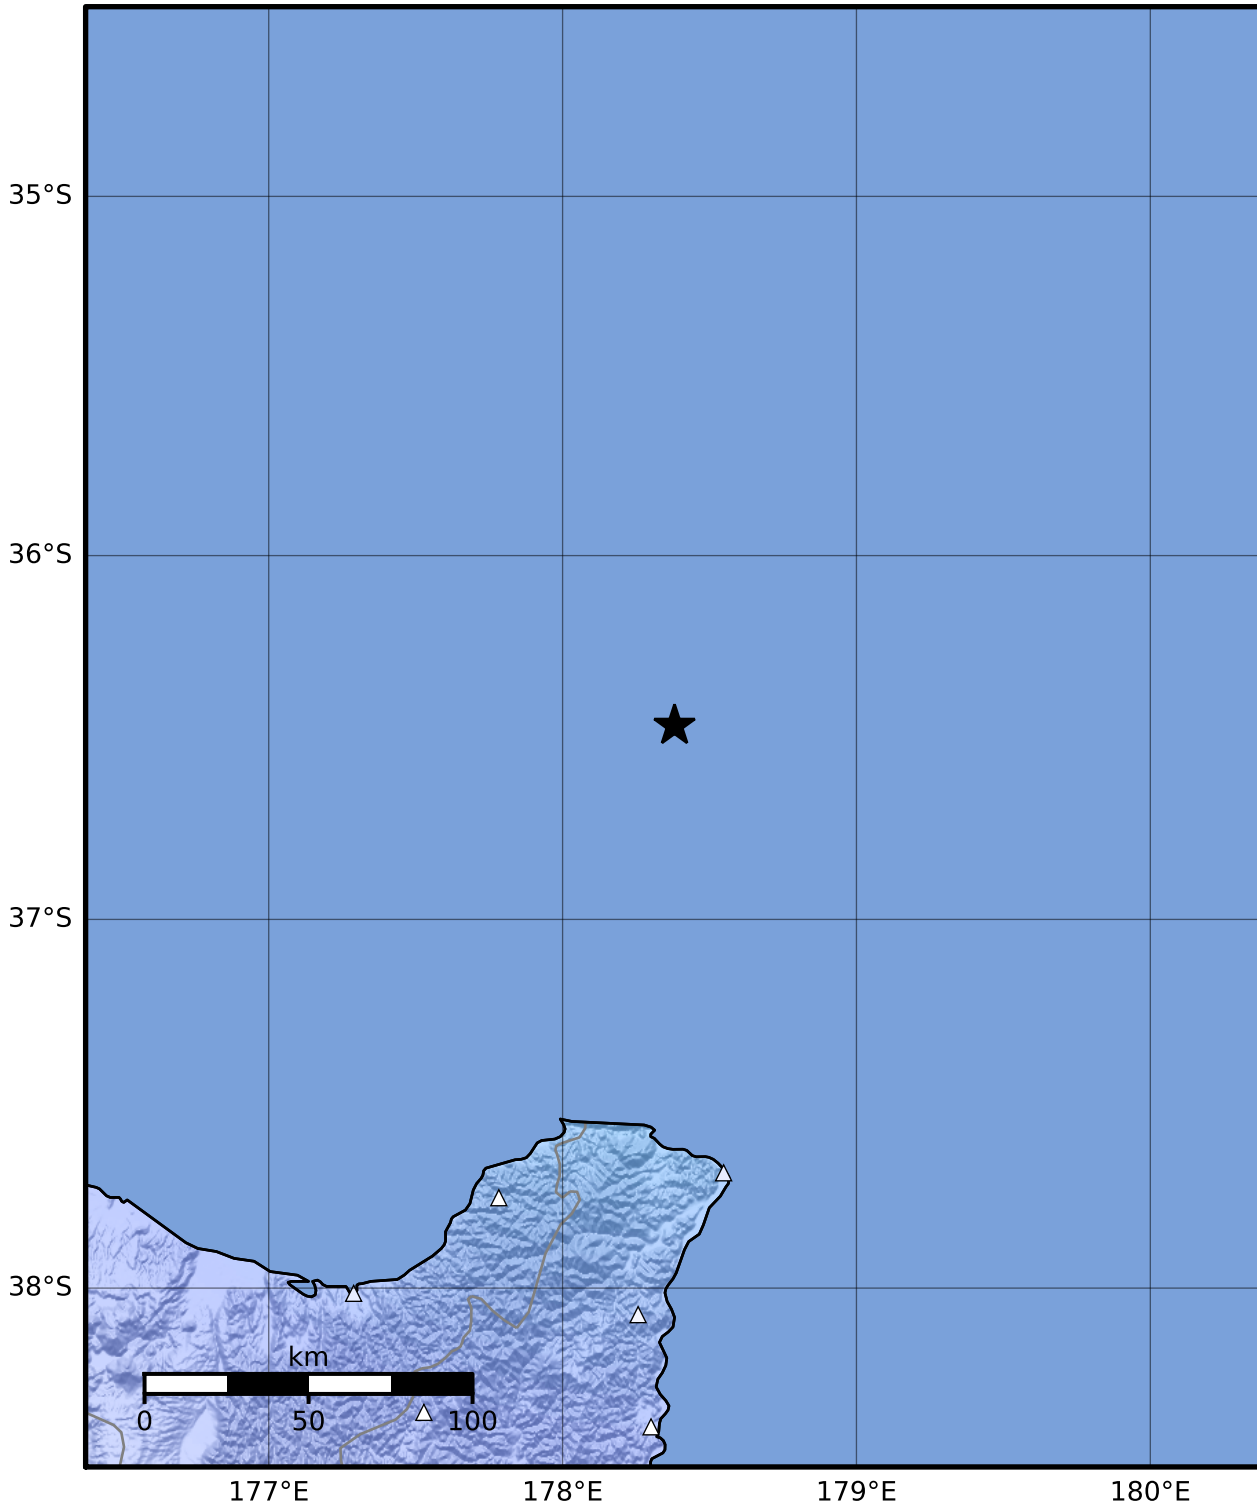

Macroseismic Intensity Map GNS Science

ShakeMap: Raukumara Plain

Sep 12, 2023 18:55:51 UTC M4.5 S36.47 E178.38 Depth: 94.2km ID:2023p688618

SHAKING	Not felt	Weak	Light	Moderate	Strong	Very strong	Severe	Violent	Extreme
DAMAGE	None	None	None	Very light	Light	Moderate	Moderate/heavy	Heavy	Very heavy
PGA(%g)	<0.0464	0.29	1.63	5.16	12.5	22.4	40.2	72.2	>129
PGV(cm/s)	<0.0215	0.125	1.04	4.31	14.5	26.4	48.3	88.4	>162
INTENSITY	I	II-III	IV	V	VI	VII	VIII	IX	X+

Scale based on Moratalla et al.(2021) and Worden et al.(2012) Version 9: Processed 2023-09-12T20:14:58Z

△ Seismic Instrument ○ Reported Intensity

★ Epicenter