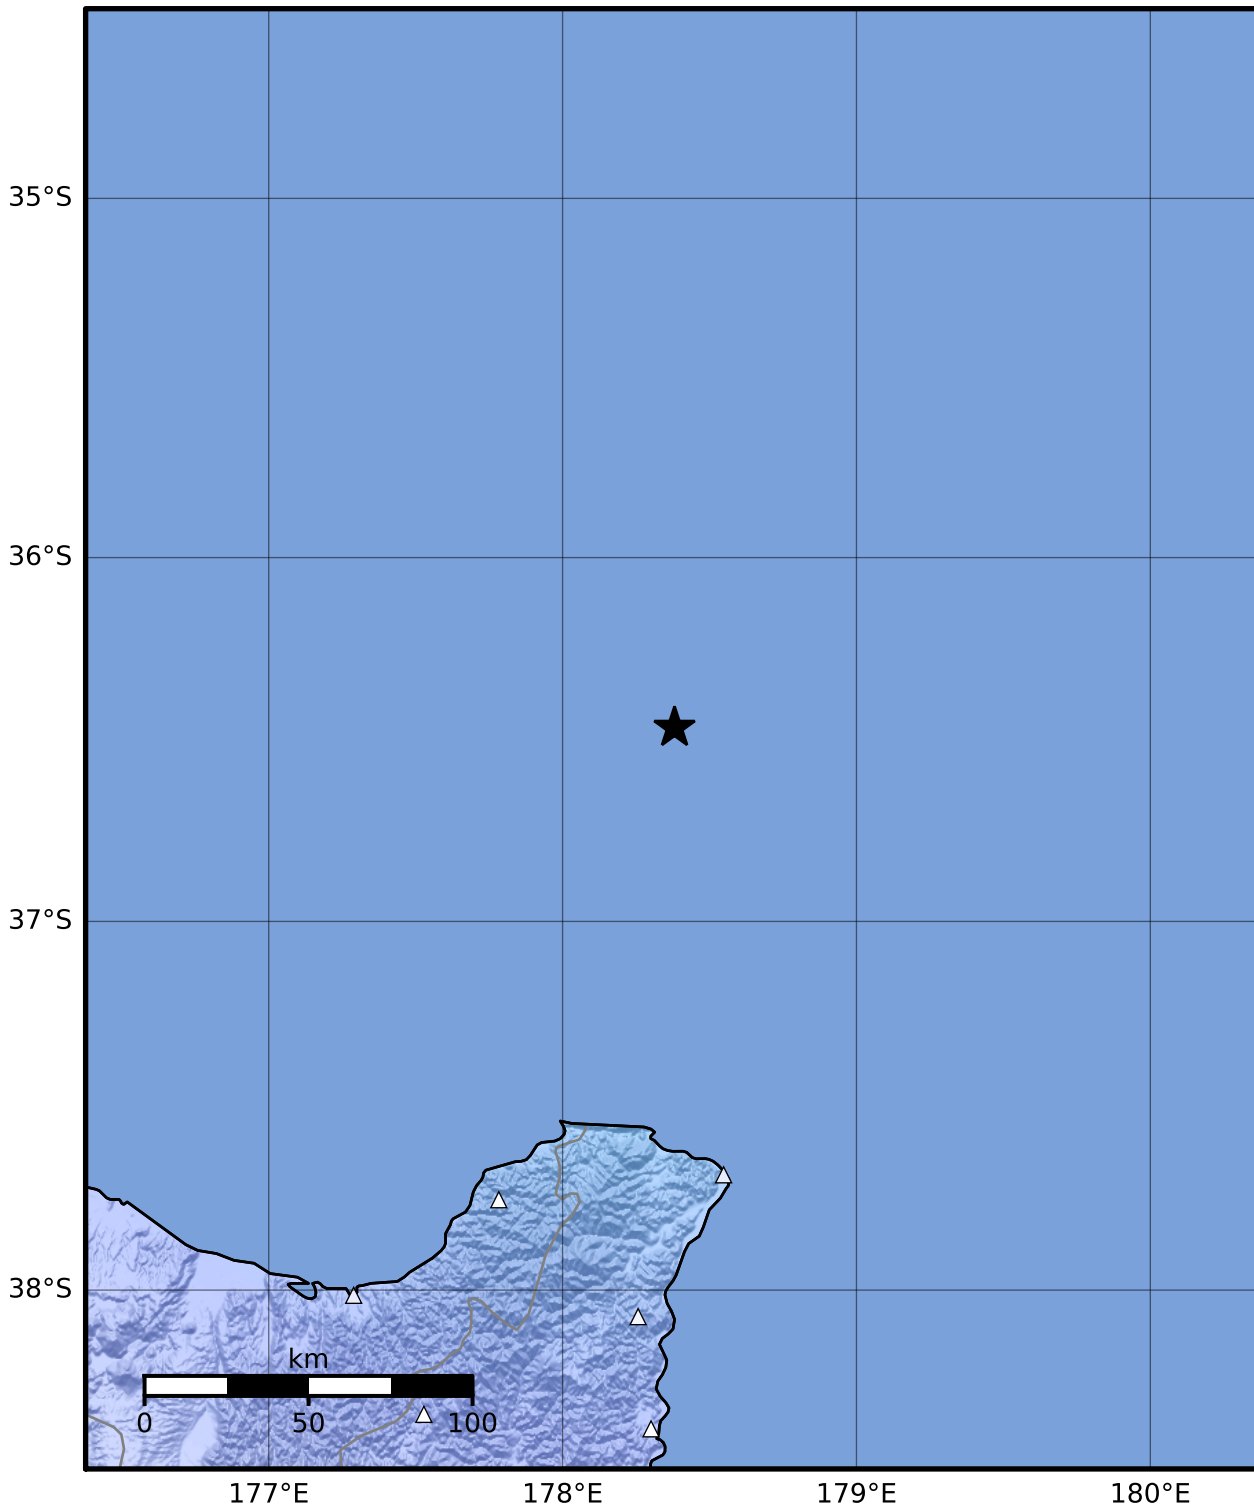

Macroseismic Intensity Map GNS Science

ShakeMap: Raukumara Plain

Sep 12, 2023 18:55:51 UTC M4.5 S36.47 E178.38 Depth: 94.2km ID:2023p688618

SHAKING	Not felt	Weak	Light	Moderate	Strong	Very strong	Severe	Violent	Extreme
DAMAGE	None	None	None	Very light	Light	Moderate	Moderate/heavy	Heavy	Very heavy
PGA(%g)	<0.0464	0.29	1.63	5.16	12.5	22.4	40.2	72.2	>129
PGV(cm/s)	<0.0215	0.125	1.04	4.31	14.5	26.4	48.3	88.4	>162
INTENSITY	I	II-III	IV	V	VI	VII	VIII	IX	X+

Scale based on Moratalla et al.(2021) and Worden et al.(2012) Version 19: Processed 2023-09-13T18:56:44Z

△ Seismic Instrument ○ Reported Intensity

★ Epicenter