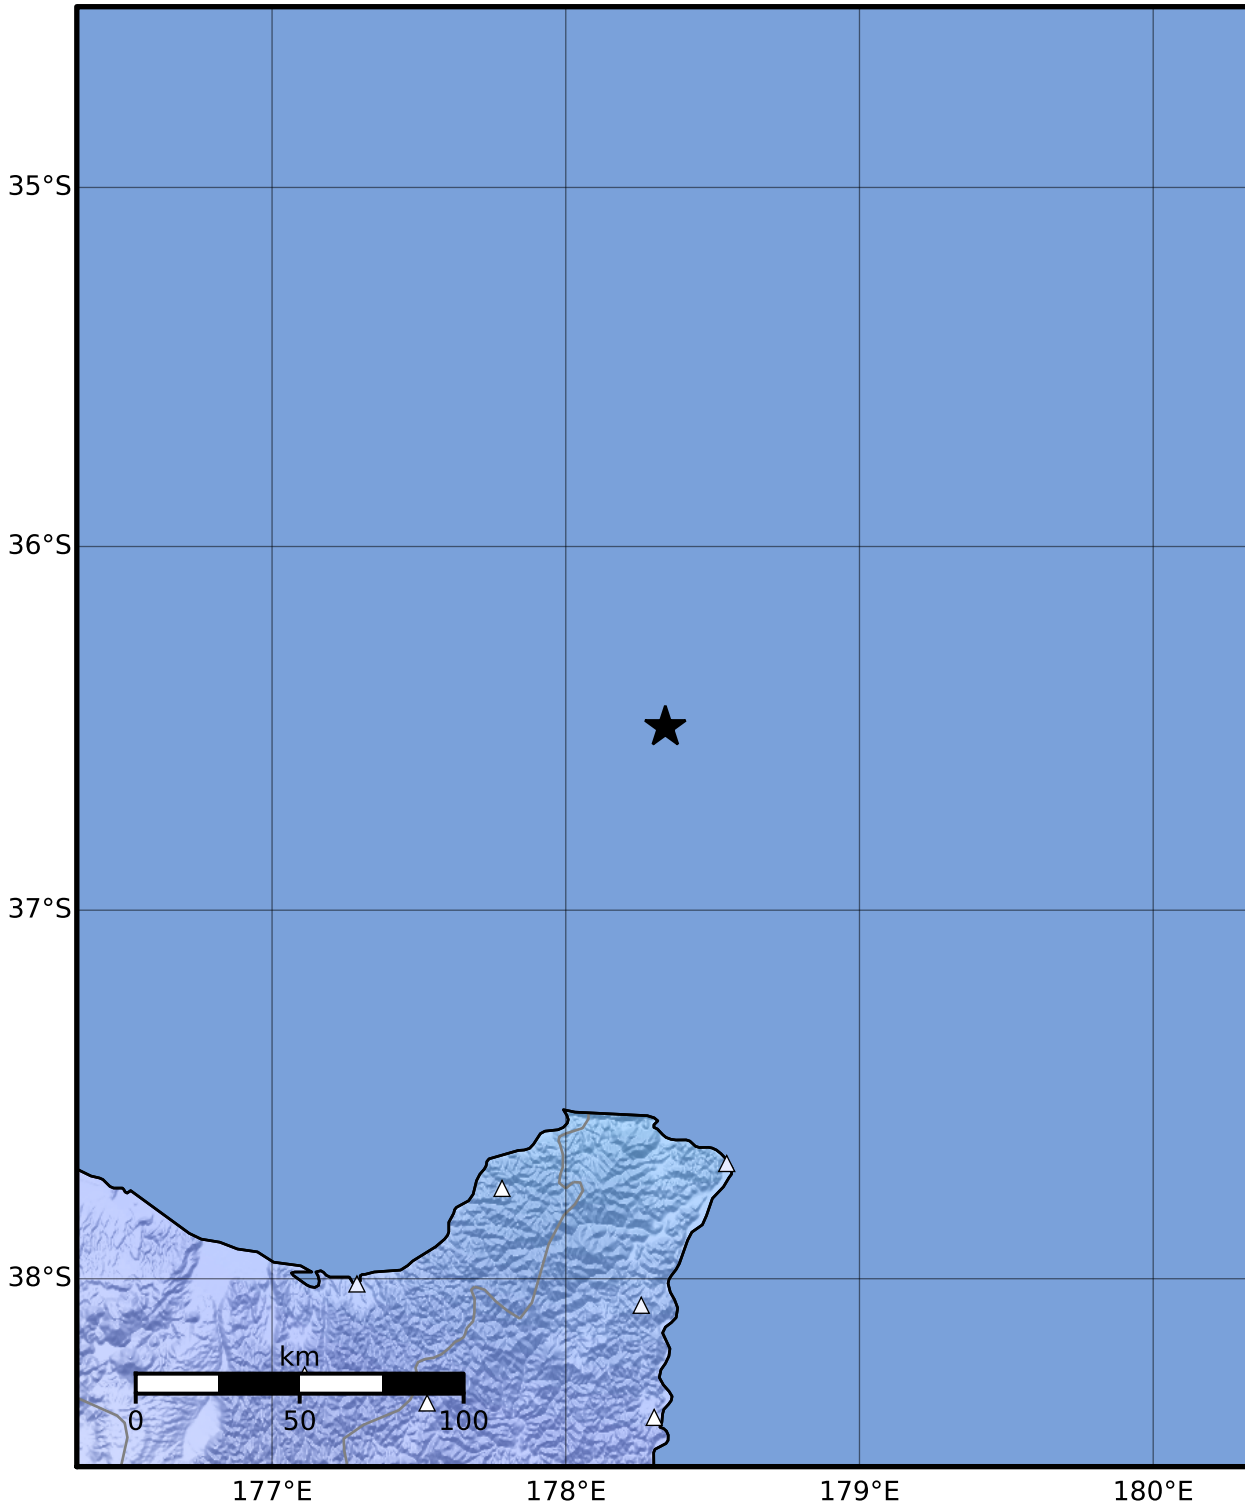

Macroseismic Intensity Map GNS Science

ShakeMap: Raukumara Plain

Sep 12, 2023 18:55:51 UTC M4.5 S36.50 E178.34 Depth: 95.1km ID:2023p688618

SHAKING	Not felt	Weak	Light	Moderate	Strong	Very strong	Severe	Violent	Extreme
DAMAGE	None	None	None	Very light	Light	Moderate	Moderate/heavy	Heavy	Very heavy
PGA(%g)	<0.0464	0.29	1.63	5.16	12.5	22.4	40.2	72.2	>129
PGV(cm/s)	<0.0215	0.125	1.04	4.31	14.5	26.4	48.3	88.4	>162
INTENSITY	I	II-III	IV	V	VI	VII	VIII	IX	X+

Scale based on Moratalla et al.(2021) and Worden et al.(2012) Version 21: Processed 2023-10-02T22:52:18Z

△ Seismic Instrument ○ Reported Intensity

★ Epicenter