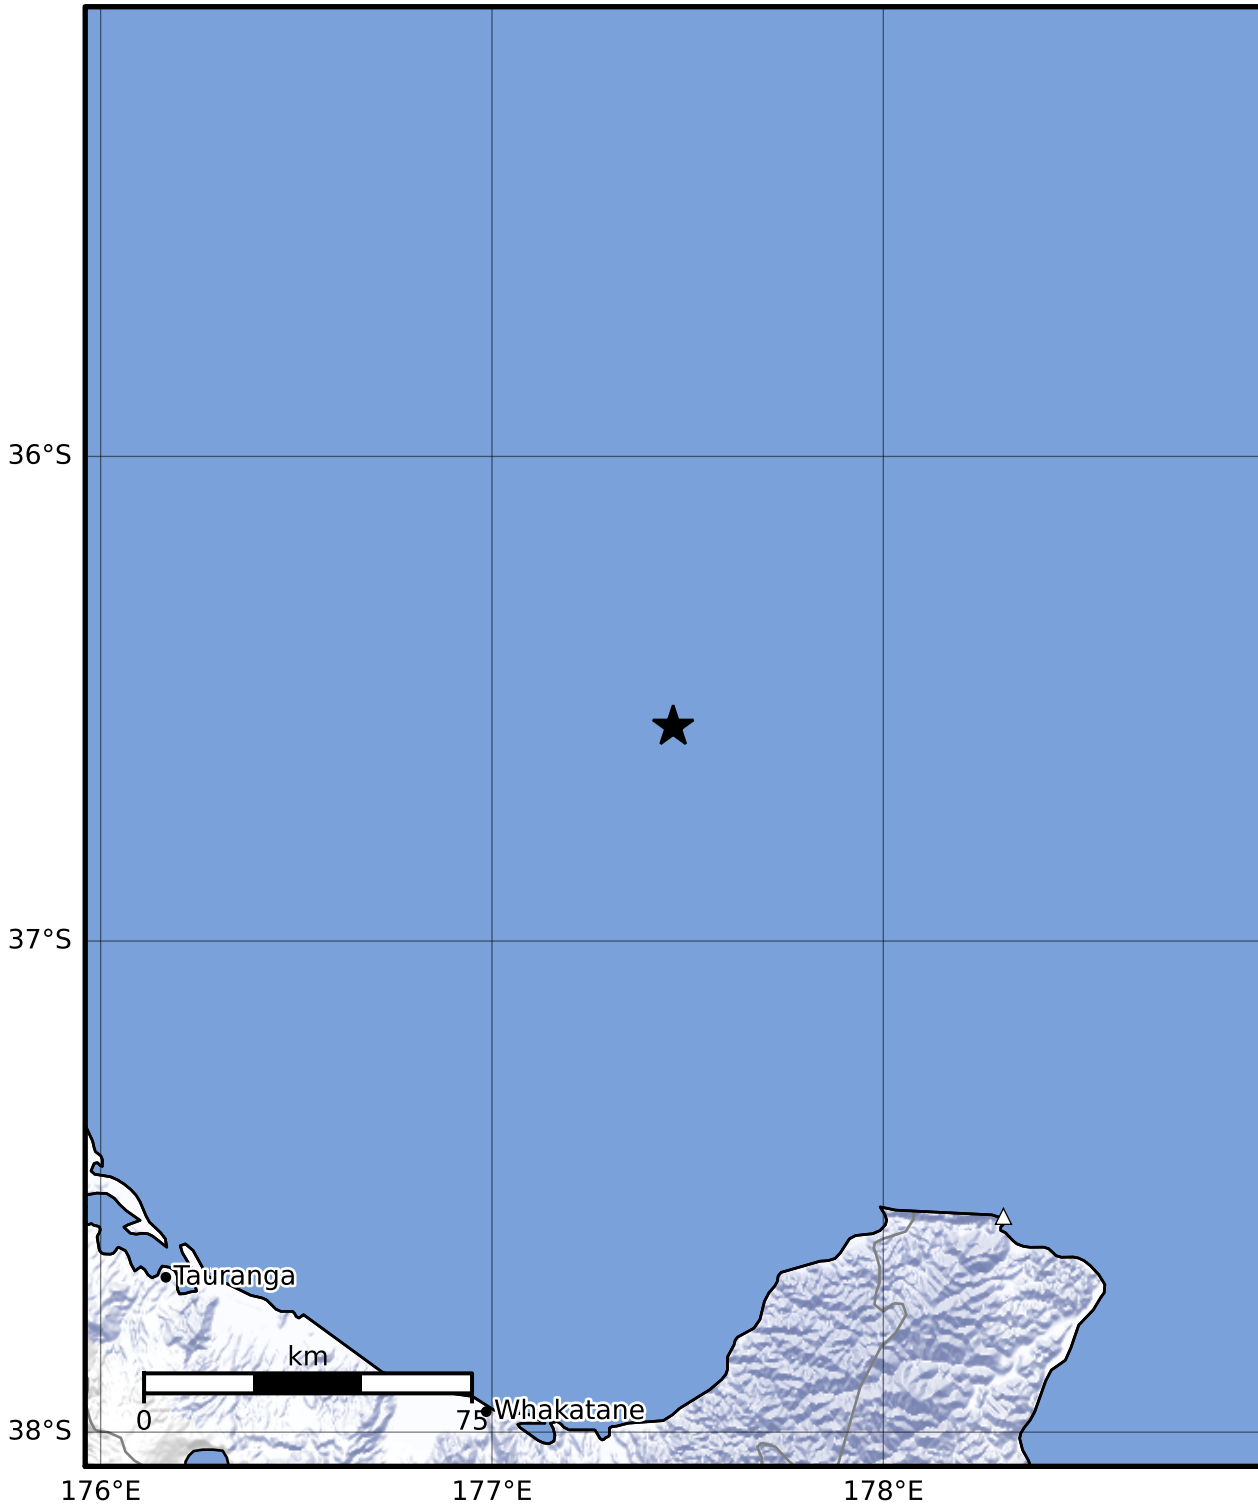

Macroseismic Intensity Map GNS Science

ShakeMap: Raukumara Plain

Sep 17, 2023 16:23:23 UTC M3.7 S36.56 E177.46 Depth: 229.1km ID:2023p701845

SHAKING	Not felt	Weak	Light	Moderate	Strong	Very strong	Severe	Violent	Extreme
DAMAGE	None	None	None	Very light	Light	Moderate	Moderate/heavy	Heavy	Very heavy
PGA(%g)	<0.0464	0.29	1.63	5.16	12.5	22.4	40.2	72.2	>129
PGV(cm/s)	<0.0215	0.125	1.04	4.31	14.5	26.4	48.3	88.4	>162
INTENSITY	I	II-III	IV	V	VI	VII	VIII	IX	X+

Scale based on Moratalla et al.(2021) and Worden et al.(2012) Version 5: Processed 2023-09-17T22:24:12Z

△ Seismic Instrument ○ Reported Intensity ★ Epicenter