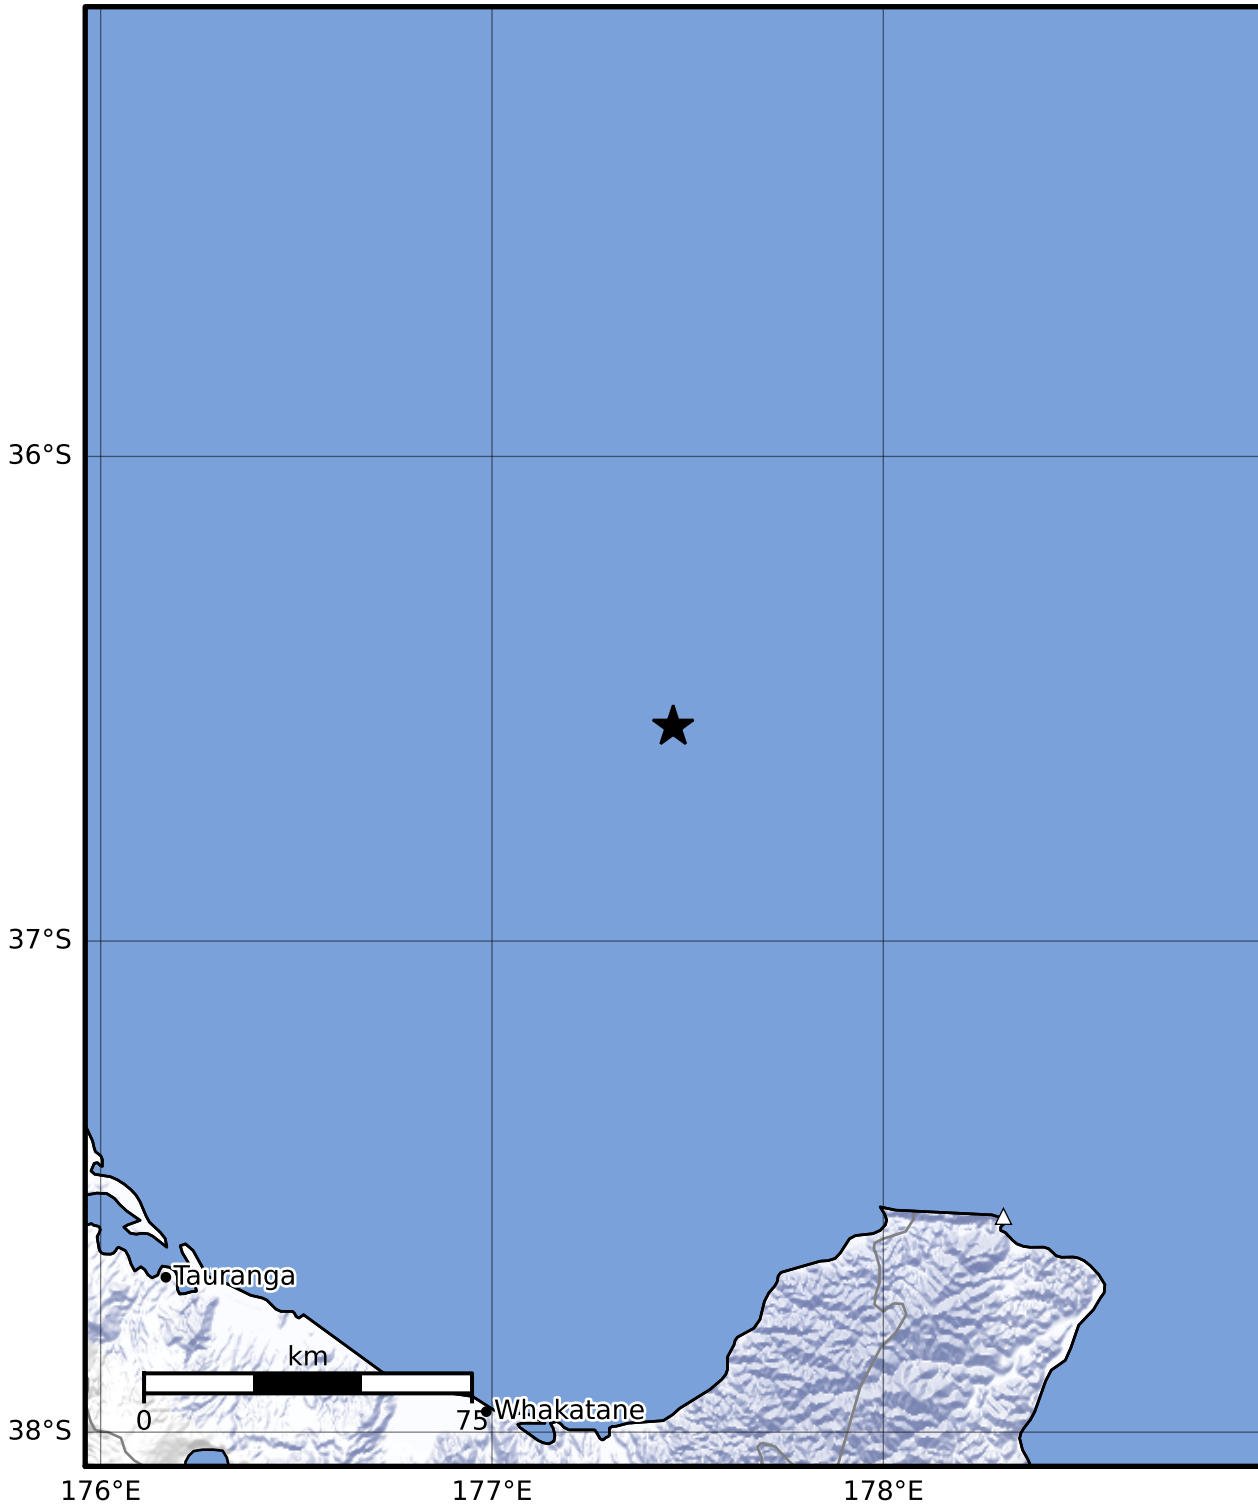

Macroseismic Intensity Map GNS Science

ShakeMap: Raukumara Plain

Sep 17, 2023 16:23:23 UTC M3.7 S36.56 E177.46 Depth: 229.1km ID:2023p701845

SHAKING	Not felt	Weak	Light	Moderate	Strong	Very strong	Severe	Violent	Extreme
DAMAGE	None	None	None	Very light	Light	Moderate	Moderate/heavy	Heavy	Very heavy
PGA(%g)	<0.0464	0.29	1.63	5.16	12.5	22.4	40.2	72.2	>129
PGV(cm/s)	<0.0215	0.125	1.04	4.31	14.5	26.4	48.3	88.4	>162
INTENSITY	I	II-III	IV	V	VI	VII	VIII	IX	X+

Scale based on Moratalla et al.(2021) and Worden et al.(2012) Version 6: Processed 2023-09-18T16:24:12Z

△ Seismic Instrument ○ Reported Intensity

★ Epicenter