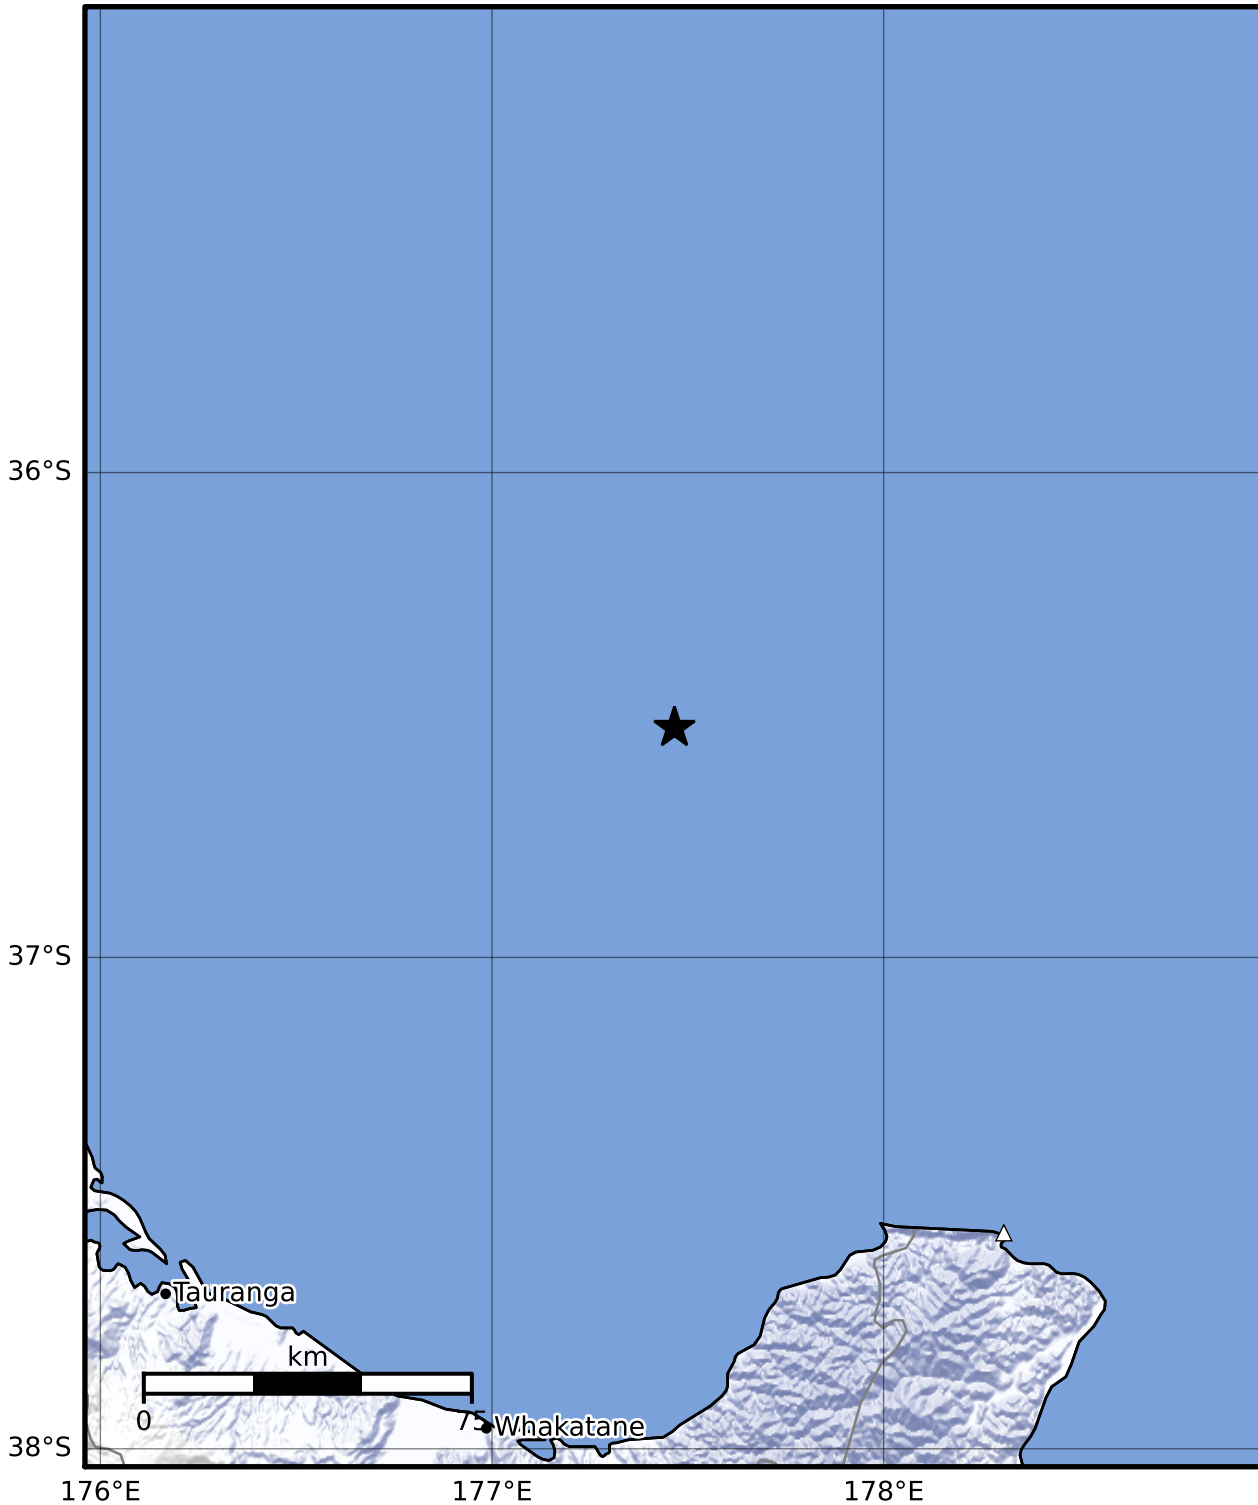

Macroseismic Intensity Map GNS Science

ShakeMap: Raukumara Plain

Sep 17, 2023 16:23:23 UTC M3.7 S36.53 E177.47 Depth: 226.8km ID:2023p701845

SHAKING	Not felt	Weak	Light	Moderate	Strong	Very strong	Severe	Violent	Extreme
DAMAGE	None	None	None	Very light	Light	Moderate	Moderate/heavy	Heavy	Very heavy
PGA(%g)	<0.0464	0.29	1.63	5.16	12.5	22.4	40.2	72.2	>129
PGV(cm/s)	<0.0215	0.125	1.04	4.31	14.5	26.4	48.3	88.4	>162
INTENSITY	I	II-III	IV	V	VI	VII	VIII	IX	X+

Scale based on Moratalla et al.(2021) and Worden et al.(2012) Version 8: Processed 2023-10-04T03:14:56Z
 Δ Seismic Instrument ○ Reported Intensity ★ Epicenter