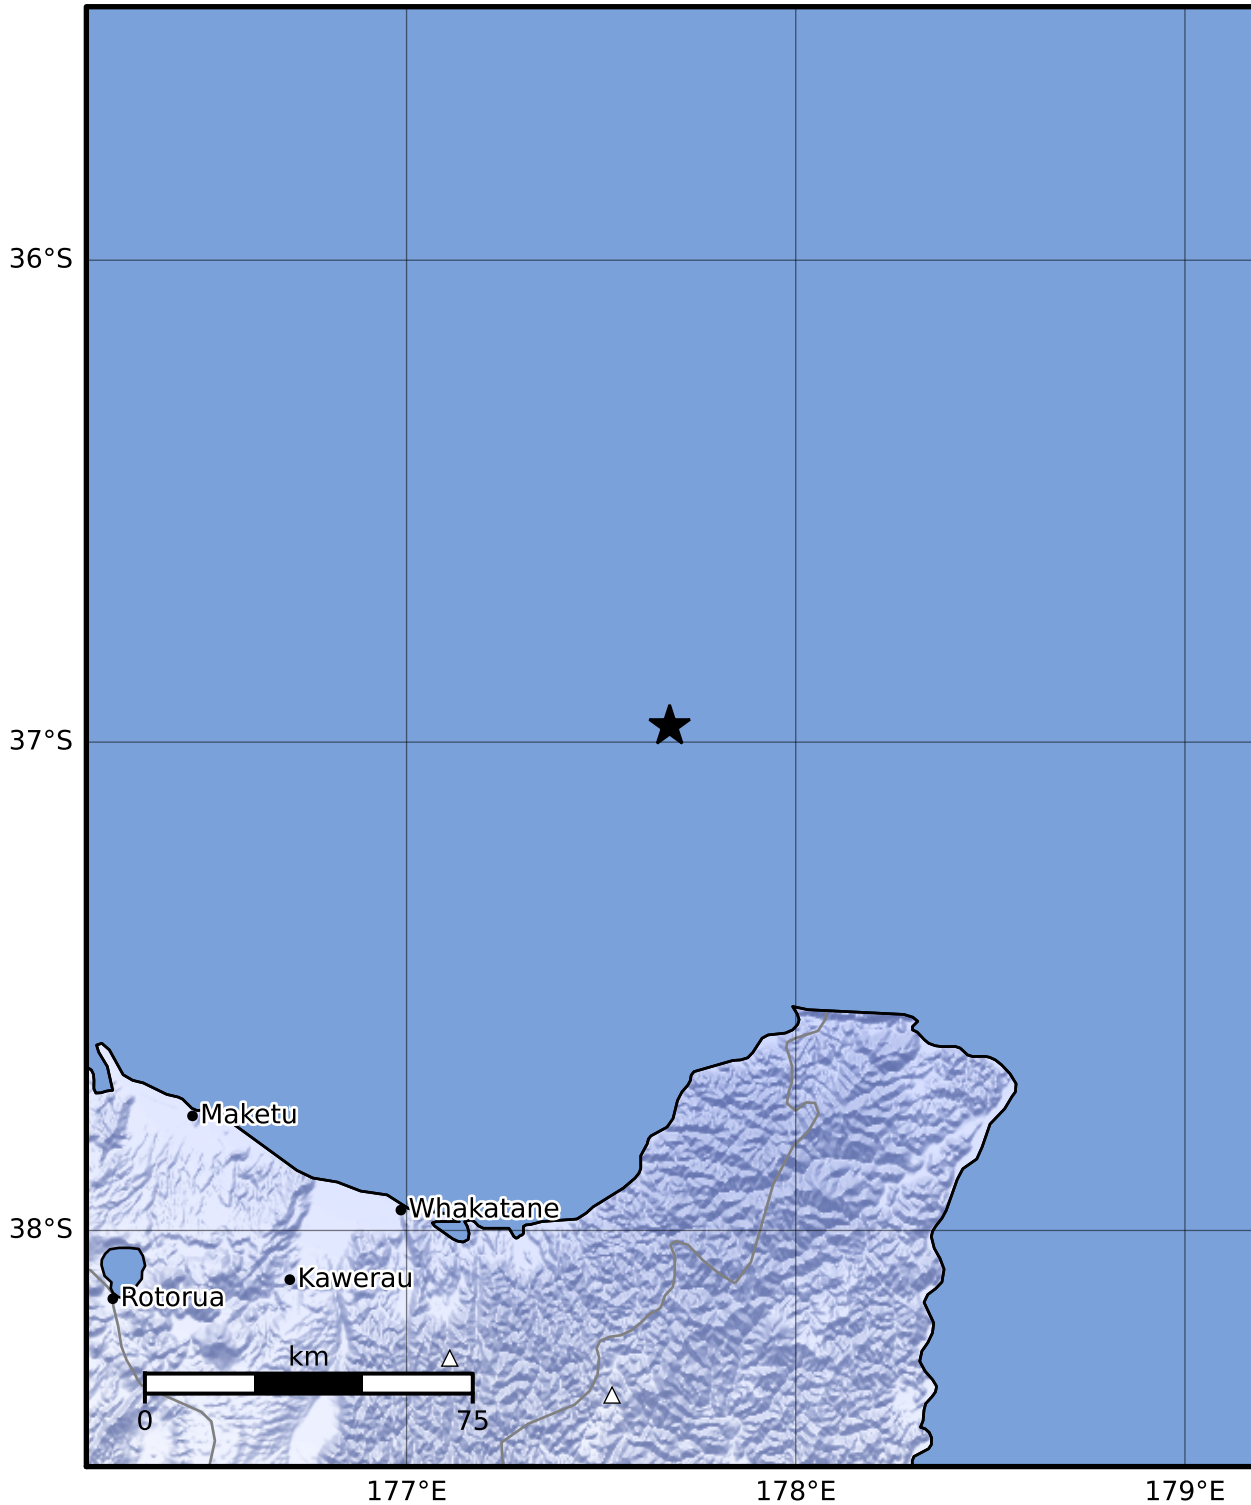

Macroseismic Intensity Map GNS Science

ShakeMap: Raukumara Plain

Sep 23, 2023 10:59:57 UTC M3.7 S36.97 E177.68 Depth: 135.3km ID:2023p717454

SHAKING	Not felt	Weak	Light	Moderate	Strong	Very strong	Severe	Violent	Extreme
DAMAGE	None	None	None	Very light	Light	Moderate	Moderate/heavy	Heavy	Very heavy
PGA(%g)	<0.0464	0.29	1.63	5.16	12.5	22.4	40.2	72.2	>129
PGV(cm/s)	<0.0215	0.125	1.04	4.31	14.5	26.4	48.3	88.4	>162
INTENSITY	I	II-III	IV	V	VI	VII	VIII	IX	X+

Scale based on Moratalla et al.(2021) and Worden et al.(2012) Version 4: Processed 2023-09-23T11:31:47Z

△ Seismic Instrument ○ Reported Intensity

★ Epicenter