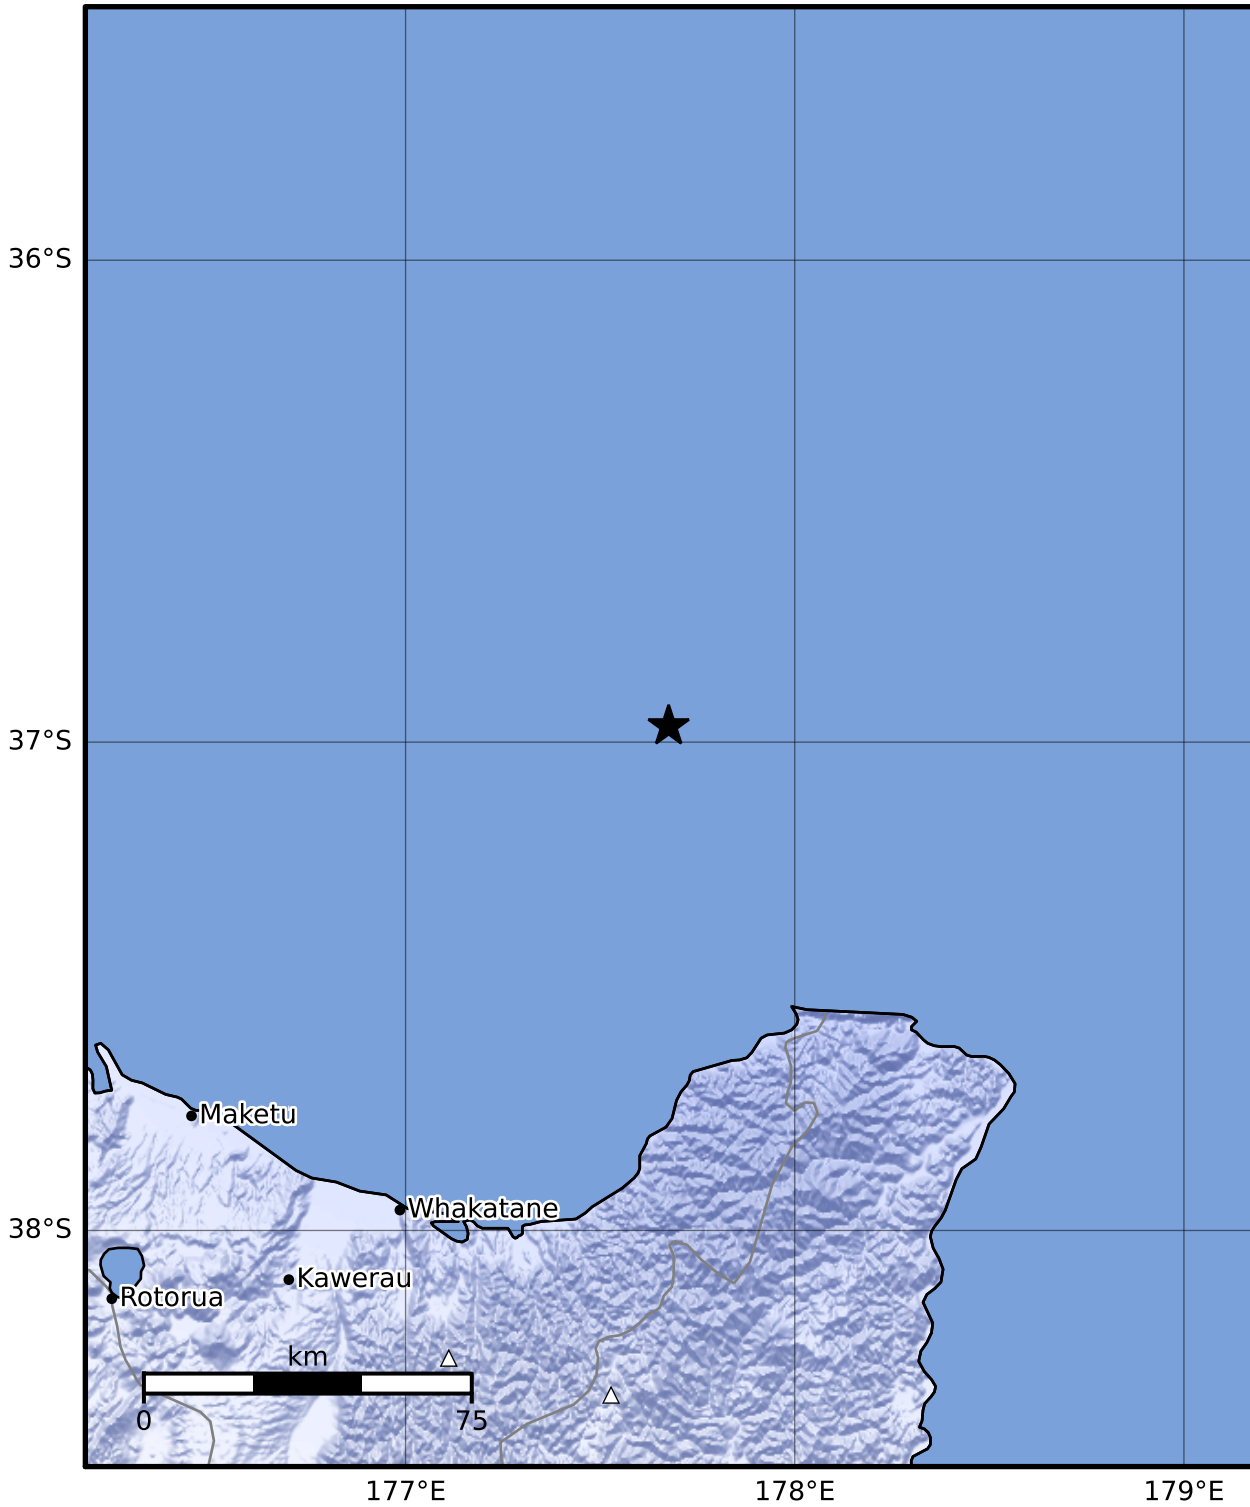

Macroseismic Intensity Map GNS Science

ShakeMap: Raukumara Plain

Sep 23, 2023 10:59:57 UTC M3.7 S36.97 E177.68 Depth: 135.3km ID:2023p717454

SHAKING	Not felt	Weak	Light	Moderate	Strong	Very strong	Severe	Violent	Extreme
DAMAGE	None	None	None	Very light	Light	Moderate	Moderate/heavy	Heavy	Very heavy
PGA(%g)	<0.0464	0.29	1.63	5.16	12.5	22.4	40.2	72.2	>129
PGV(cm/s)	<0.0215	0.125	1.04	4.31	14.5	26.4	48.3	88.4	>162
INTENSITY	I	II-III	IV	V	VI	VII	VIII	IX	X+

Scale based on Moratalla et al.(2021) and Worden et al.(2012) Version 9: Processed 2023-09-24T11:00:48Z

△ Seismic Instrument ○ Reported Intensity ★ Epicenter