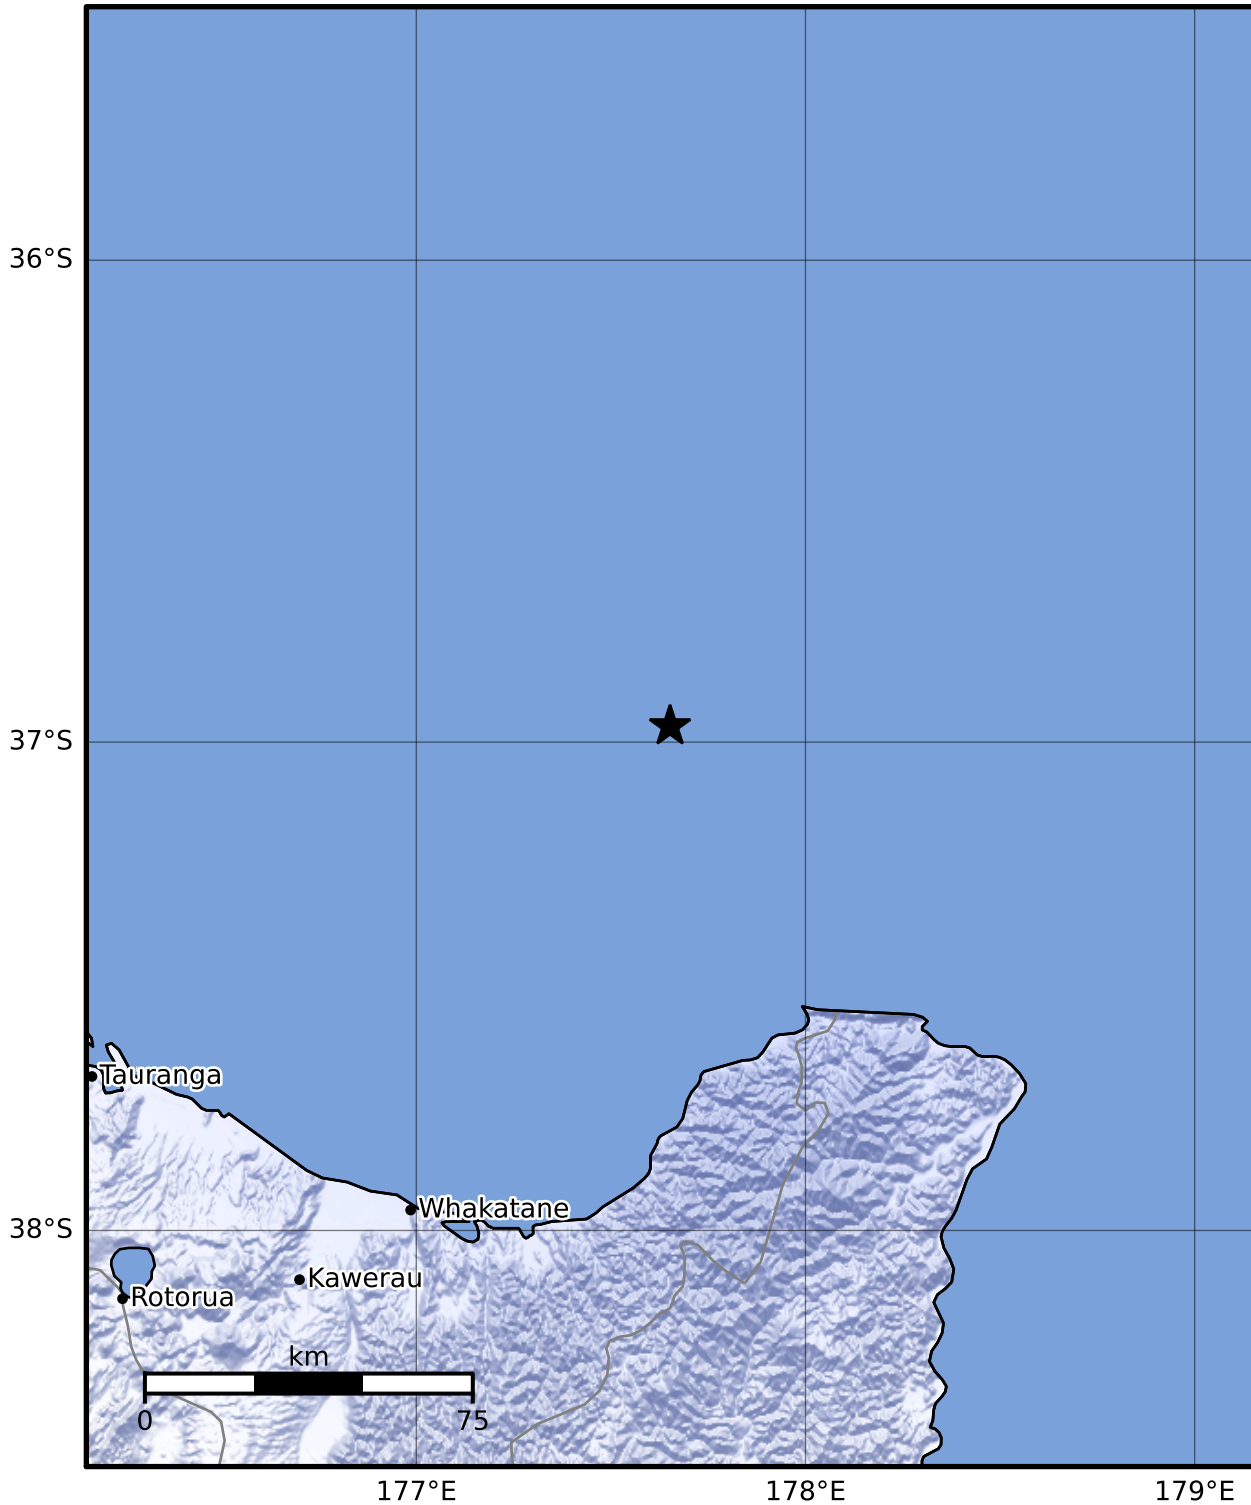

Macroseismic Intensity Map GNS Science

ShakeMap: Raukumara Plain

Sep 23, 2023 11:06:43 UTC M3.5 S36.97 E177.65 Depth: 133.8km ID:2023p717467

SHAKING	Not felt	Weak	Light	Moderate	Strong	Very strong	Severe	Violent	Extreme
DAMAGE	None	None	None	Very light	Light	Moderate	Moderate/heavy	Heavy	Very heavy
PGA(%g)	<0.0464	0.29	1.63	5.16	12.5	22.4	40.2	72.2	>129
PGV(cm/s)	<0.0215	0.125	1.04	4.31	14.5	26.4	48.3	88.4	>162
INTENSITY	I	II-III	IV	V	VI	VII	VIII	IX	X+

Scale based on Moratalla et al.(2021) and Worden et al.(2012) Version 1: Processed 2023-09-28T22:34:03Z

△ Seismic Instrument ○ Reported Intensity

★ Epicenter