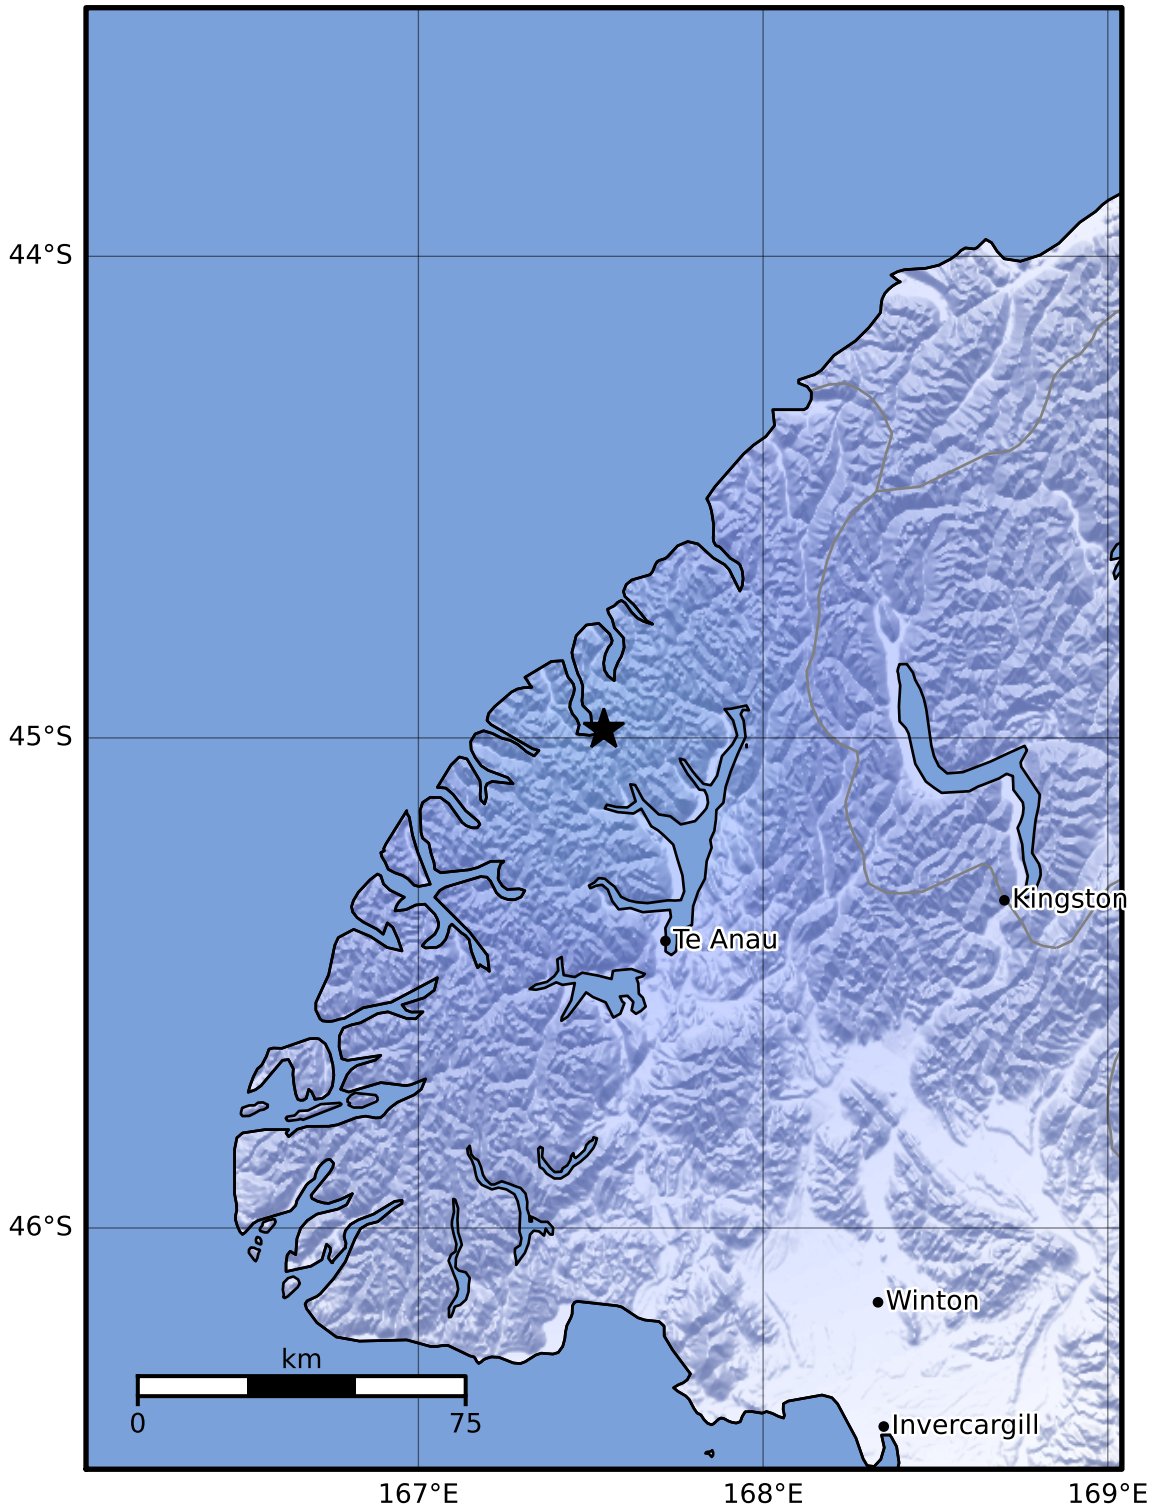

Macroseismic Intensity Map GNS Science

ShakeMap: Fiordland

Sep 26, 2023 17:28:34 UTC M3.4 S44.98 E167.54 Depth: 80.4km ID:2023p726292

SHAKING	Not felt	Weak	Light	Moderate	Strong	Very strong	Severe	Violent	Extreme
DAMAGE	None	None	None	Very light	Light	Moderate	Moderate/heavy	Heavy	Very heavy
PGA(%g)	<0.0464	0.29	1.63	5.16	12.5	22.4	40.2	72.2	>129
PGV(cm/s)	<0.0215	0.125	1.04	4.31	14.5	26.4	48.3	88.4	>162
INTENSITY	I	II-III	IV	V	VI	VII	VIII	IX	X+

Scale based on Moratalla et al.(2021) and Worden et al.(2012) Version 1: Processed 2023-09-26T17:31:19Z

△ Seismic Instrument ○ Reported Intensity

★ Epicenter