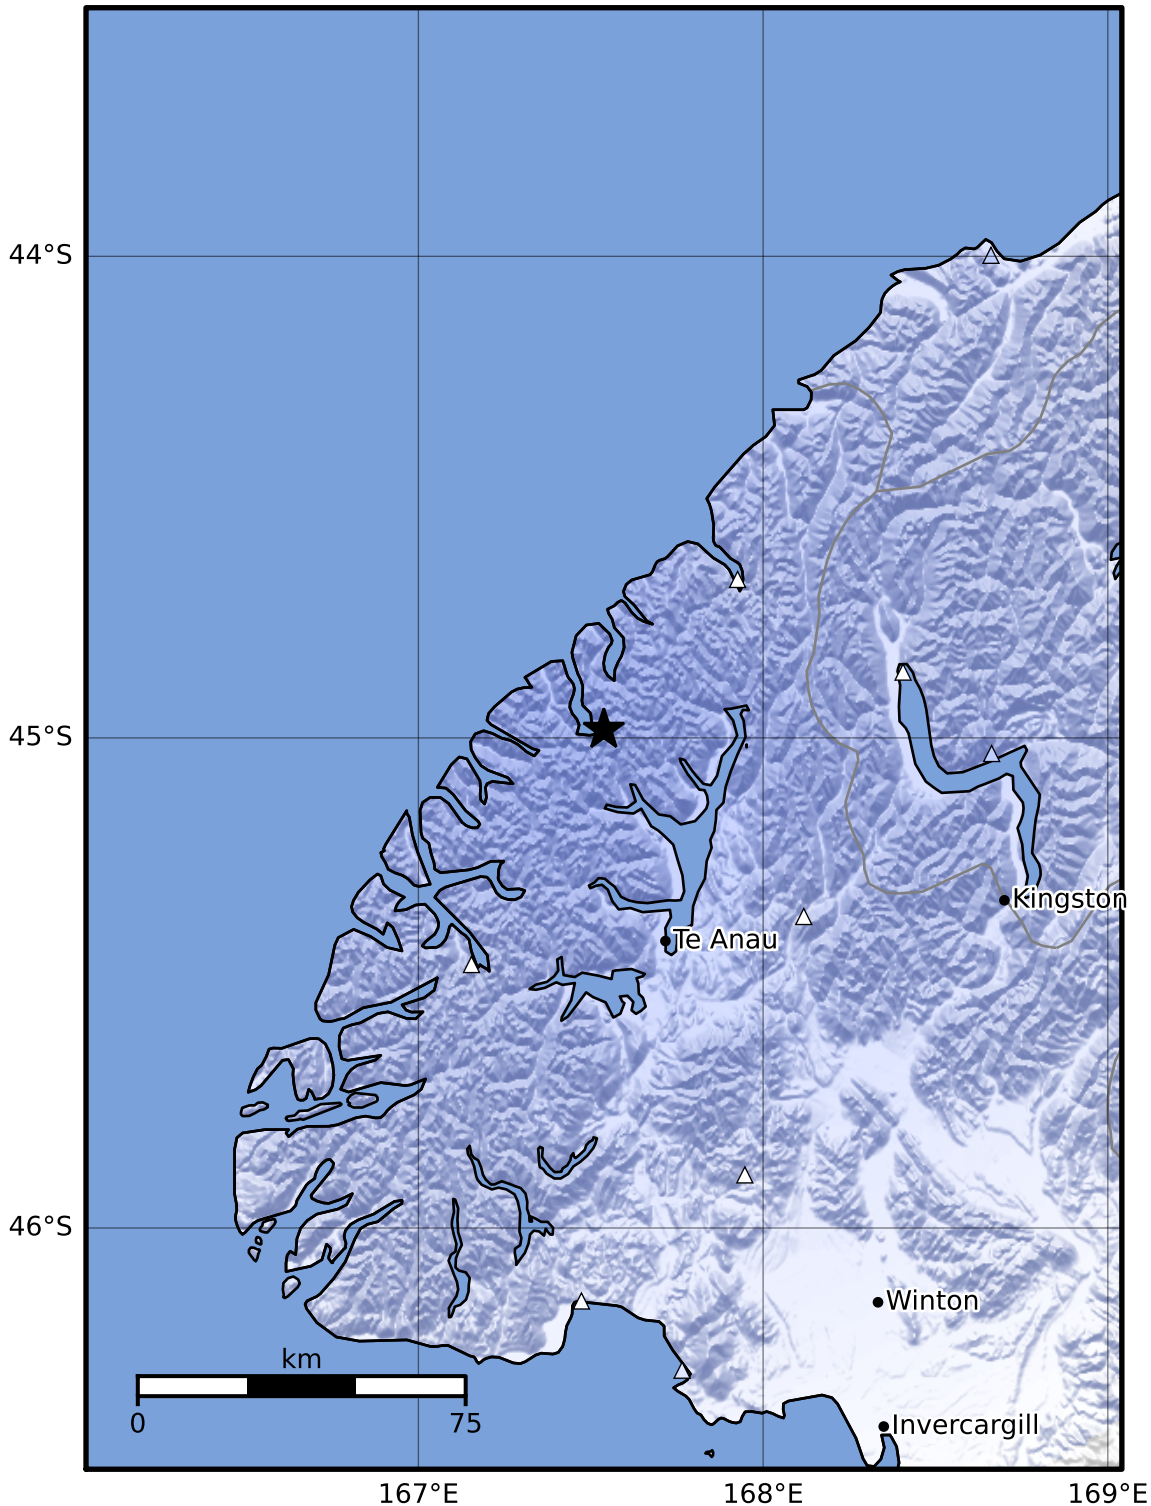

Macroseismic Intensity Map GNS Science

ShakeMap: Fiordland

Sep 26, 2023 17:28:34 UTC M3.4 S44.98 E167.54 Depth: 80.4km ID:2023p726292

SHAKING	Not felt	Weak	Light	Moderate	Strong	Very strong	Severe	Violent	Extreme
DAMAGE	None	None	None	Very light	Light	Moderate	Moderate/heavy	Heavy	Very heavy
PGA(%g)	<0.0464	0.29	1.63	5.16	12.5	22.4	40.2	72.2	>129
PGV(cm/s)	<0.0215	0.125	1.04	4.31	14.5	26.4	48.3	88.4	>162
INTENSITY	I	II-III	IV	V	VI	VII	VIII	IX	X+

Scale based on Moratalla et al.(2021) and Worden et al.(2012) Version 2: Processed 2023-09-26T17:37:15Z

△ Seismic Instrument ○ Reported Intensity

★ Epicenter