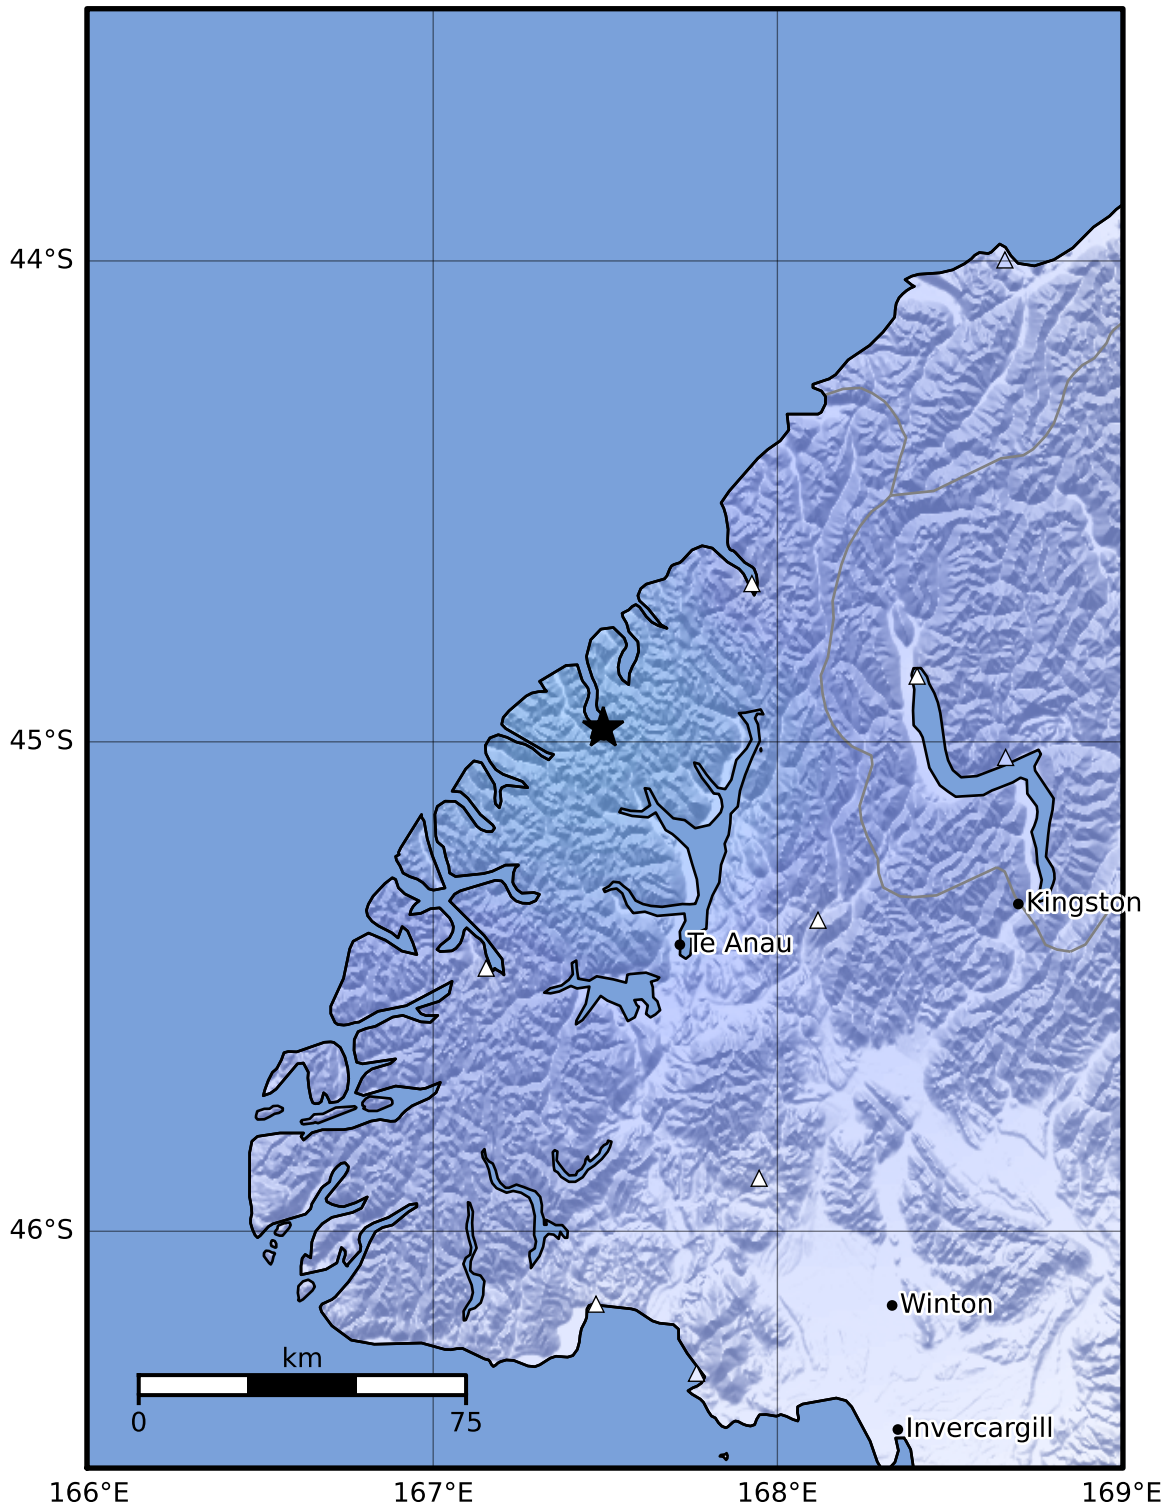

Macroseismic Intensity Map GNS Science

ShakeMap: Fiordland

Sep 26, 2023 17:28:35 UTC M3.8 S44.97 E167.49 Depth: 73.2km ID:2023p726292

SHAKING	Not felt	Weak	Light	Moderate	Strong	Very strong	Severe	Violent	Extreme
DAMAGE	None	None	None	Very light	Light	Moderate	Moderate/heavy	Heavy	Very heavy
PGA(%g)	<0.0464	0.29	1.63	5.16	12.5	22.4	40.2	72.2	>129
PGV(cm/s)	<0.0215	0.125	1.04	4.31	14.5	26.4	48.3	88.4	>162
INTENSITY	I	II-III	IV	V	VI	VII	VIII	IX	X+

Scale based on Moratalla et al.(2021) and Worden et al.(2012) Version 7: Processed 2023-09-26T18:09:07Z

△ Seismic Instrument ○ Reported Intensity

★ Epicenter