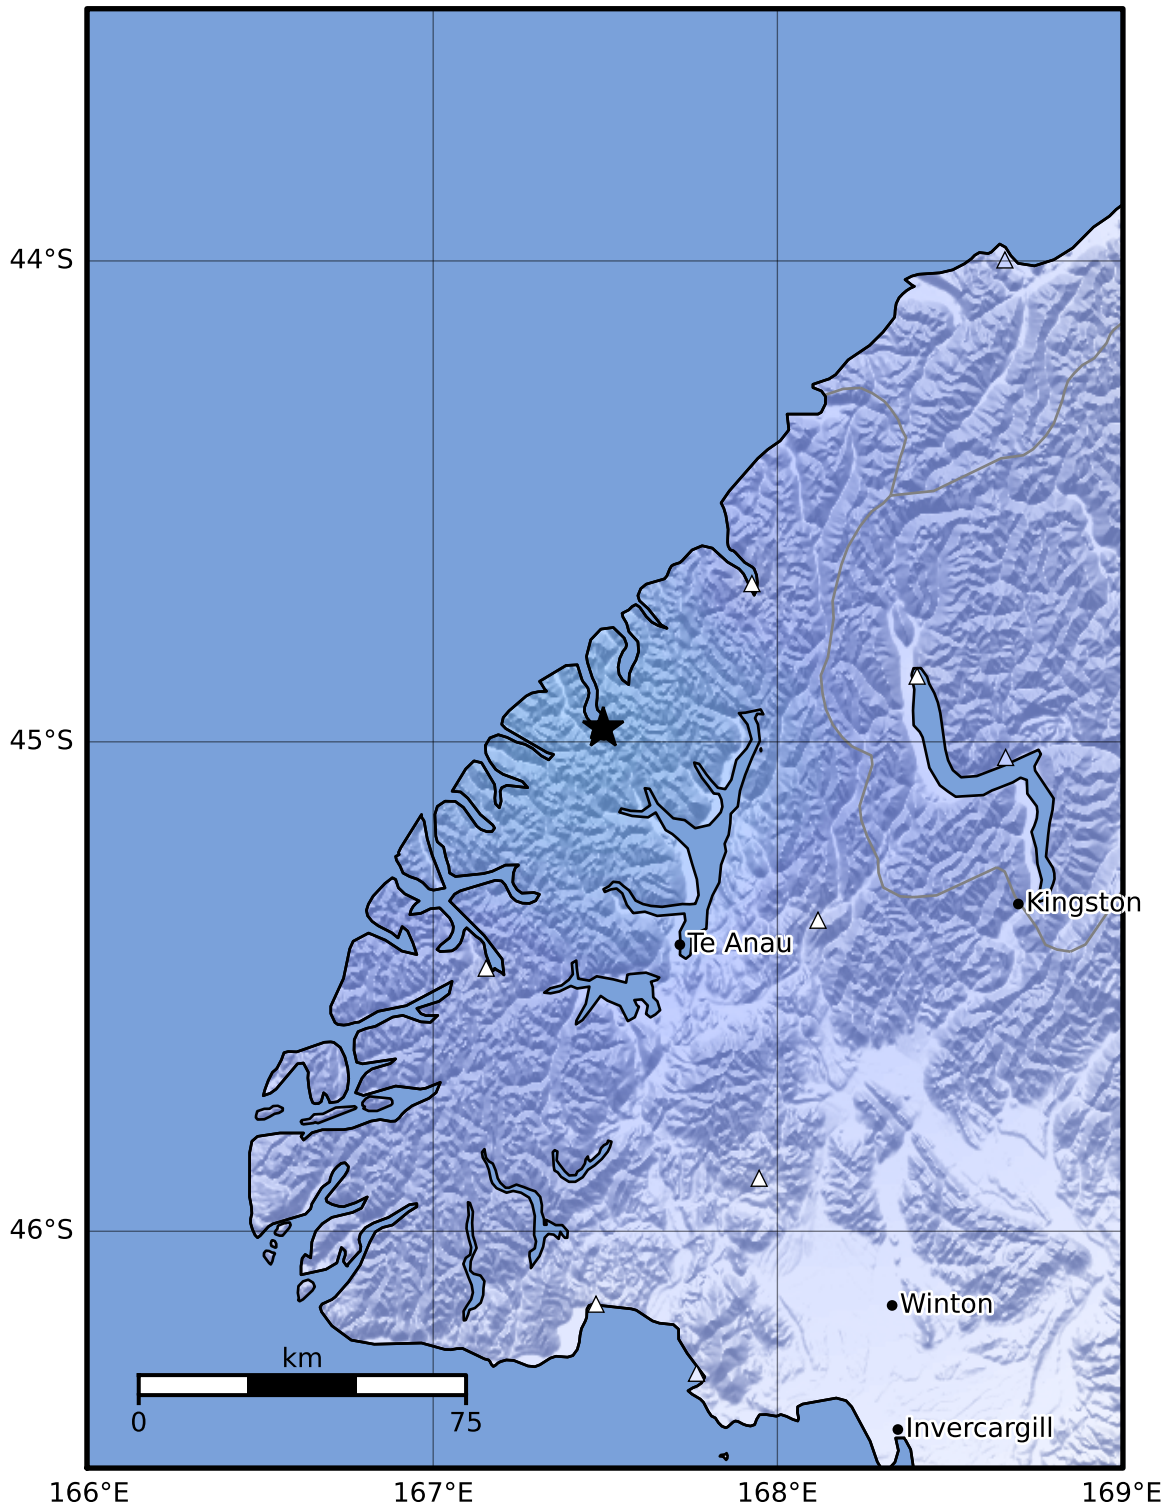

Macroseismic Intensity Map GNS Science

ShakeMap: Fiordland

Sep 26, 2023 17:28:35 UTC M3.8 S44.97 E167.49 Depth: 73.2km ID:2023p726292

SHAKING	Not felt	Weak	Light	Moderate	Strong	Very strong	Severe	Violent	Extreme
DAMAGE	None	None	None	Very light	Light	Moderate	Moderate/heavy	Heavy	Very heavy
PGA(%g)	<0.0464	0.29	1.63	5.16	12.5	22.4	40.2	72.2	>129
PGV(cm/s)	<0.0215	0.125	1.04	4.31	14.5	26.4	48.3	88.4	>162
INTENSITY	I	II-III	IV	V	VI	VII	VIII	IX	X+

Scale based on Moratalla et al.(2021) and Worden et al.(2012) Version 8: Processed 2023-09-26T18:29:25Z

△ Seismic Instrument ○ Reported Intensity

★ Epicenter