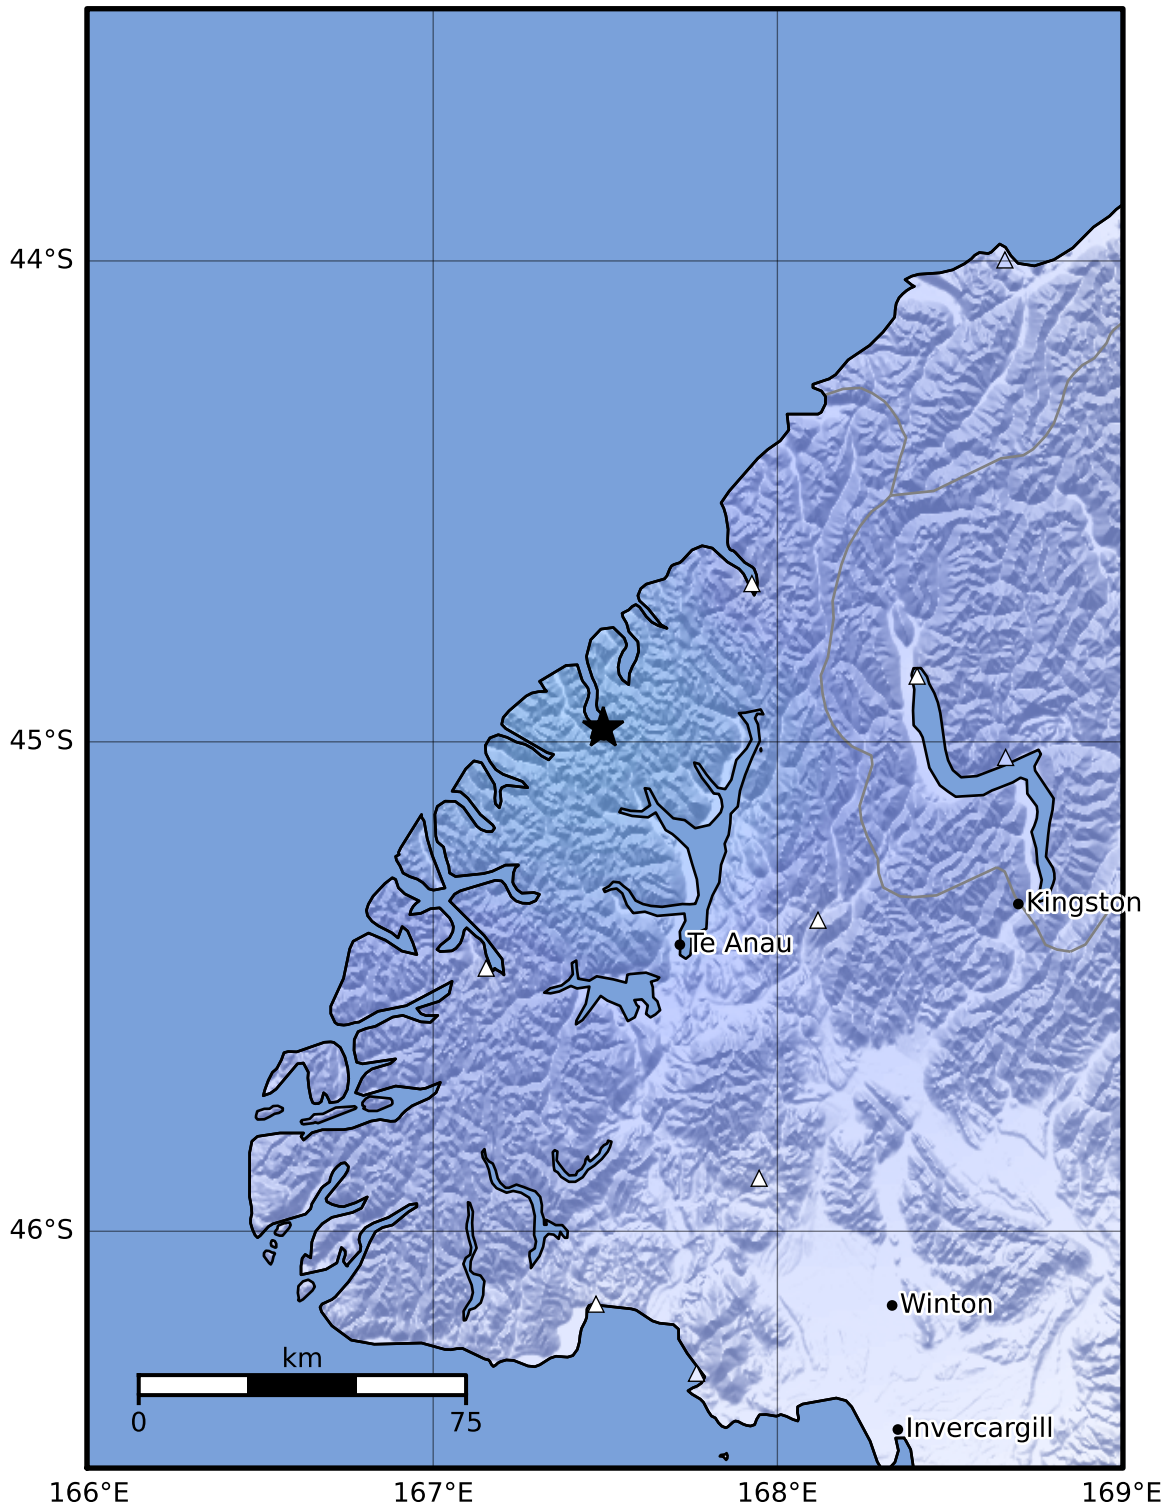

Macroseismic Intensity Map GNS Science

ShakeMap: Fiordland

Sep 26, 2023 17:28:35 UTC M3.8 S44.97 E167.49 Depth: 73.2km ID:2023p726292

SHAKING	Not felt	Weak	Light	Moderate	Strong	Very strong	Severe	Violent	Extreme
DAMAGE	None	None	None	Very light	Light	Moderate	Moderate/heavy	Heavy	Very heavy
PGA(%g)	<0.0464	0.29	1.63	5.16	12.5	22.4	40.2	72.2	>129
PGV(cm/s)	<0.0215	0.125	1.04	4.31	14.5	26.4	48.3	88.4	>162
INTENSITY	I	II-III	IV	V	VI	VII	VIII	IX	X+

Scale based on Moratalla et al.(2021) and Worden et al.(2012) Version 9: Processed 2023-09-26T19:29:25Z

△ Seismic Instrument ○ Reported Intensity

★ Epicenter