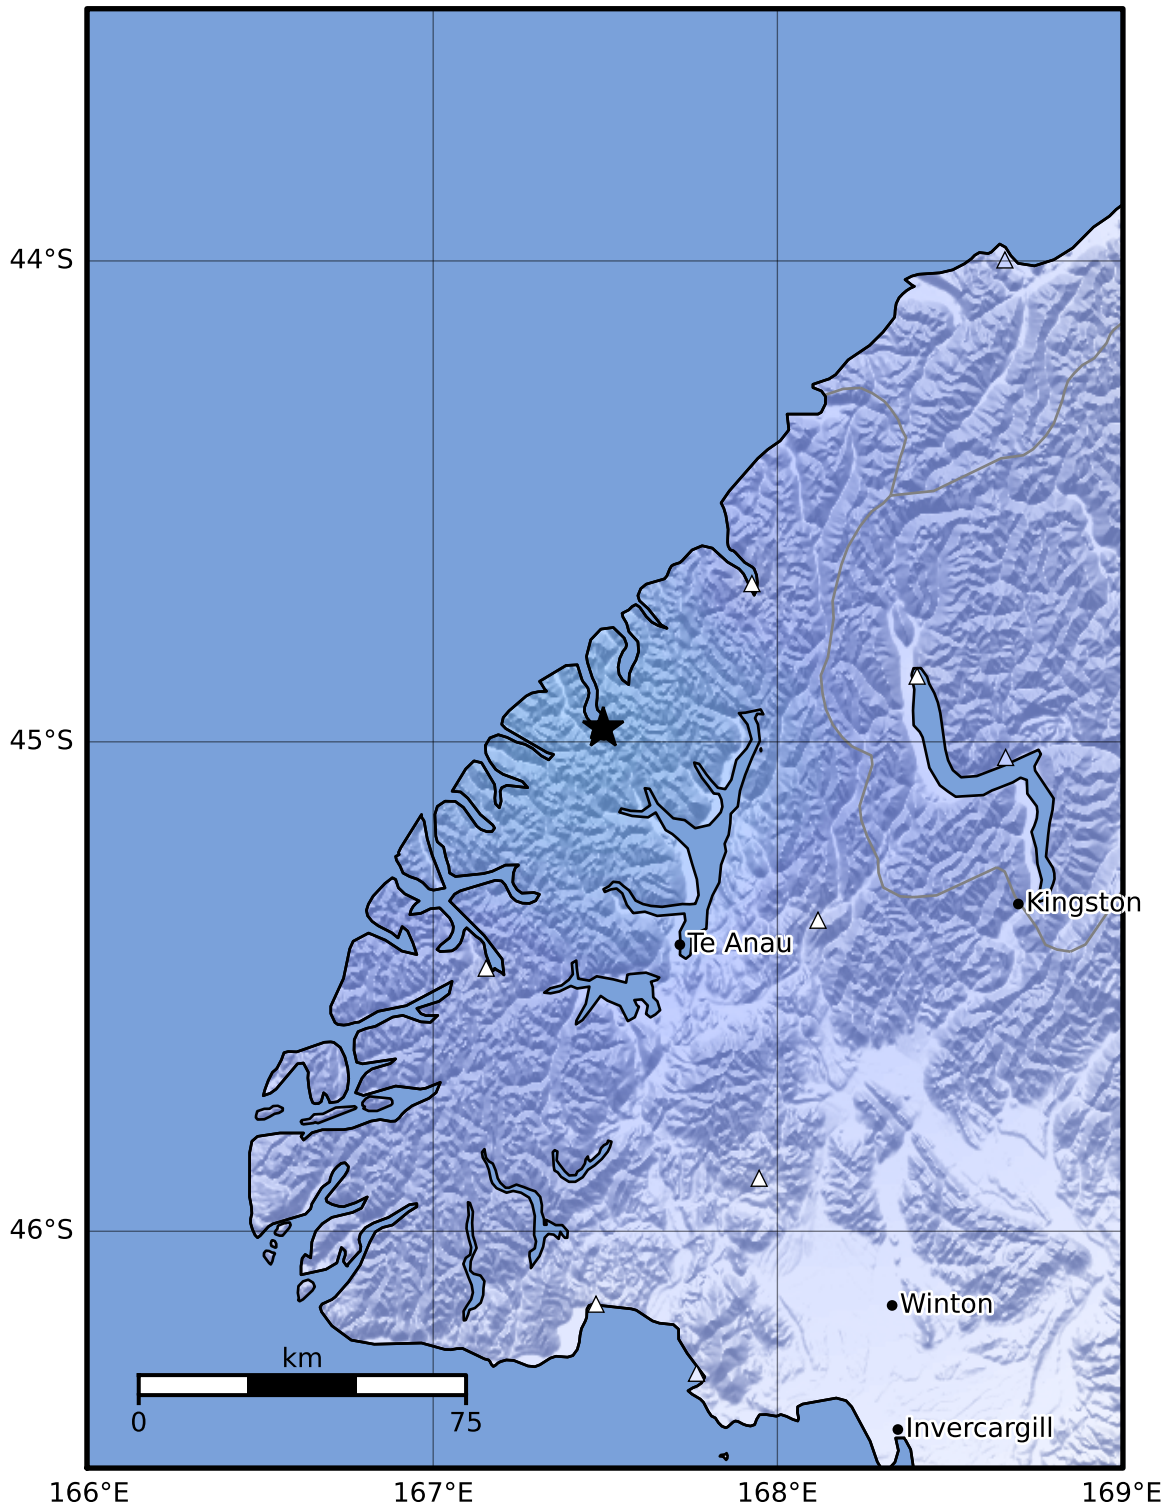

Macroseismic Intensity Map GNS Science

ShakeMap: Fiordland

Sep 26, 2023 17:28:35 UTC M3.8 S44.97 E167.49 Depth: 73.2km ID:2023p726292

SHAKING	Not felt	Weak	Light	Moderate	Strong	Very strong	Severe	Violent	Extreme
DAMAGE	None	None	None	Very light	Light	Moderate	Moderate/heavy	Heavy	Very heavy
PGA(%g)	<0.0464	0.29	1.63	5.16	12.5	22.4	40.2	72.2	>129
PGV(cm/s)	<0.0215	0.125	1.04	4.31	14.5	26.4	48.3	88.4	>162
INTENSITY	I	II-III	IV	V	VI	VII	VIII	IX	X+

Scale based on Moratalla et al.(2021) and Worden et al.(2012) Version 10: Processed 2023-09-26T20:29:24Z

△ Seismic Instrument ○ Reported Intensity

★ Epicenter