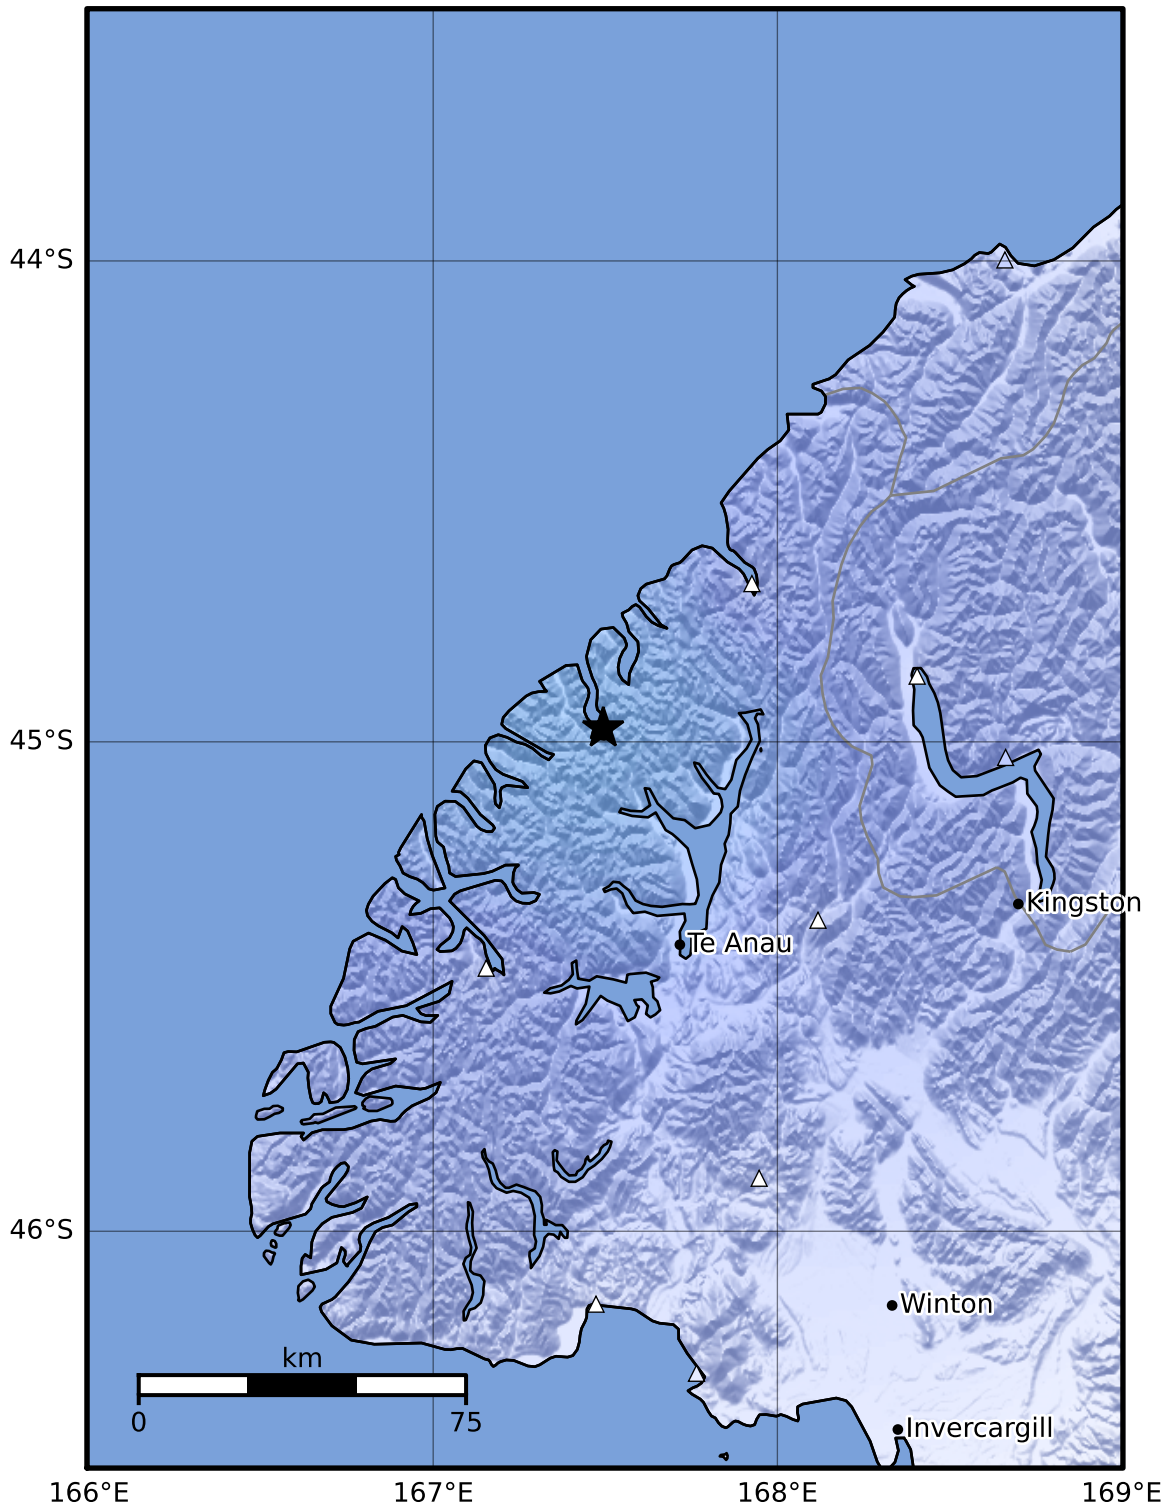

Macroseismic Intensity Map GNS Science

ShakeMap: Fiordland

Sep 26, 2023 17:28:35 UTC M3.8 S44.97 E167.49 Depth: 73.2km ID:2023p726292

SHAKING	Not felt	Weak	Light	Moderate	Strong	Very strong	Severe	Violent	Extreme
DAMAGE	None	None	None	Very light	Light	Moderate	Moderate/heavy	Heavy	Very heavy
PGA(%g)	<0.0464	0.29	1.63	5.16	12.5	22.4	40.2	72.2	>129
PGV(cm/s)	<0.0215	0.125	1.04	4.31	14.5	26.4	48.3	88.4	>162
INTENSITY	I	II-III	IV	V	VI	VII	VIII	IX	X+

Scale based on Moratalla et al.(2021) and Worden et al.(2012) Version 12: Processed 2023-09-27T17:29:24Z

△ Seismic Instrument ○ Reported Intensity

★ Epicenter