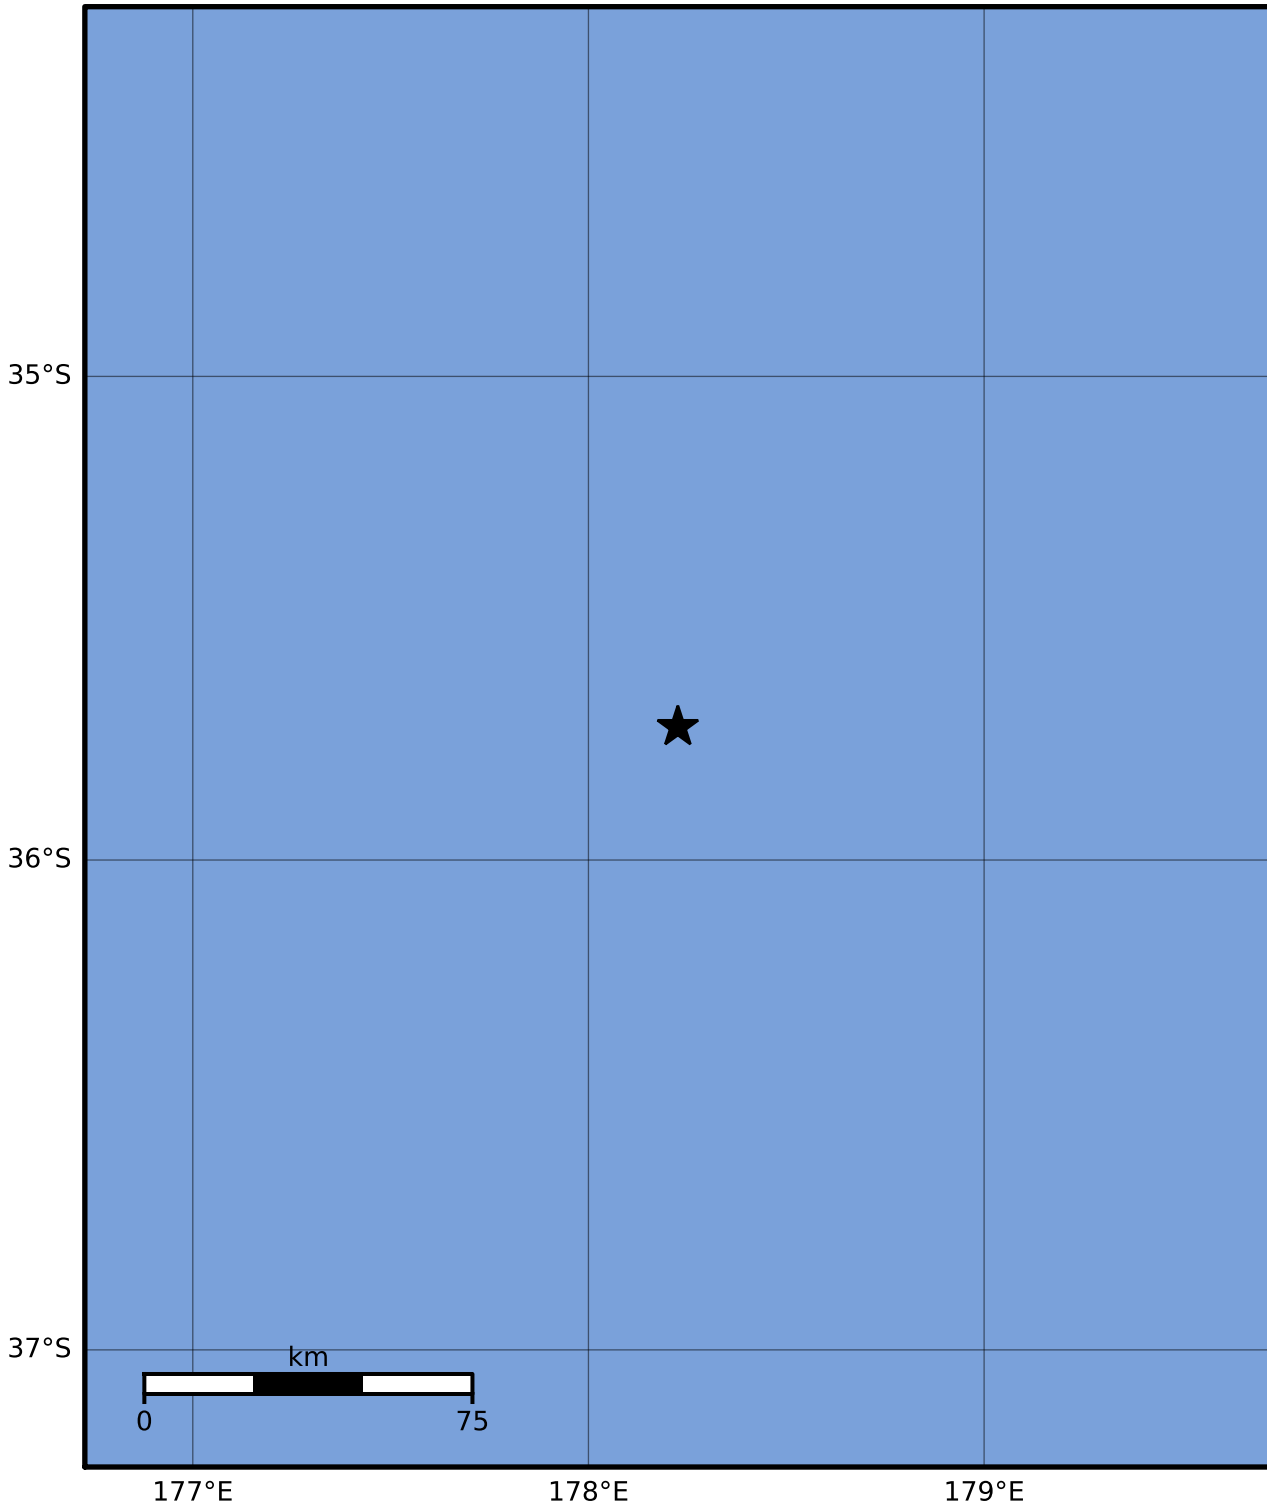

Macroseismic Intensity Map GNS Science

ShakeMap: Raukumara Plain

Sep 30, 2023 13:16:57 UTC M3.6 S35.73 E178.23 Depth: 179.1km ID:2023p736631

SHAKING	Not felt	Weak	Light	Moderate	Strong	Very strong	Severe	Violent	Extreme
DAMAGE	None	None	None	Very light	Light	Moderate	Moderate/heavy	Heavy	Very heavy
PGA(%g)	<0.0464	0.29	1.63	5.16	12.5	22.4	40.2	72.2	>129
PGV(cm/s)	<0.0215	0.125	1.04	4.31	14.5	26.4	48.3	88.4	>162
INTENSITY	I	II-III	IV	V	VI	VII	VIII	IX	X+

Scale based on Moratalla et al.(2021) and Worden et al.(2012) Version 8: Processed 2023-09-30T14:01:26Z

△ Seismic Instrument ○ Reported Intensity

★ Epicenter