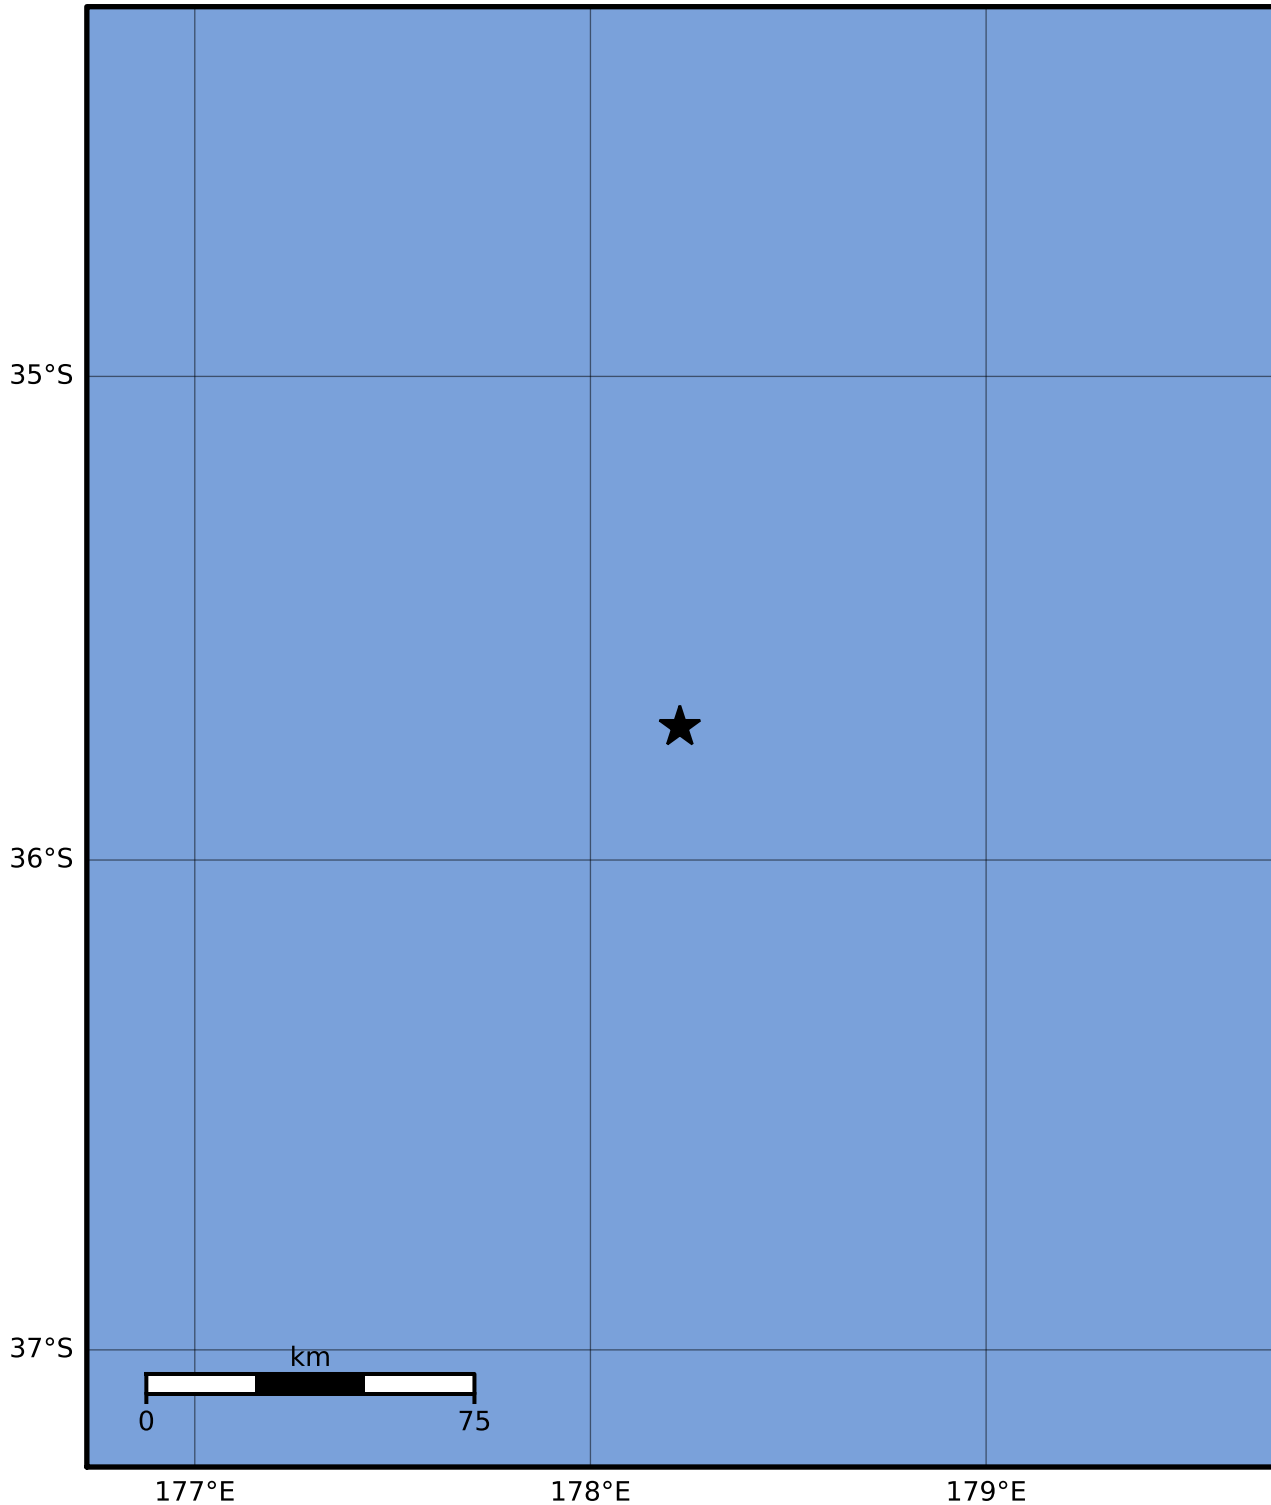

Macroseismic Intensity Map GNS Science

ShakeMap: Raukumara Plain

Sep 30, 2023 13:16:57 UTC M3.6 S35.73 E178.23 Depth: 179.1km ID:2023p736631

SHAKING	Not felt	Weak	Light	Moderate	Strong	Very strong	Severe	Violent	Extreme
DAMAGE	None	None	None	Very light	Light	Moderate	Moderate/heavy	Heavy	Very heavy
PGA(%g)	<0.0464	0.29	1.63	5.16	12.5	22.4	40.2	72.2	>129
PGV(cm/s)	<0.0215	0.125	1.04	4.31	14.5	26.4	48.3	88.4	>162
INTENSITY	I	II-III	IV	V	VI	VII	VIII	IX	X+

Scale based on Moratalla et al.(2021) and Worden et al.(2012) Version 9: Processed 2023-09-30T14:07:29Z

△ Seismic Instrument ○ Reported Intensity

★ Epicenter