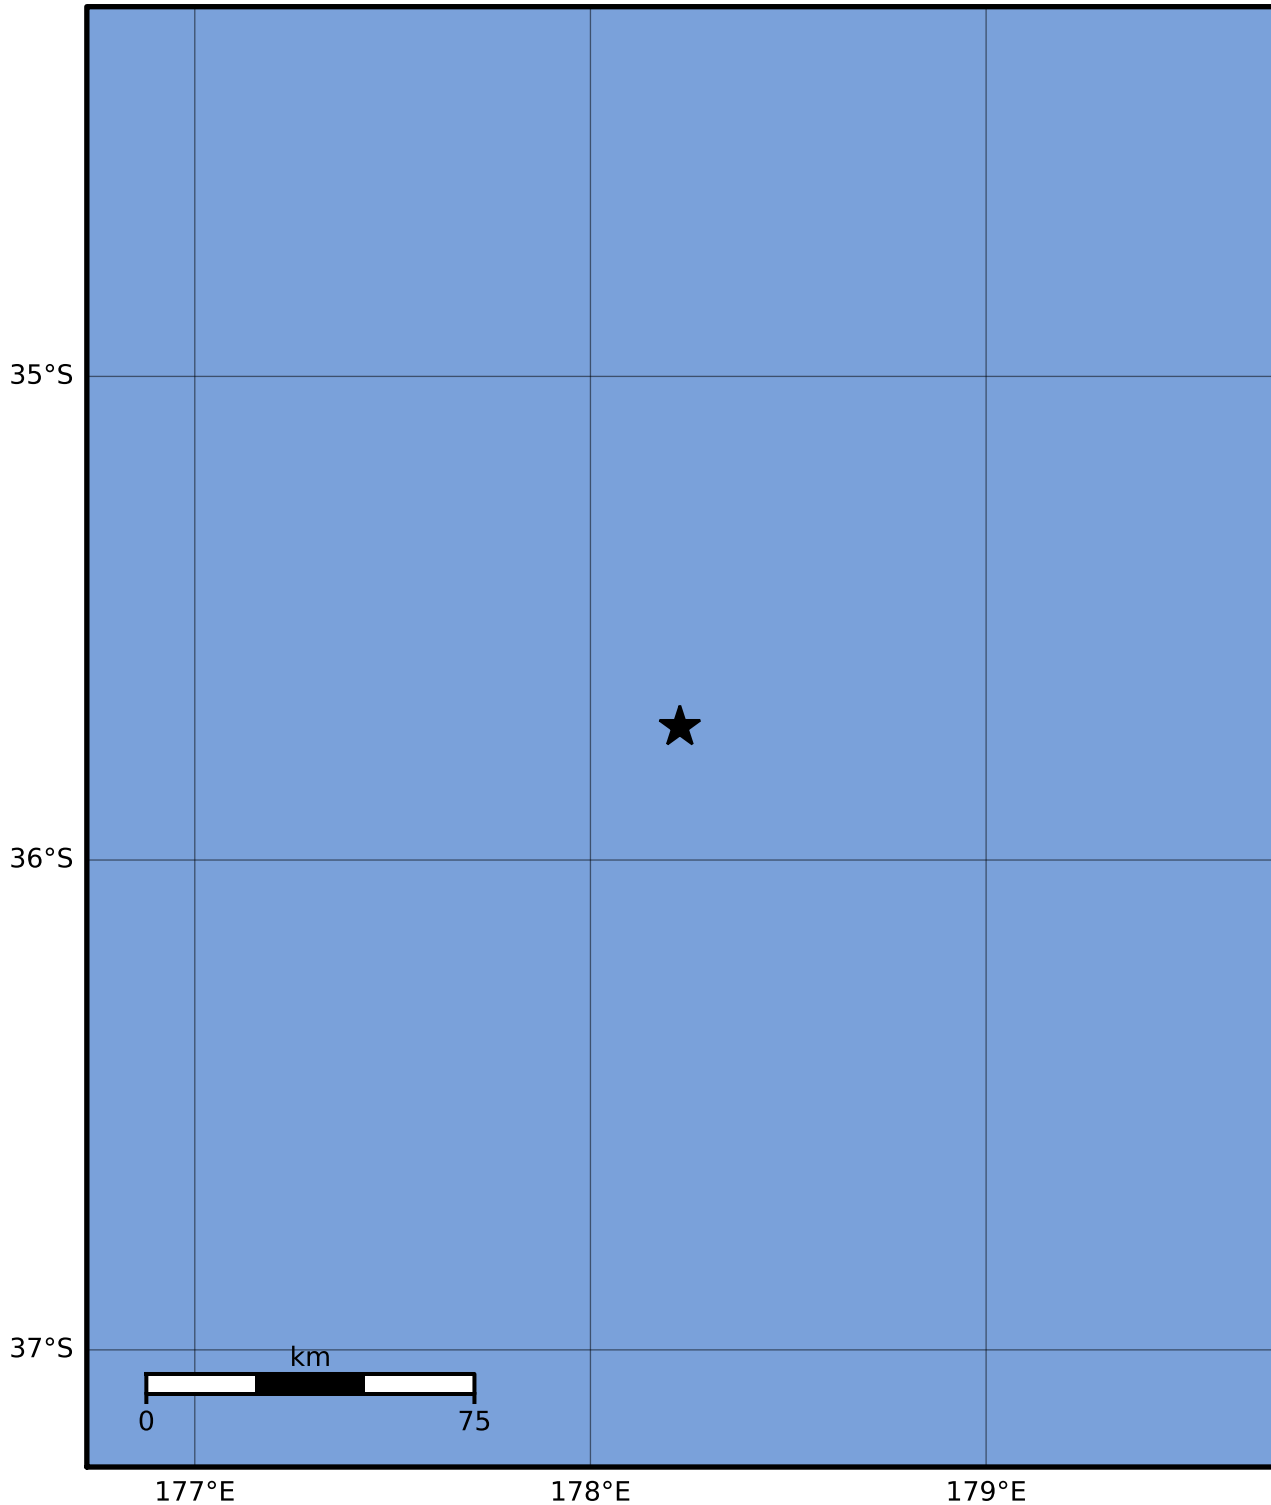

Macroseismic Intensity Map GNS Science

ShakeMap: Raukumara Plain

Sep 30, 2023 13:16:57 UTC M3.6 S35.73 E178.23 Depth: 179.1km ID:2023p736631

SHAKING	Not felt	Weak	Light	Moderate	Strong	Very strong	Severe	Violent	Extreme
DAMAGE	None	None	None	Very light	Light	Moderate	Moderate/heavy	Heavy	Very heavy
PGA(%g)	<0.0464	0.29	1.63	5.16	12.5	22.4	40.2	72.2	>129
PGV(cm/s)	<0.0215	0.125	1.04	4.31	14.5	26.4	48.3	88.4	>162
INTENSITY	I	II-III	IV	V	VI	VII	VIII	IX	X+

Scale based on Moratalla et al.(2021) and Worden et al.(2012) Version 10: Processed 2023-09-30T14:17:47Z

△ Seismic Instrument ○ Reported Intensity

★ Epicenter