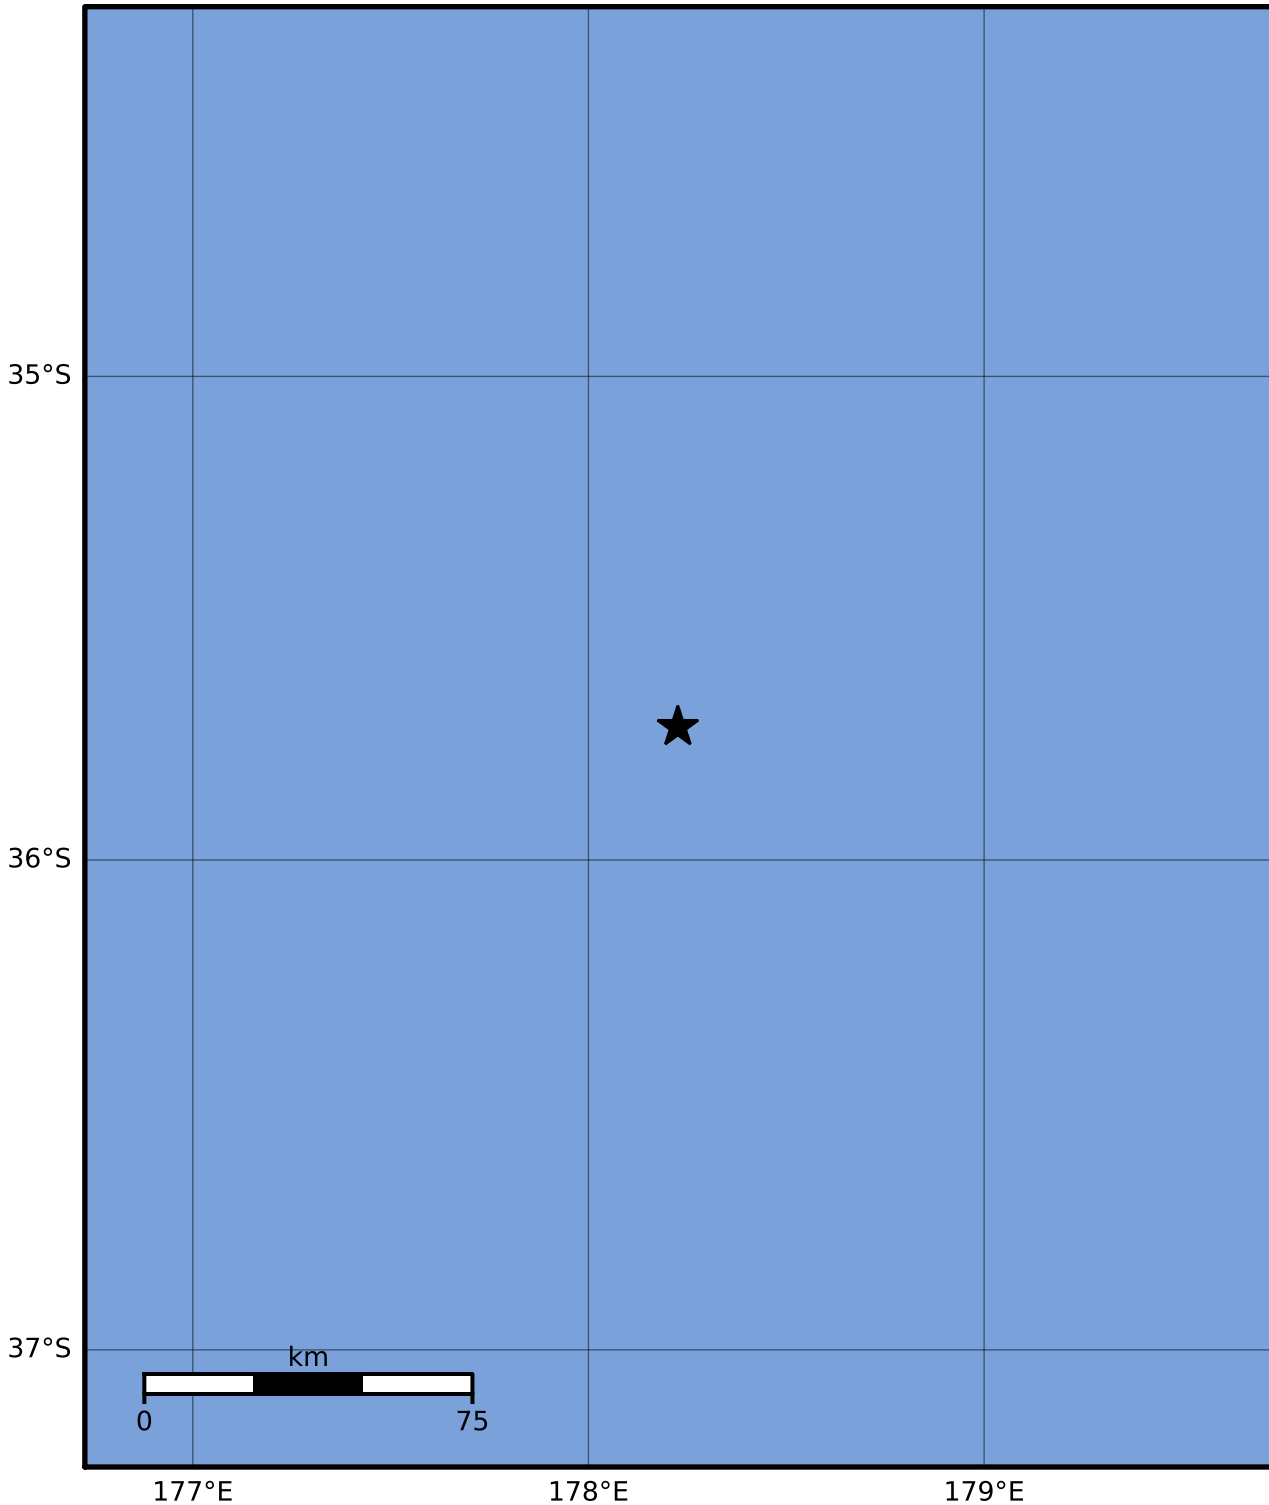

Macroseismic Intensity Map GNS Science

ShakeMap: Raukumara Plain

Sep 30, 2023 13:16:57 UTC M3.6 S35.73 E178.23 Depth: 179.1km ID:2023p736631

SHAKING	Not felt	Weak	Light	Moderate	Strong	Very strong	Severe	Violent	Extreme
DAMAGE	None	None	None	Very light	Light	Moderate	Moderate/heavy	Heavy	Very heavy
PGA(%g)	<0.0464	0.29	1.63	5.16	12.5	22.4	40.2	72.2	>129
PGV(cm/s)	<0.0215	0.125	1.04	4.31	14.5	26.4	48.3	88.4	>162
INTENSITY	I	II-III	IV	V	VI	VII	VIII	IX	X+

Scale based on Moratalla et al.(2021) and Worden et al.(2012) Version 10: Processed 2023-09-30T16:18:00Z

△ Seismic Instrument ○ Reported Intensity

★ Epicenter