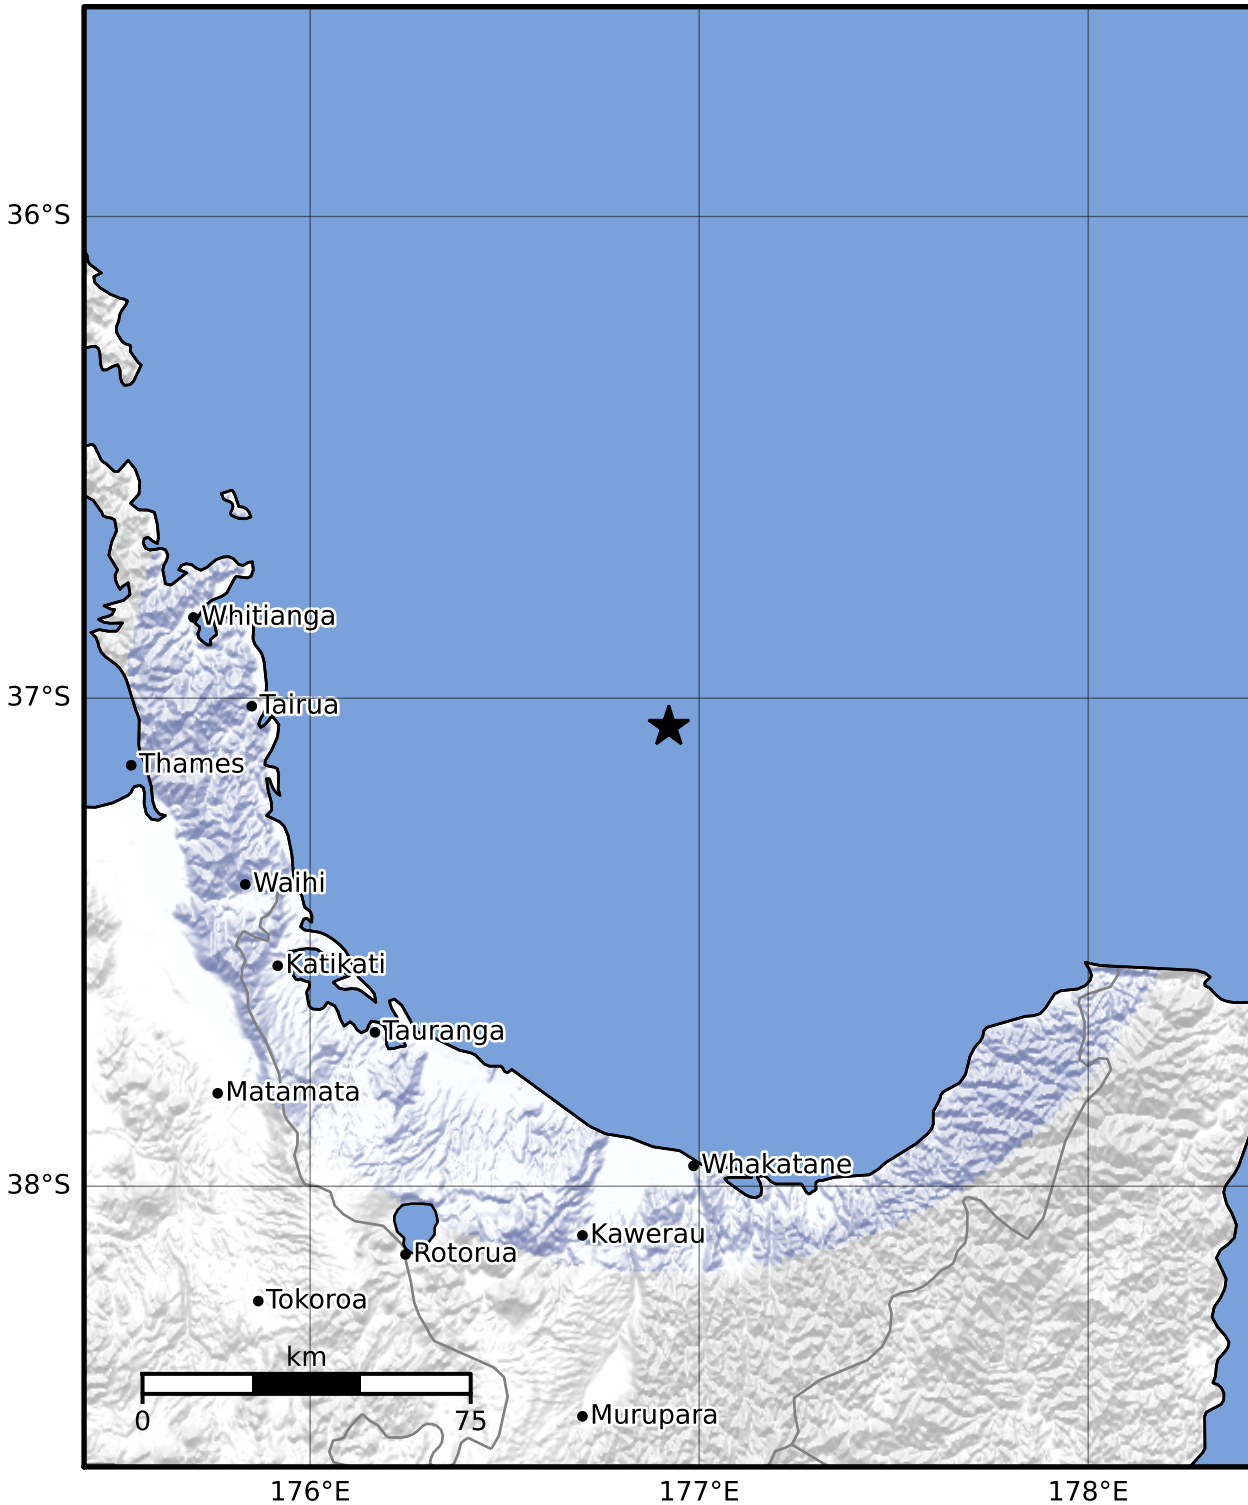

Macroseismic Intensity Map GNS Science

ShakeMap: Raukumara Plain

Oct 01, 2023 07:26:25 UTC M3.4 S37.06 E176.92 Depth: 198.1km ID:2023p738675

SHAKING	Not felt	Weak	Light	Moderate	Strong	Very strong	Severe	Violent	Extreme
DAMAGE	None	None	None	Very light	Light	Moderate	Moderate/heavy	Heavy	Very heavy
PGA(%g)	<0.0464	0.29	1.63	5.16	12.5	22.4	40.2	72.2	>129
PGV(cm/s)	<0.0215	0.125	1.04	4.31	14.5	26.4	48.3	88.4	>162
INTENSITY	I	II-III	IV	V	VI	VII	VIII	IX	X+

Scale based on Moratalla et al.(2021) and Worden et al.(2012) Version 1: Processed 2023-10-05T23:15:37Z

△ Seismic Instrument ○ Reported Intensity ★ Epicenter