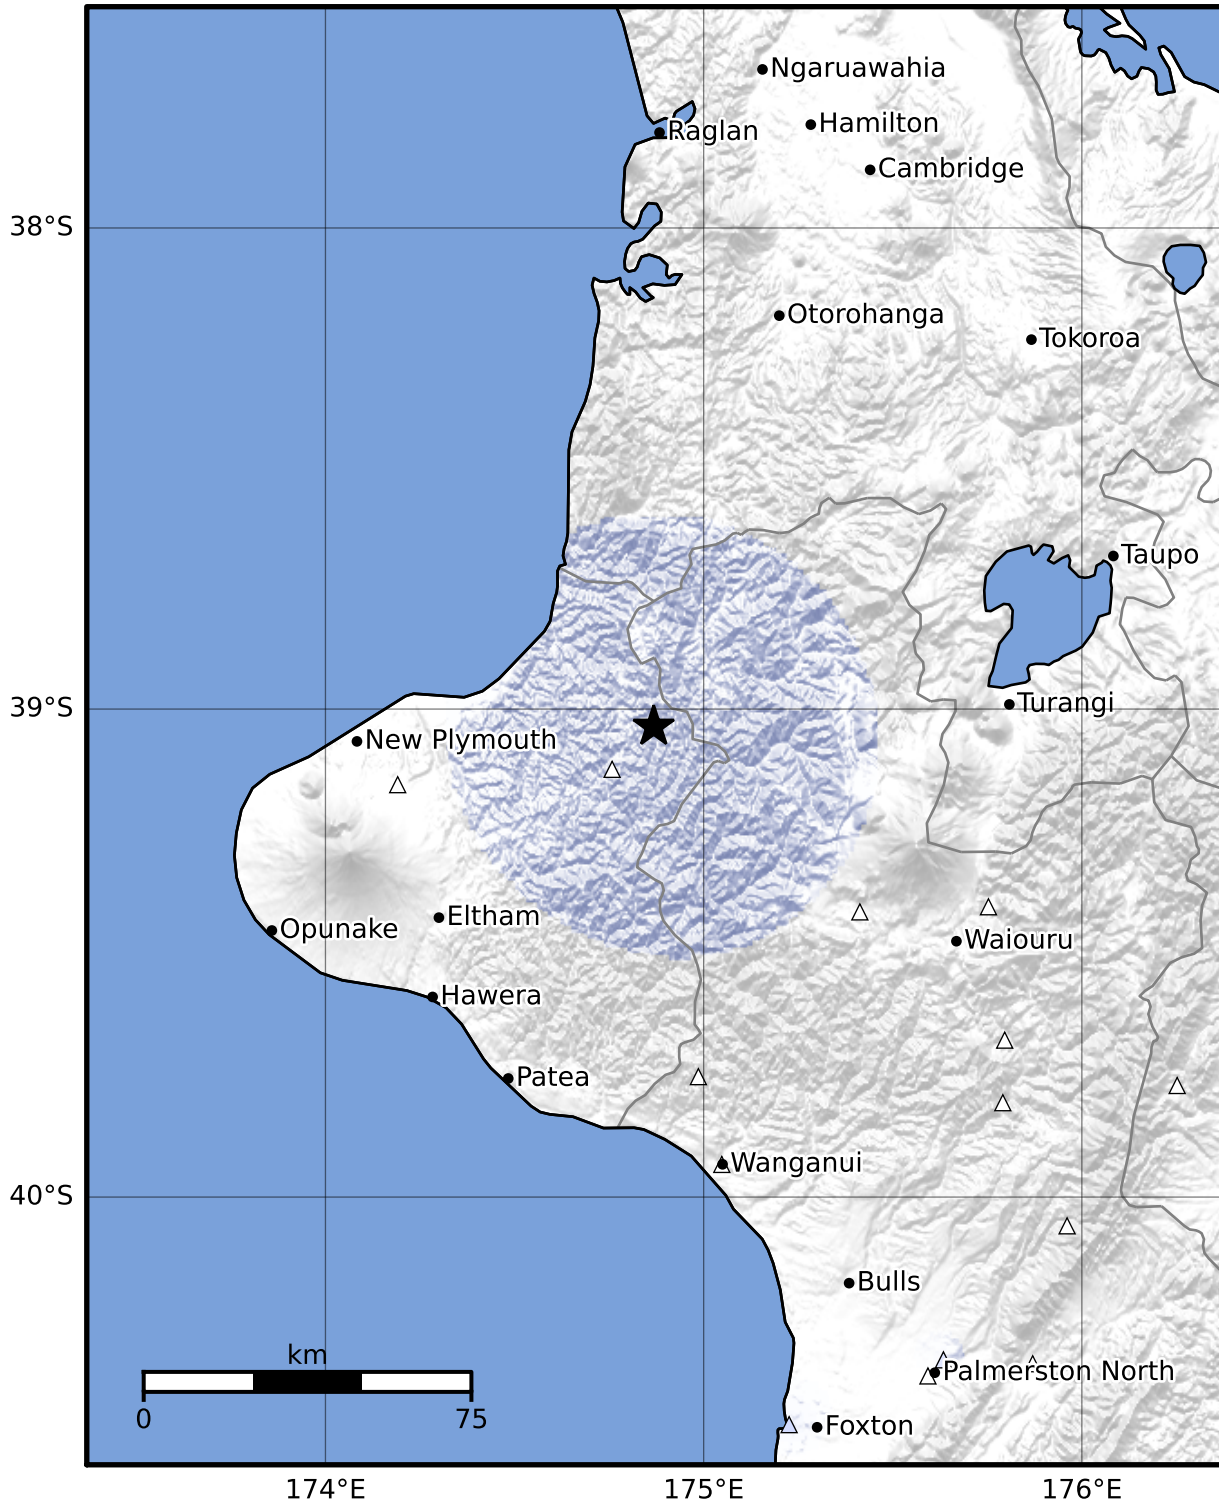

Macroseismic Intensity Map GNS Science

ShakeMap: King Country

Oct 13, 2023 11:31:22 UTC M3.3 S39.04 E174.87 Depth: 209.7km ID:2023p771567

SHAKING	Not felt	Weak	Light	Moderate	Strong	Very strong	Severe	Violent	Extreme
DAMAGE	None	None	None	Very light	Light	Moderate	Moderate/heavy	Heavy	Very heavy
PGA(%g)	<0.0464	0.29	1.63	5.16	12.5	22.4	40.2	72.2	>129
PGV(cm/s)	<0.0215	0.125	1.04	4.31	14.5	26.4	48.3	88.4	>162
INTENSITY	I	II-III	IV	V	VI	VII	VIII	IX	X+

Scale based on Moratalla et al.(2021) and Worden et al.(2012) Version 2: Processed 2023-10-17T02:41:02Z

△ Seismic Instrument ○ Reported Intensity

★ Epicenter