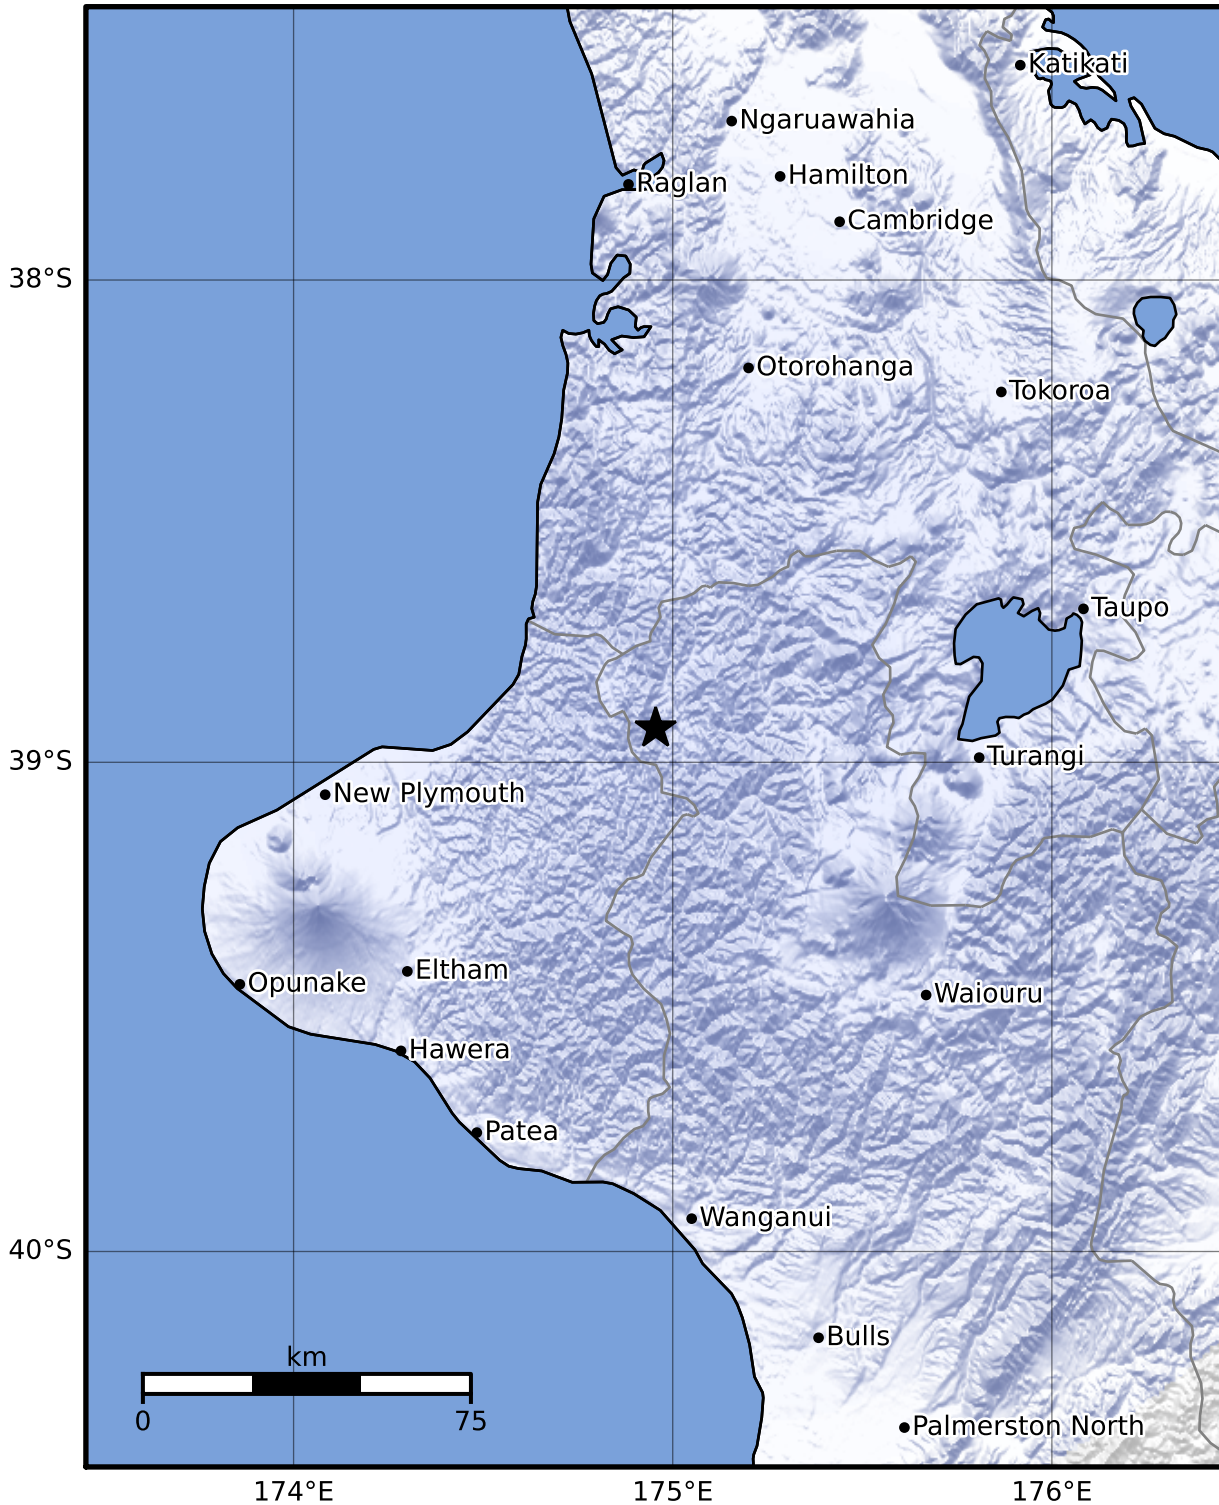

Macroseismic Intensity Map GNS Science

ShakeMap: King Country

Oct 15, 2023 03:15:20 UTC M3.6 S38.93 E174.96 Depth: 199.8km ID:2023p776042

SHAKING	Not felt	Weak	Light	Moderate	Strong	Very strong	Severe	Violent	Extreme
DAMAGE	None	None	None	Very light	Light	Moderate	Moderate/heavy	Heavy	Very heavy
PGA(%g)	<0.0464	0.29	1.63	5.16	12.5	22.4	40.2	72.2	>129
PGV(cm/s)	<0.0215	0.125	1.04	4.31	14.5	26.4	48.3	88.4	>162
INTENSITY	I	II-III	IV	V	VI	VII	VIII	IX	X+

Scale based on Moratalla et al.(2021) and Worden et al.(2012) Version 1: Processed 2023-10-15T03:17:31Z

△ Seismic Instrument ○ Reported Intensity

★ Epicenter