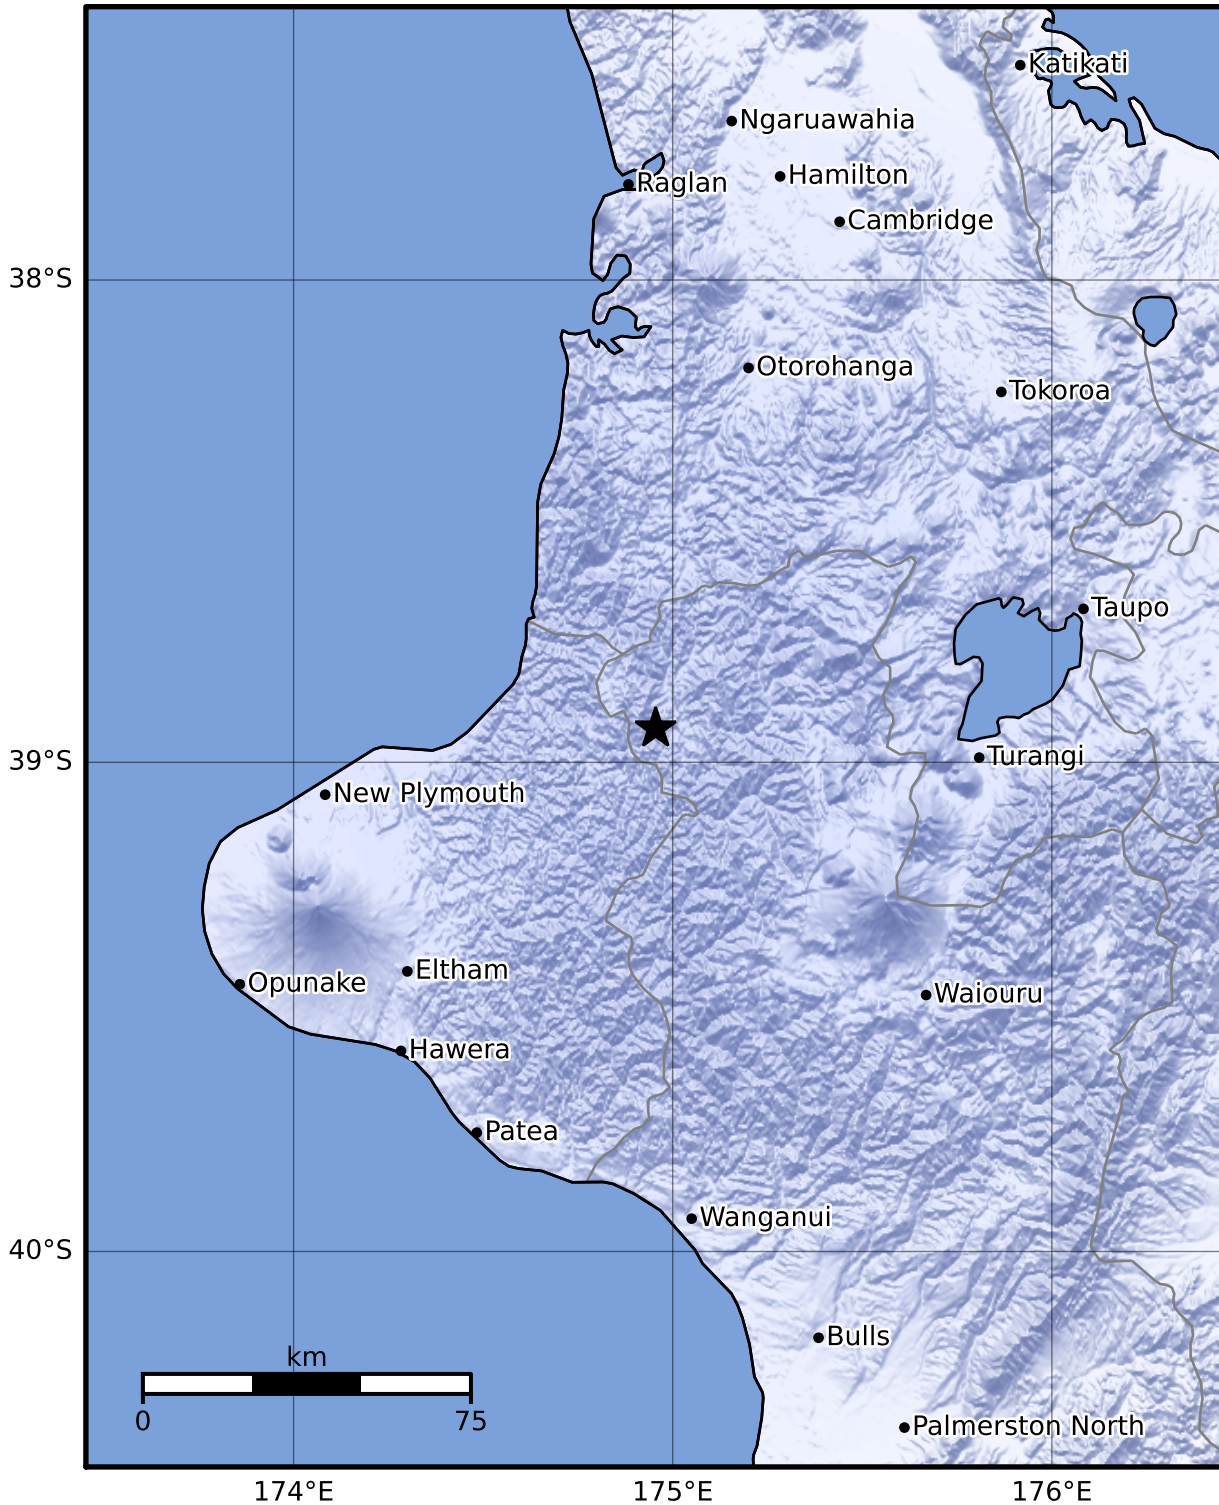

Macroseismic Intensity Map GNS Science

ShakeMap: King Country

Oct 15, 2023 03:15:20 UTC M3.8 S38.93 E174.96 Depth: 199.8km ID:2023p776042

SHAKING	Not felt	Weak	Light	Moderate	Strong	Very strong	Severe	Violent	Extreme
DAMAGE	None	None	None	Very light	Light	Moderate	Moderate/heavy	Heavy	Very heavy
PGA(%g)	<0.0464	0.29	1.63	5.16	12.5	22.4	40.2	72.2	>129
PGV(cm/s)	<0.0215	0.125	1.04	4.31	14.5	26.4	48.3	88.4	>162
INTENSITY	I	II-III	IV	V	VI	VII	VIII	IX	X+

Scale based on Moratalla et al.(2021) and Worden et al.(2012) Version 2: Processed 2023-10-15T03:23:20Z

△ Seismic Instrument ○ Reported Intensity

★ Epicenter