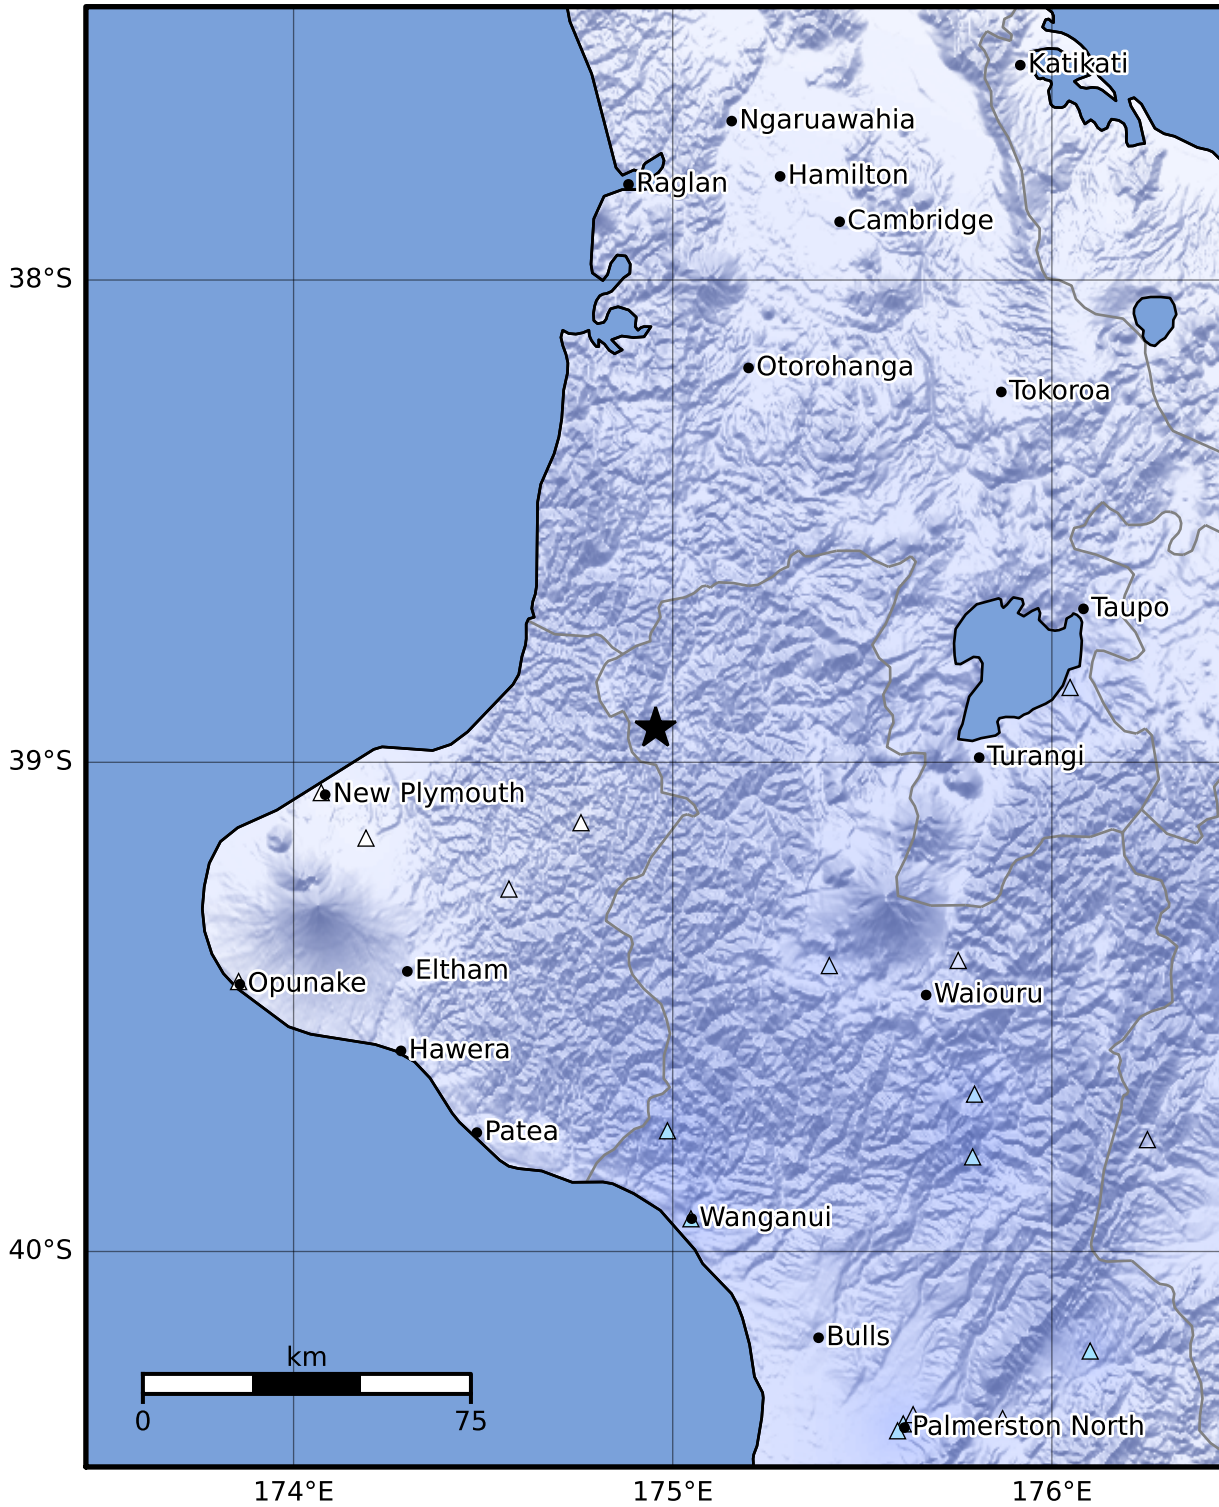

Macroseismic Intensity Map GNS Science
ShakeMap: King Country

Oct 15, 2023 03:15:20 UTC M3.8 S38.93 E174.96 Depth: 199.8km ID:2023p776042

SHAKING	Not felt	Weak	Light	Moderate	Strong	Very strong	Severe	Violent	Extreme
DAMAGE	None	None	None	Very light	Light	Moderate	Moderate/heavy	Heavy	Very heavy
PGA(%g)	<0.0464	0.29	1.63	5.16	12.5	22.4	40.2	72.2	>129
PGV(cm/s)	<0.0215	0.125	1.04	4.31	14.5	26.4	48.3	88.4	>162
INTENSITY	I	II-III	IV	V	VI	VII	VIII	IX	X+

Scale based on Moratalla et al.(2021) and Worden et al.(2012) Version 3: Processed 2023-10-15T03:29:27Z

△ Seismic Instrument ○ Reported Intensity

★ Epicenter